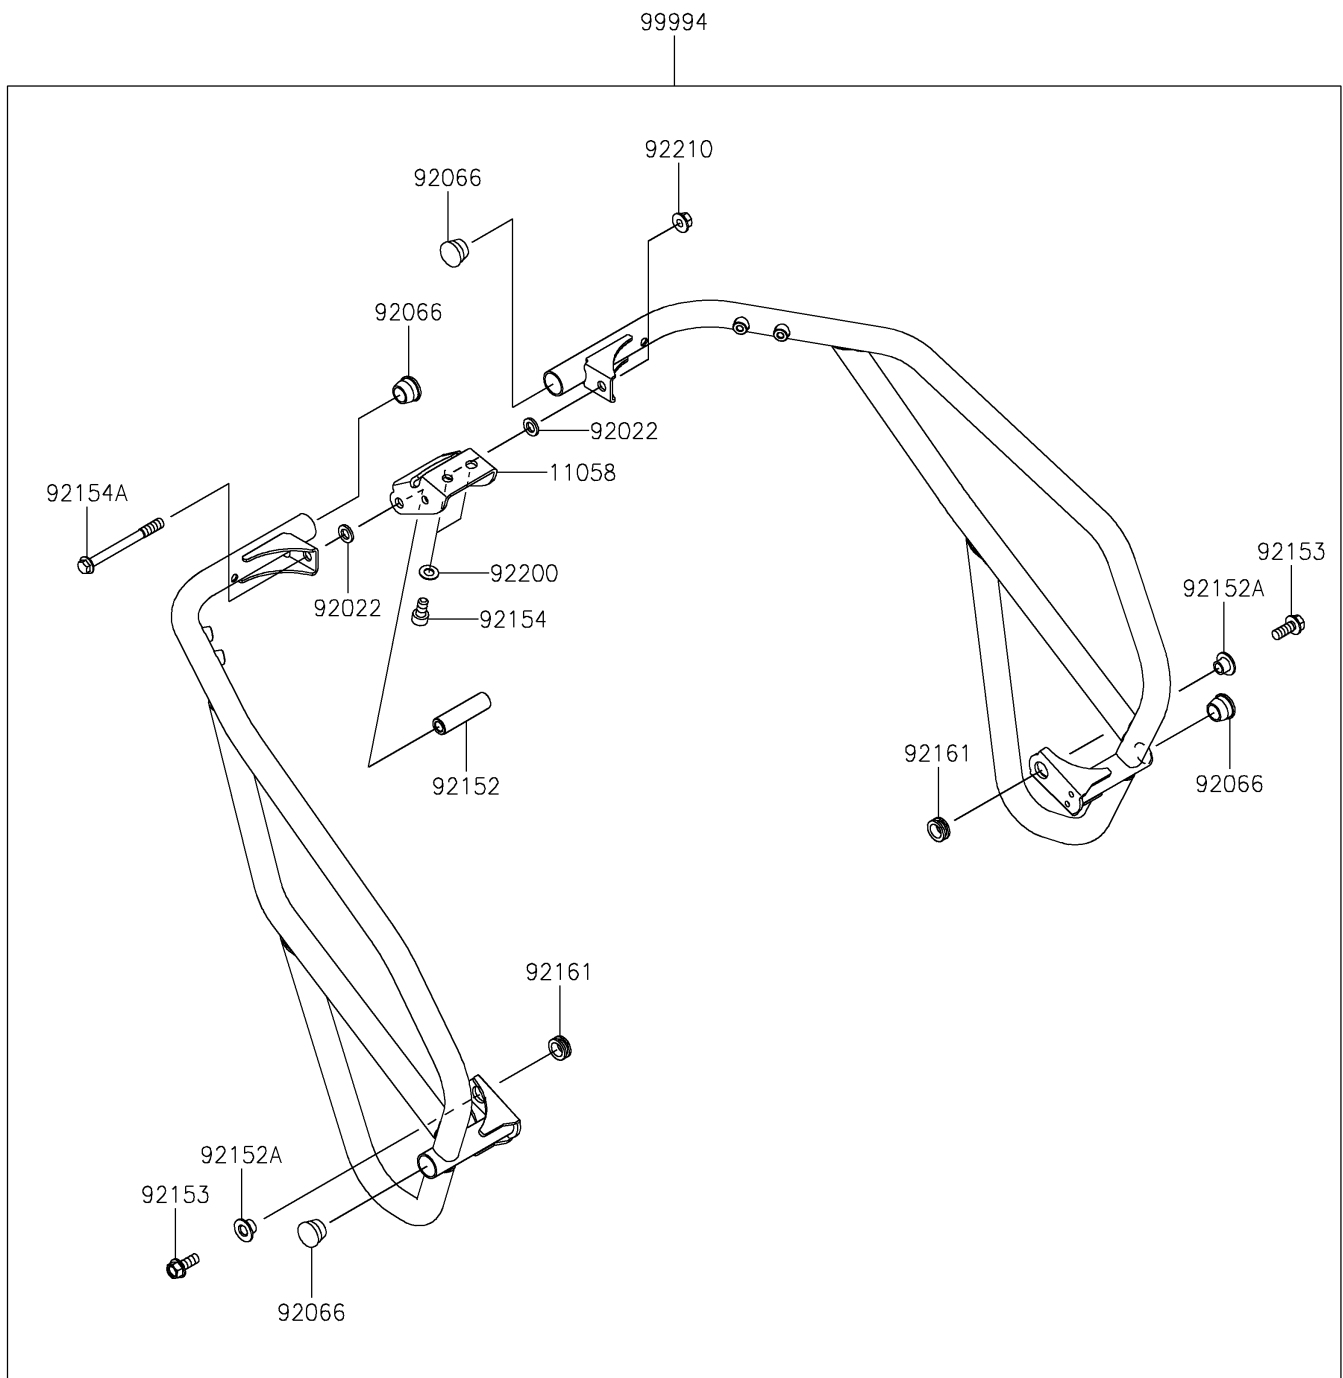

2026 KLE[®] 500 SE ABS

PARTS DIAGRAM

Accessory(Engine Guard)

F2910

2026 KLE® 500 SE ABS

PARTS LIST

Accessory(Engine Guard)

ITEM NAME	PART NUMBER	QUANTITY
BRACKET,FR (Ref # 11058)	11058-2632	1
WASHER,9X15.5X2 (Ref # 92022)	92022-1401	2
PLUG (Ref # 92066)	92066-1220	4
COLLAR,8.5X14.5X54 (Ref # 92152)	92152-3919	1
COLLAR (Ref # 92152A)	92152-4075	2
BOLT,FLANGED,8X20 (Ref # 92153)	92153-0948	2
BOLT,SOCKET,8X16 (Ref # 92154)	92154-7669	2
BOLT,FLANGED,8X85 (Ref # 92154A)	92154-7689	1
DAMPER (Ref # 92161)	92161-0570	2
WASHER,8.2X16X1 (Ref # 92200)	92200-0434	2
NUT,FLANGED,8MM (Ref # 92210)	92210-0304	1
ENGINE GUARD (Ref # 99994)	99994-2263	1