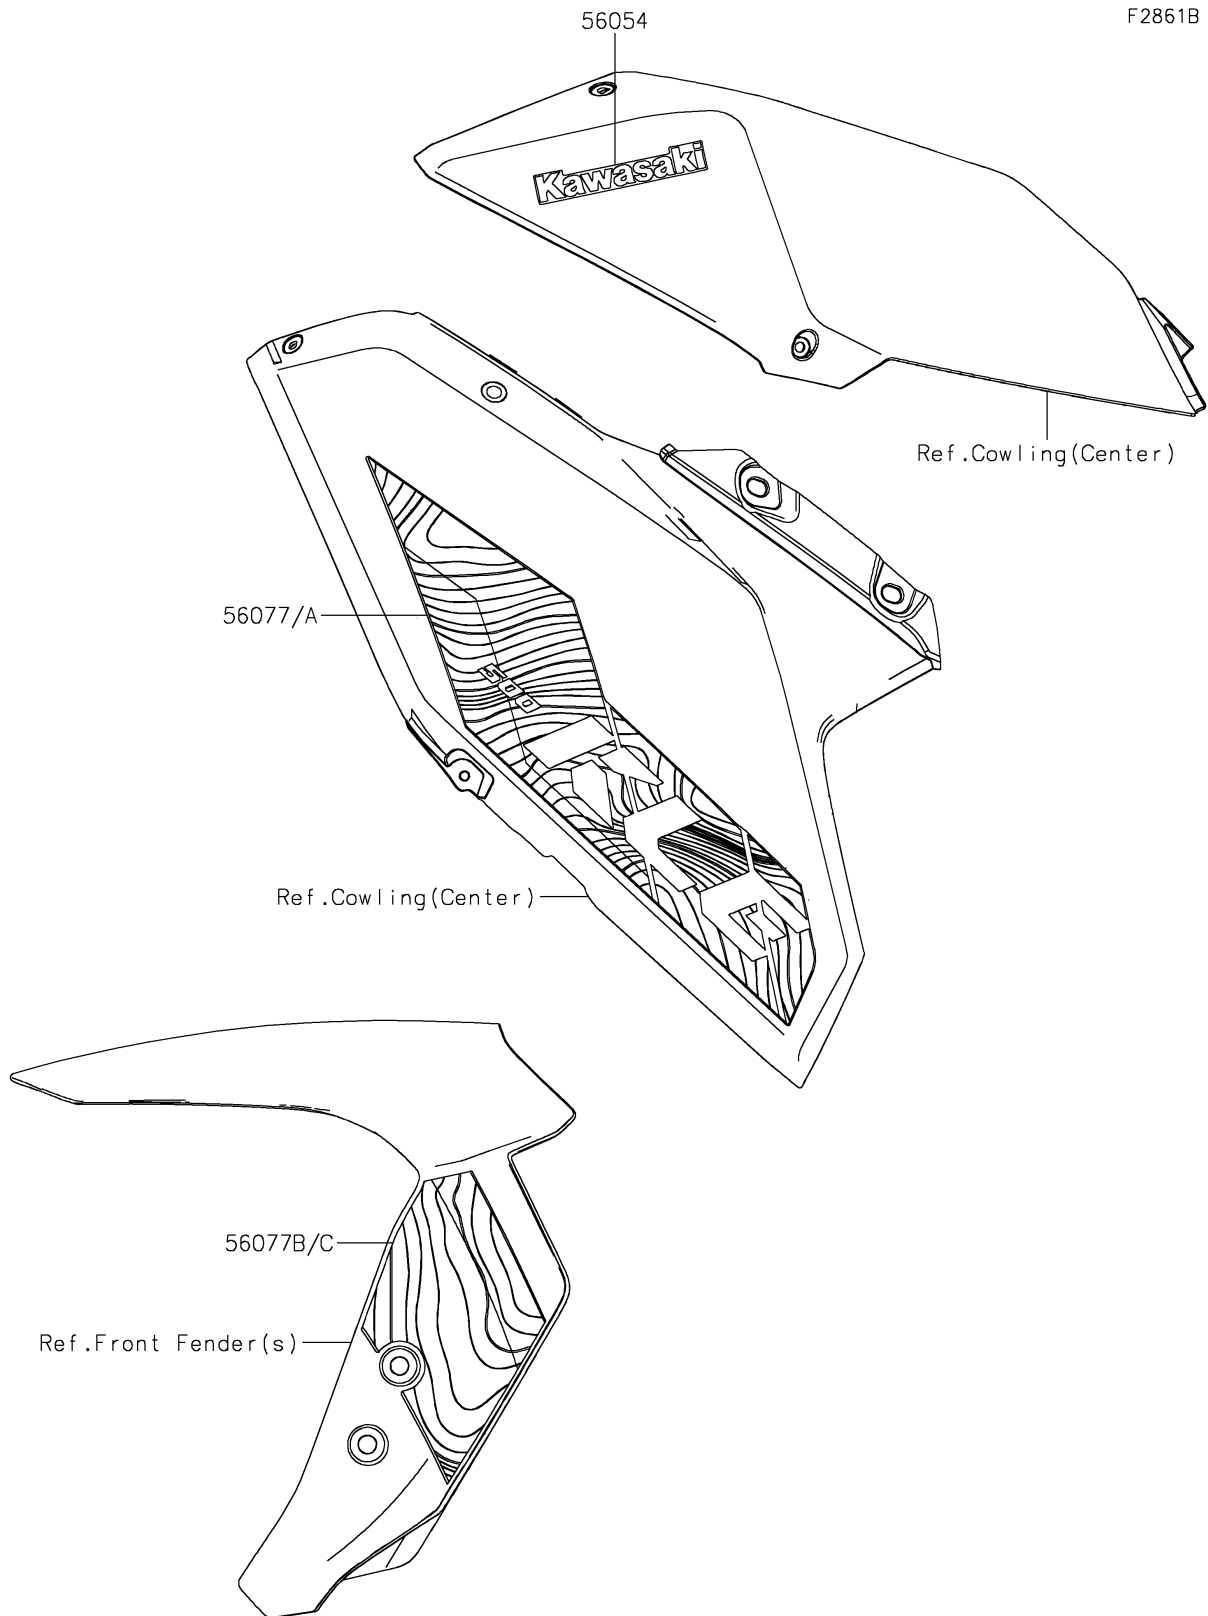

2026 KLE[®] 500 SE ABS

PARTS DIAGRAM

Decals(Gray)(DTFAN)(CN)

2026 KLE[®] 500 SE ABS

PARTS LIST

Decals(Gray)(DTFAN)(CN)

ITEM NAME

PART NUMBER

QUANTITY
