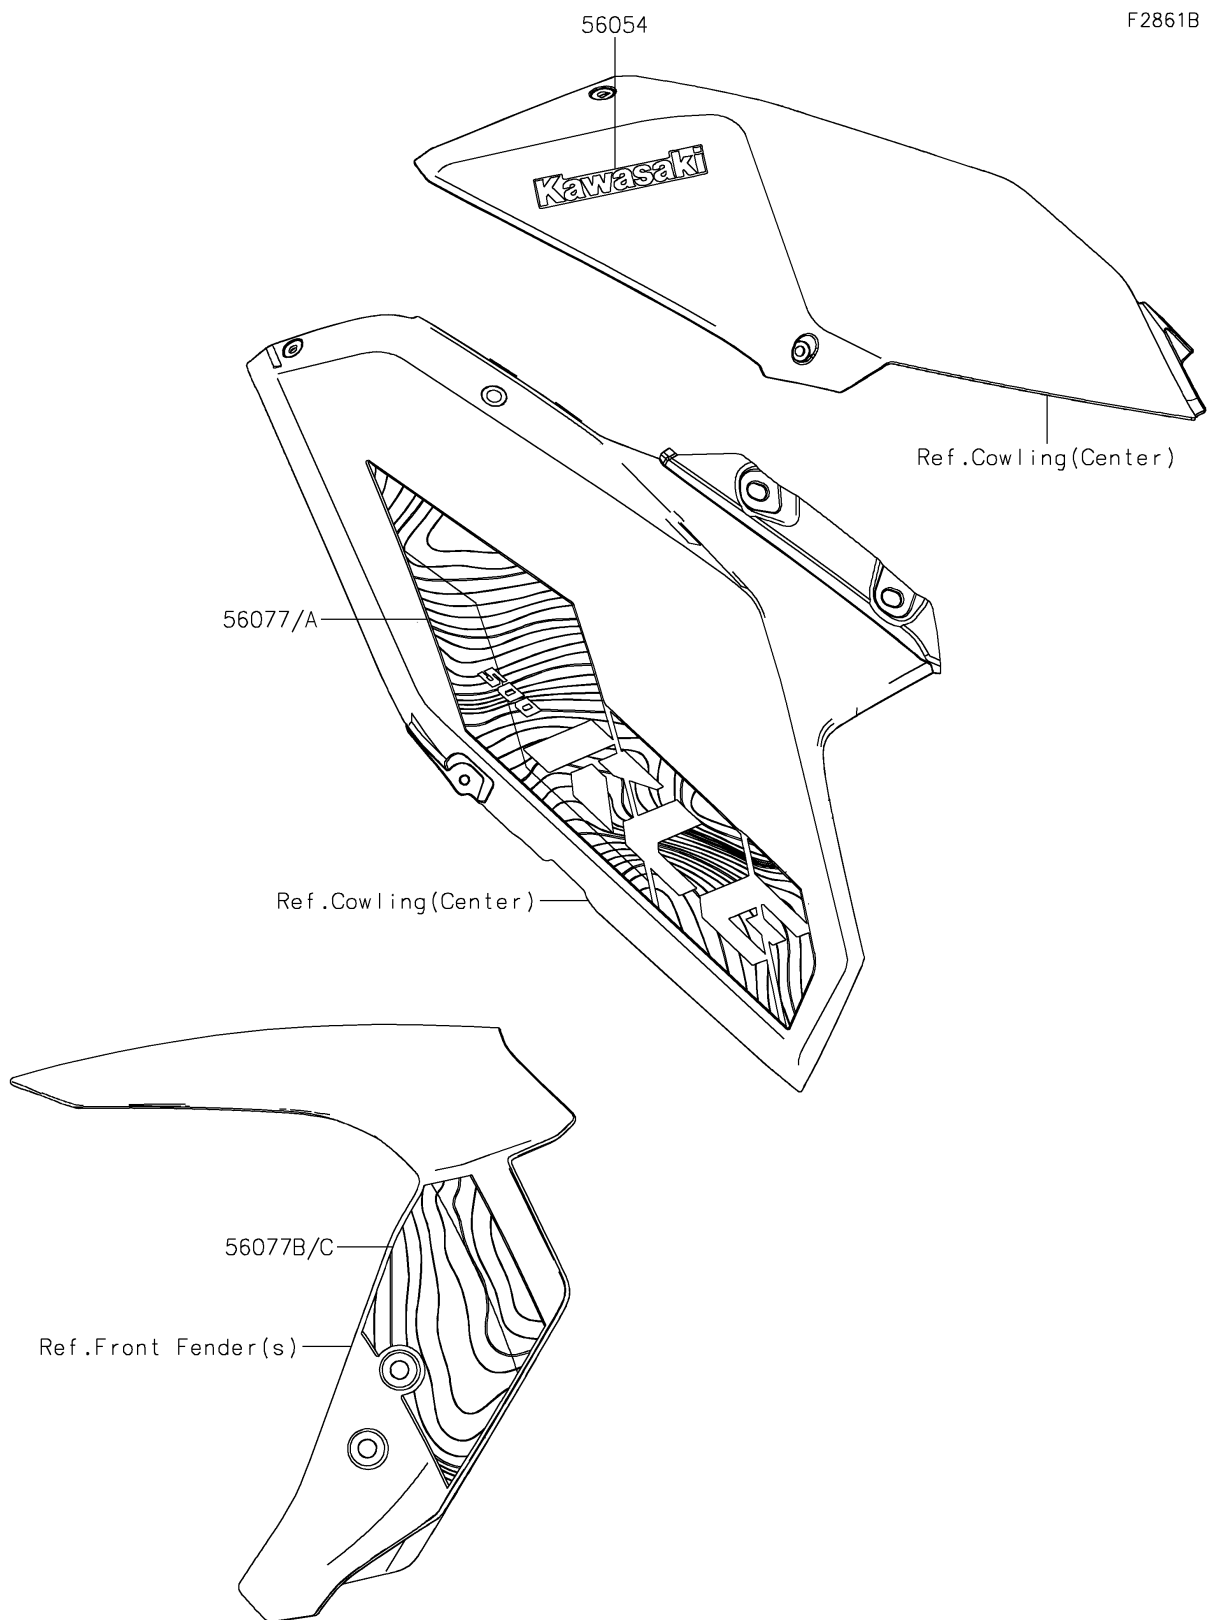

# 2026 KLE500 SE ABS

## PARTS DIAGRAM

Decals(Gray)(DTFAN)(CN)

**Kawasaki**

Let the Good Times Roll®

## PARTS LIST

Decals(Gray)(DTFAN)(CN)

ITEM NAME	PART NUMBER	QUANTITY
MARK,TANK COVER,KAWASAKI (Ref # 56054)	56054-7002	2
PATTERN,SIDE COWL.,LH (Ref # 56077)	56077-4137	1
PATTERN,SIDE COWL.,RH (Ref # 56077A)	56077-4138	1
PATTERN,FR FENDER,LH (Ref # 56077B)	56077-4139	1
PATTERN,FR FENDER,RH (Ref # 56077C)	56077-4140	1