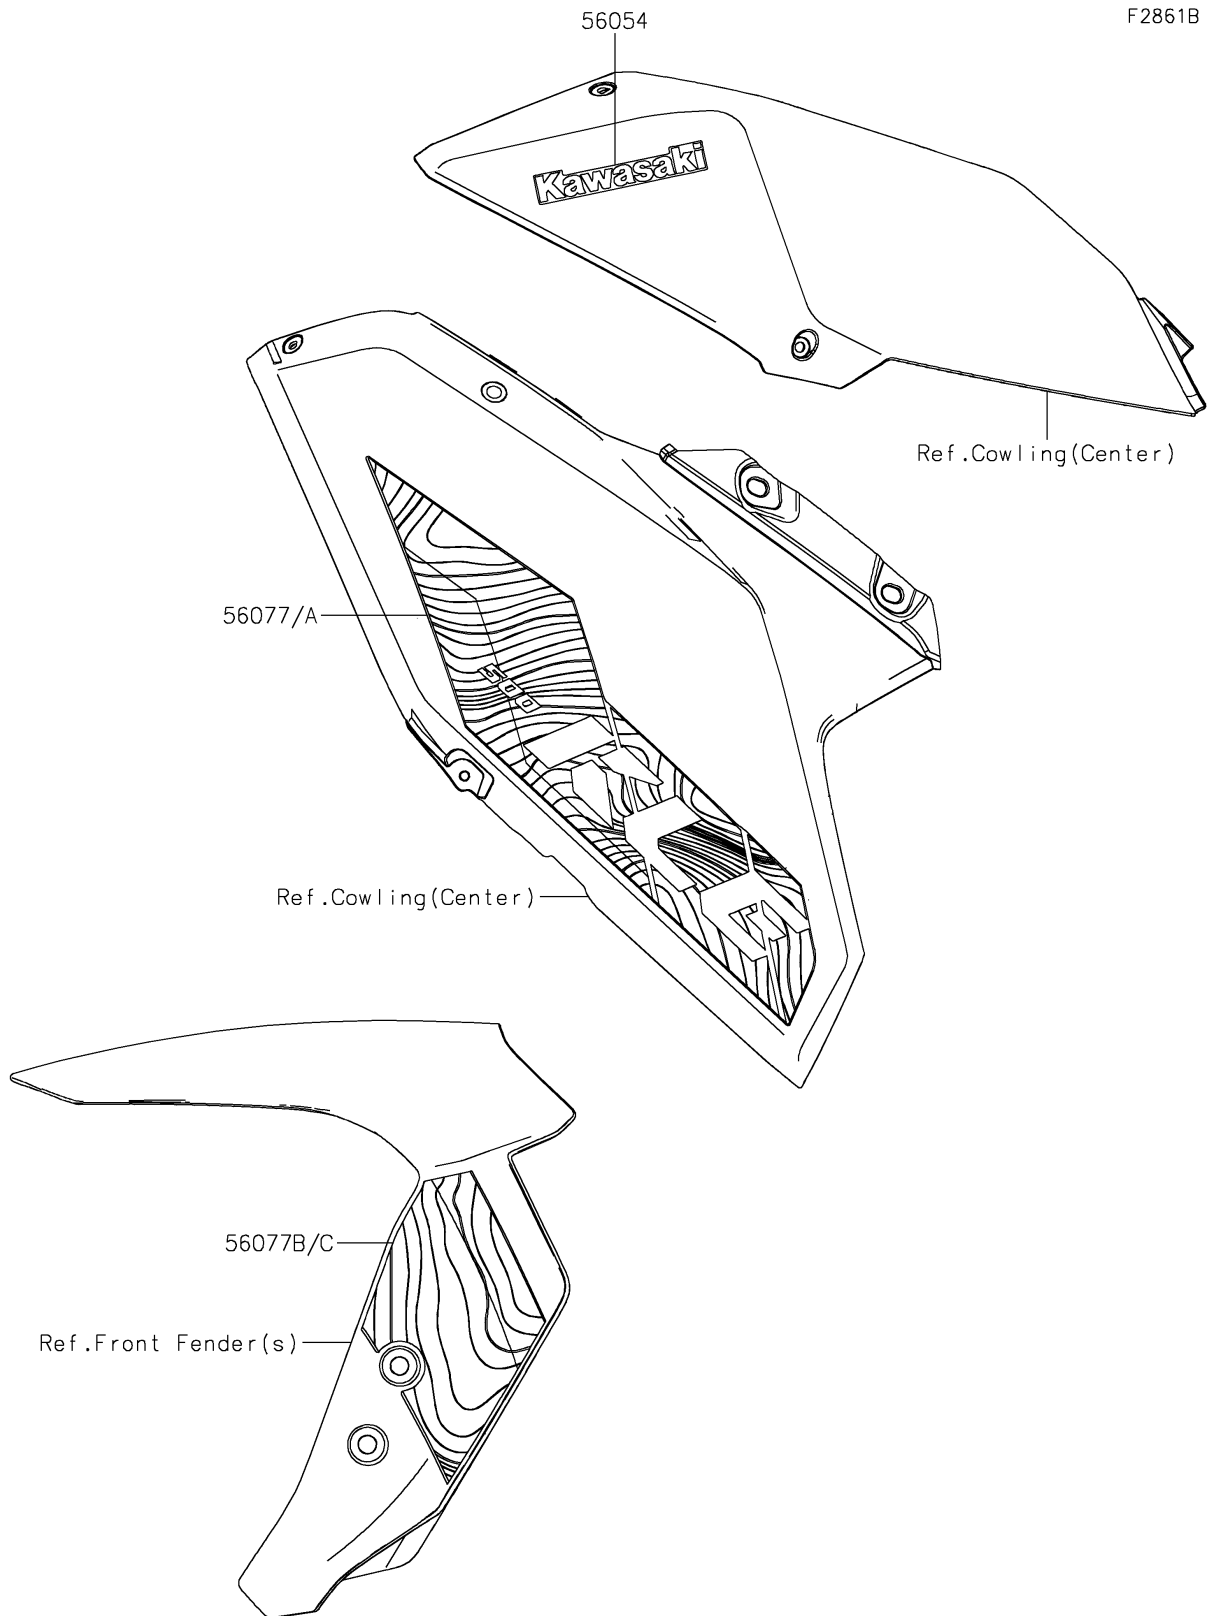

2026 KLE[®] 500 SE ABS

PARTS DIAGRAM

Decals(Gray)(DTFAN)(CN)

2026 KLE[®] 500 SE ABS

PARTS LIST

Decals(Gray)(DTFAN)(CN)

ITEM NAME	PART NUMBER	QUANTITY
MARK,TANK COVER,KAWASAKI (Ref # 56054)	56054-7002	2
PATTERN,SIDE COWL.,LH (Ref # 56077)	56077-4137	1
PATTERN,SIDE COWL.,RH (Ref # 56077A)	56077-4138	1
PATTERN,FR FENDER,LH (Ref # 56077B)	56077-4139	1
PATTERN,FR FENDER,RH (Ref # 56077C)	56077-4140	1