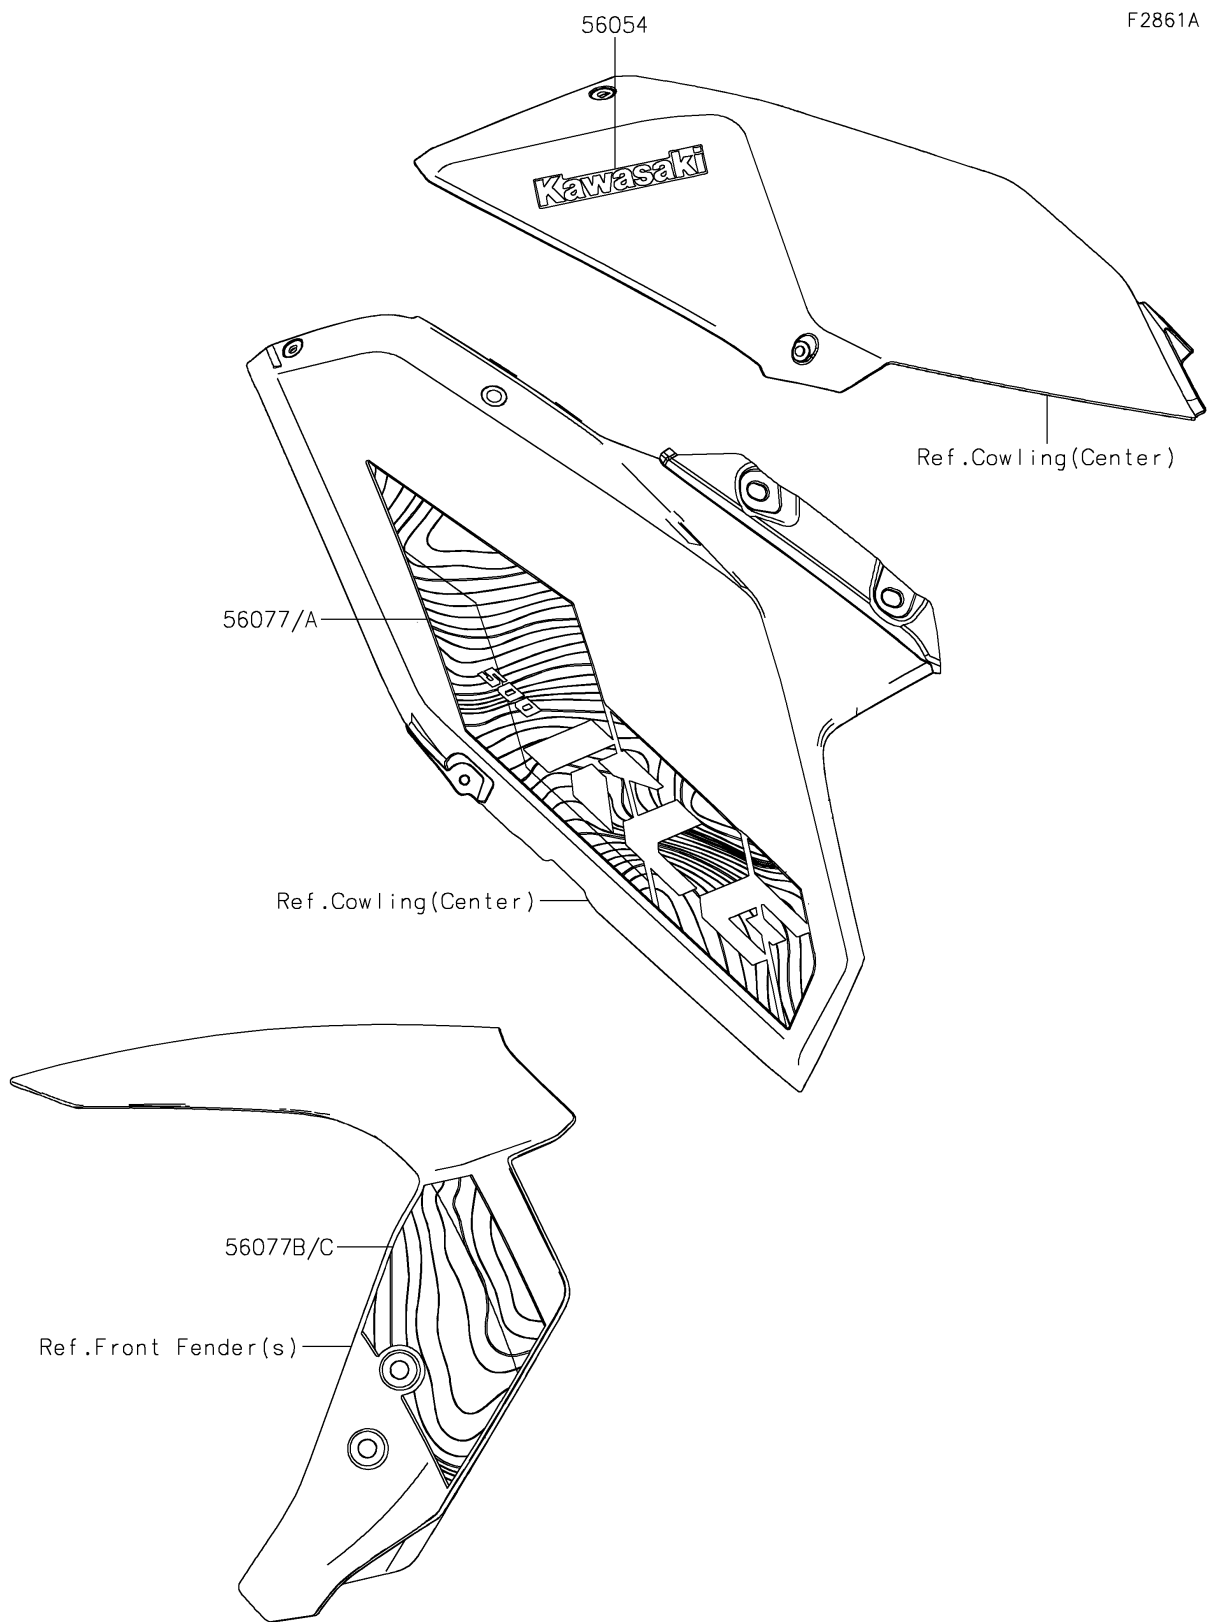

2026 KLE500 SE ABS

PARTS DIAGRAM

Decals(White)(DTFAN/DTFAL)

Kawasaki

Let the Good Times Roll®

2026 KLE500 SE ABS

PARTS LIST

Decals(White)(DTFAN/DTFAL)

ITEM NAME	PART NUMBER	QUANTITY
MARK,TANK COVER,KAWASAKI (Ref # 56054)	56054-7001	2
PATTERN,SIDE COWL.,LH (Ref # 56077)	56077-4133	1
PATTERN,SIDE COWL.,RH (Ref # 56077A)	56077-4134	1
PATTERN,FR FENDER,LH (Ref # 56077B)	56077-4135	1
PATTERN,FR FENDER,RH (Ref # 56077C)	56077-4136	1