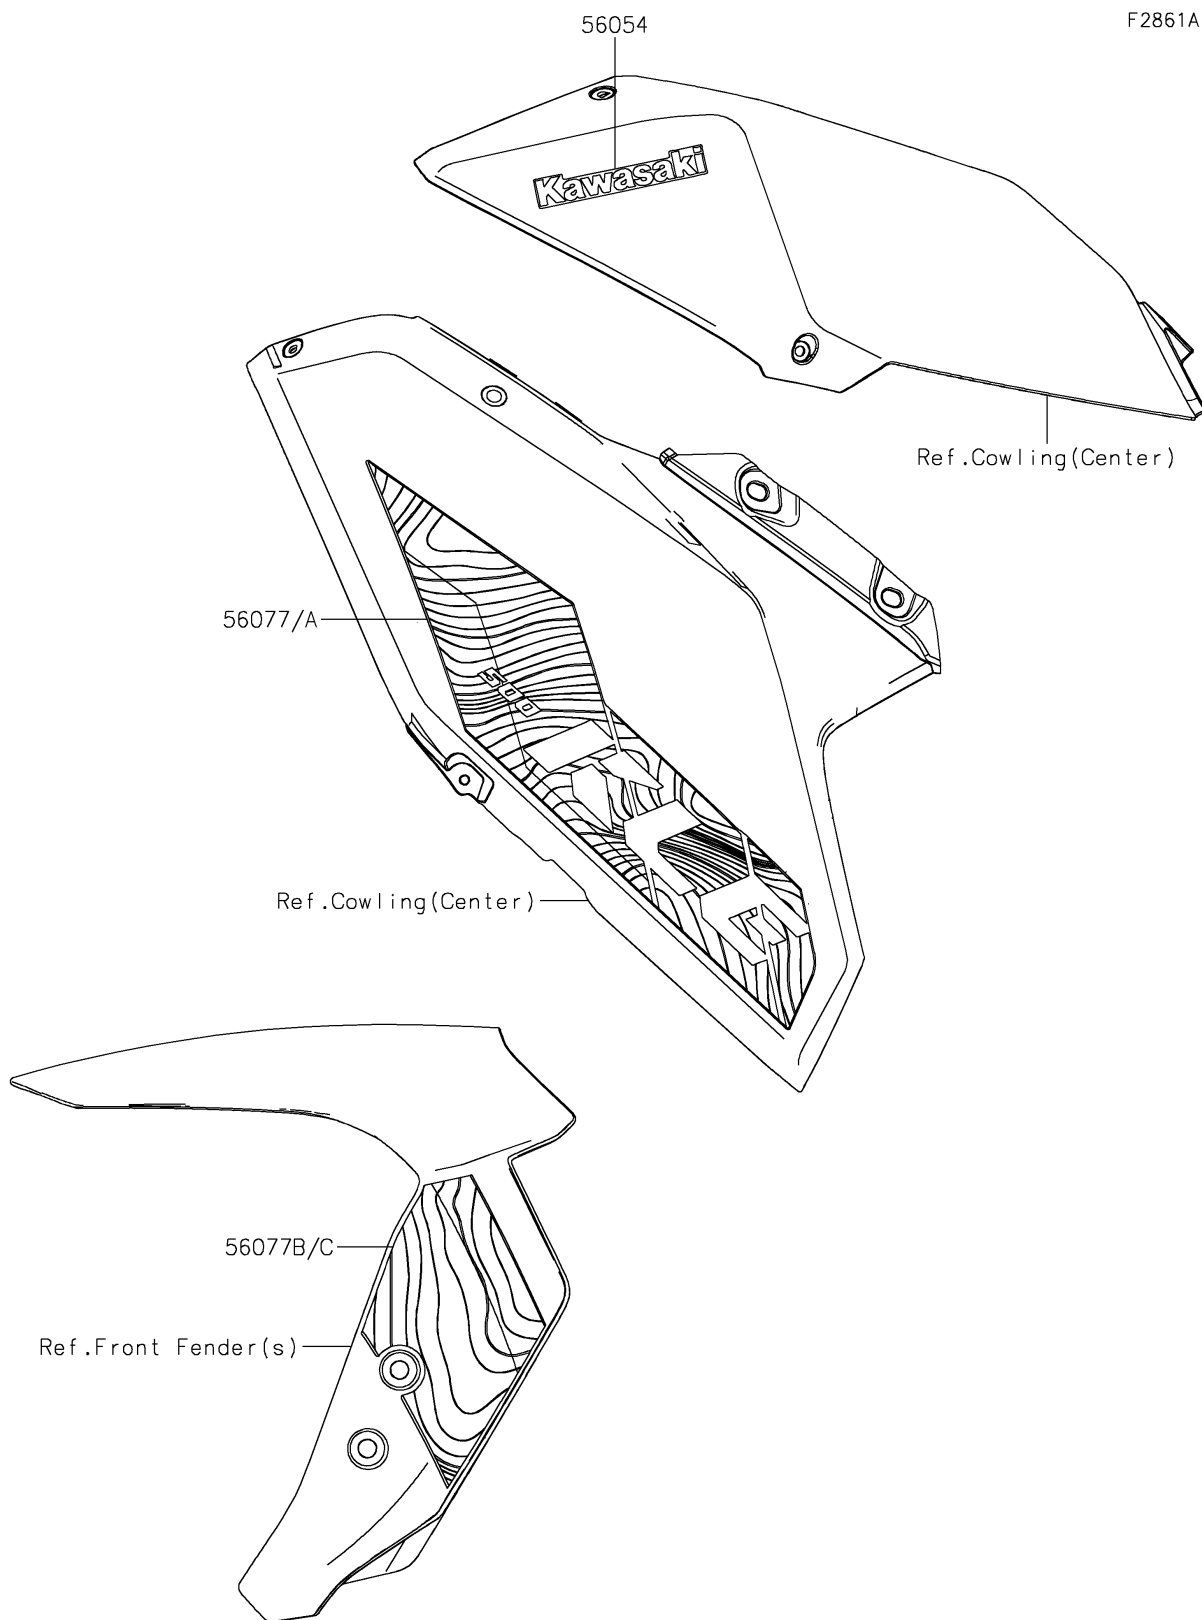

# 2026 KLE<sup>®</sup> 500 SE ABS

## PARTS DIAGRAM

Decals(White)(DTFAN/DTFAL)

**Kawasaki**

Let the Good Times Roll<sup>®</sup>

## PARTS LIST

Decals(White)(DTFAN/DTFAL)

ITEM NAME	PART NUMBER	QUANTITY
MARK,TANK COVER,KAWASAKI (Ref # 56054)	56054-7001	2
PATTERN,SIDE COWL.,LH (Ref # 56077)	56077-4133	1
PATTERN,SIDE COWL.,RH (Ref # 56077A)	56077-4134	1
PATTERN,FR FENDER,LH (Ref # 56077B)	56077-4135	1
PATTERN,FR FENDER,RH (Ref # 56077C)	56077-4136	1