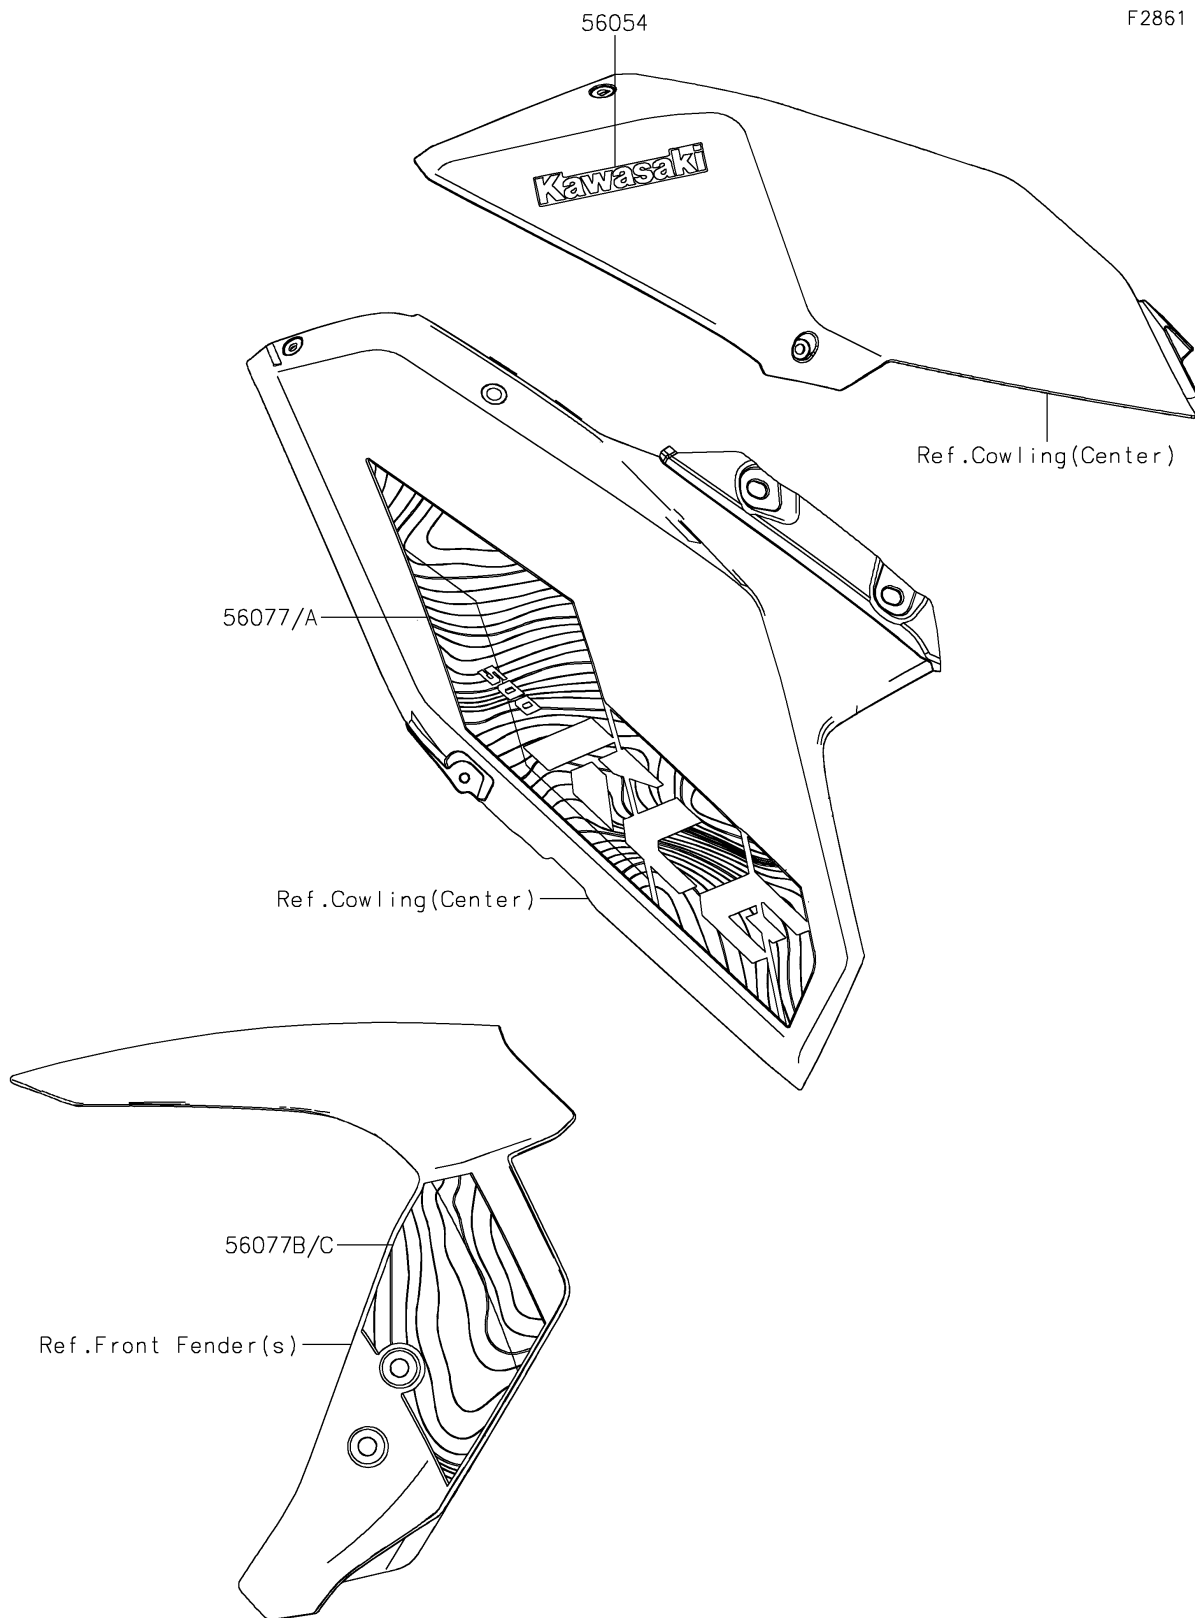

2026 KLE[®] 500 SE ABS

PARTS DIAGRAM

Decals(Green)(DTFAN/DTFAL)

Kawasaki

Let the Good Times Roll[®]

F2861

2026 KLE[®] 500 SE ABS

PARTS LIST

Decals(Green)(DTFAN/DTFAL)

ITEM NAME

PART NUMBER

QUANTITY
