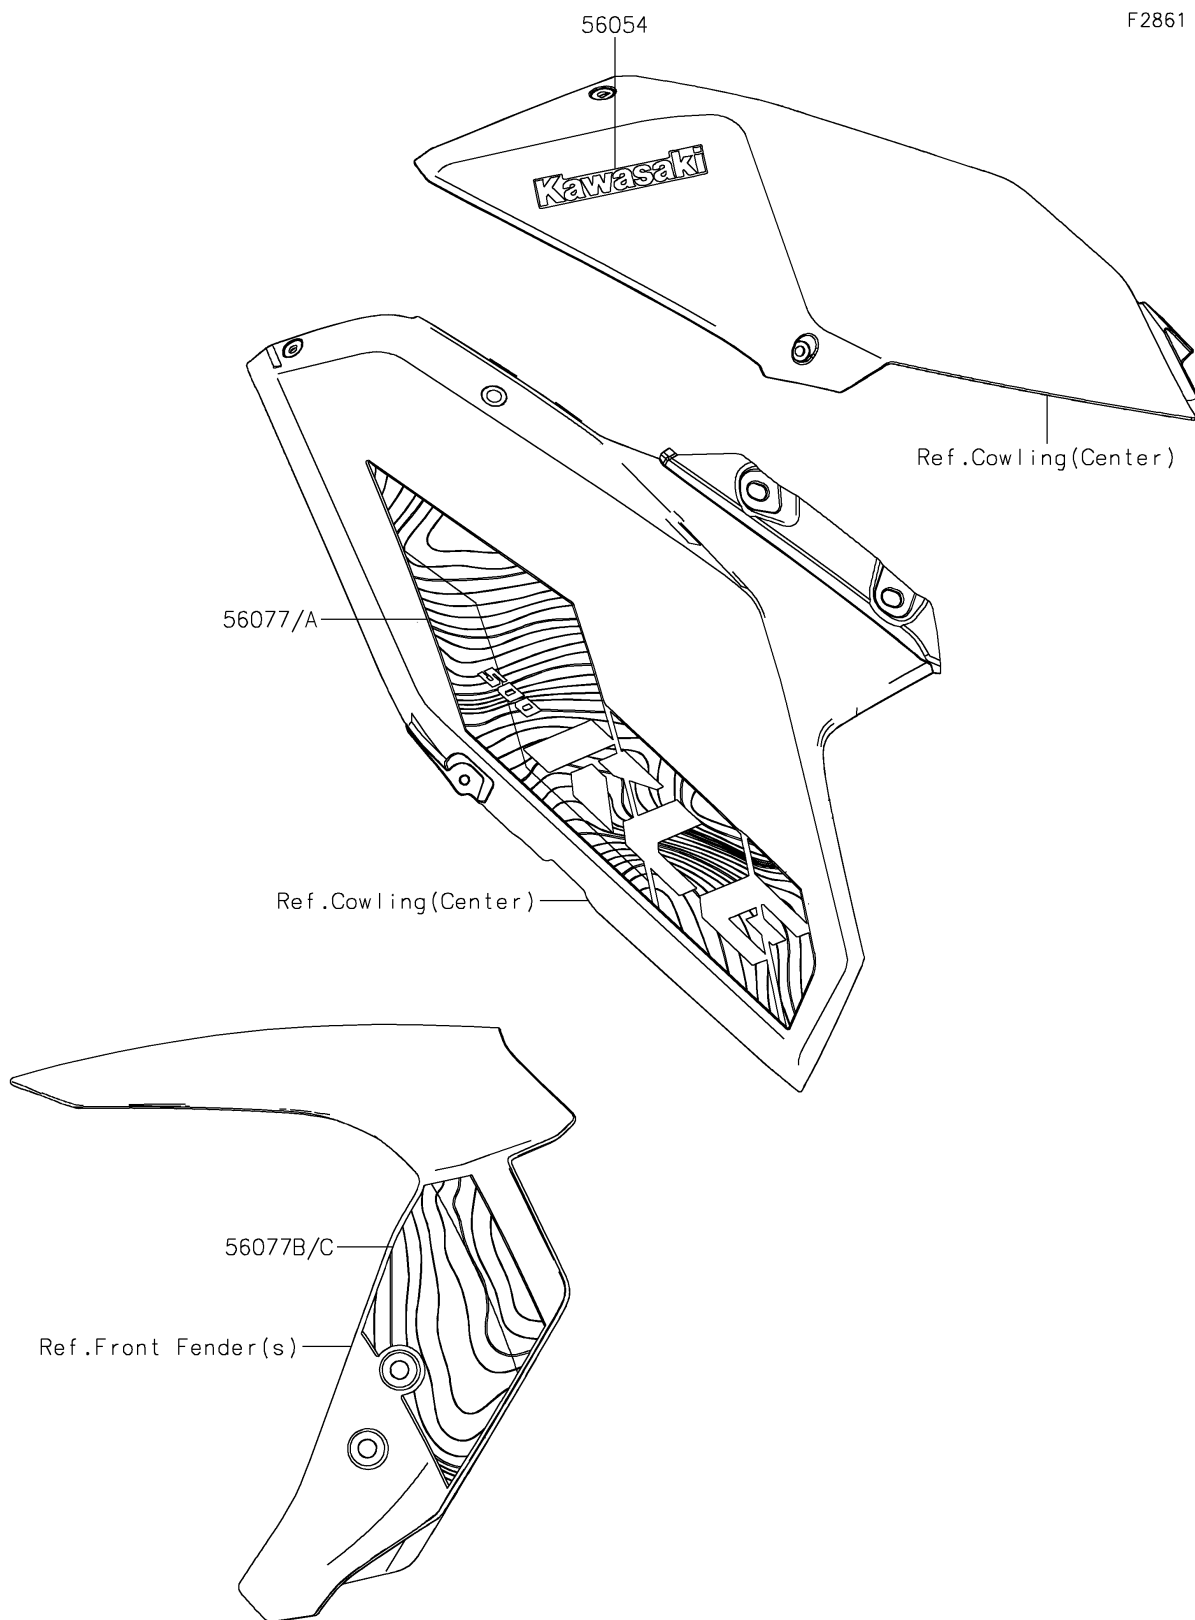

# 2026 KLE500 SE ABS

## PARTS DIAGRAM

Decals(Green)(DTFAN/DTFAL)

**Kawasaki**

Let the Good Times Roll®

## PARTS LIST

Decals(Green)(DTFAN/DTFAL)

ITEM NAME	PART NUMBER	QUANTITY
MARK,TANK COVER,KAWASAKI (Ref # 56054)	56054-4332	2
PATTERN,SIDE COWL.,LH (Ref # 56077)	56077-2617	1
PATTERN,SIDE COWL.,RH (Ref # 56077A)	56077-2618	1
PATTERN,FR FENDER,LH (Ref # 56077B)	56077-2619	1
PATTERN,FR FENDER,RH (Ref # 56077C)	56077-2620	1