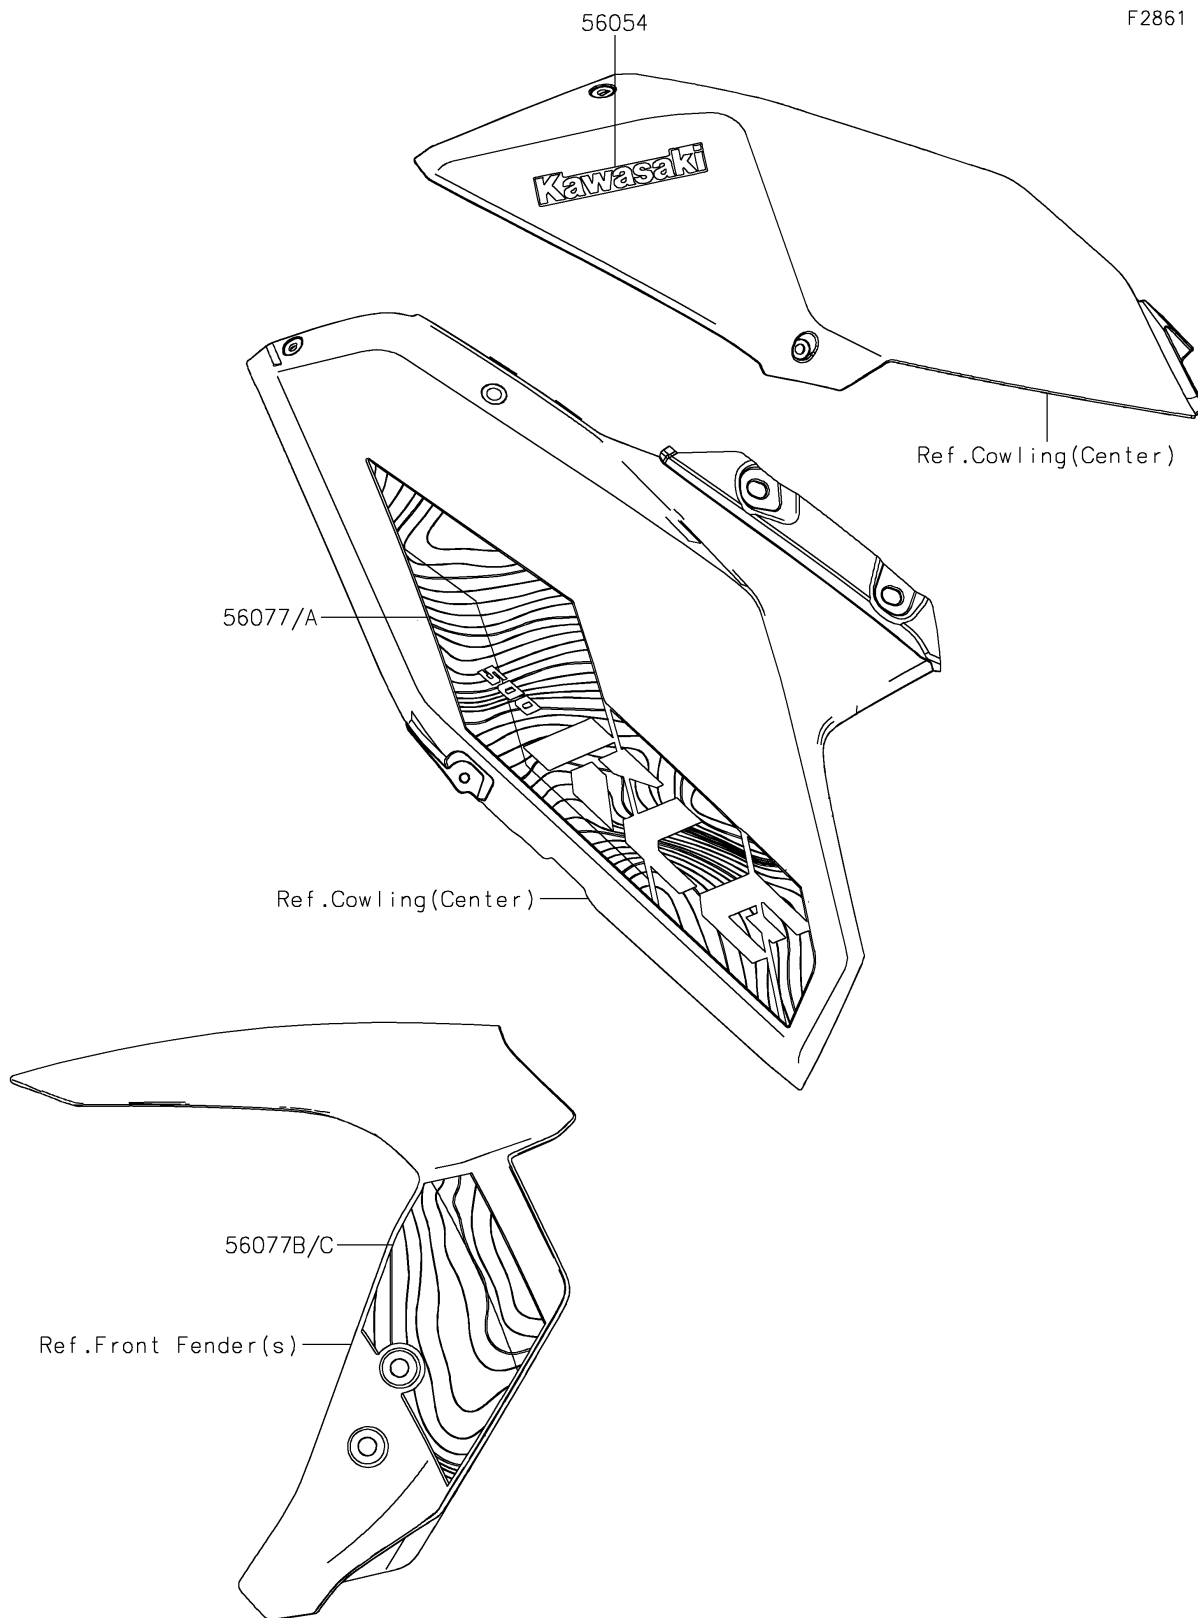

2026 KLE[®] 500 SE ABS

PARTS DIAGRAM

Decals(Green)(DTFAN/DTFAL)

Kawasaki

Let the Good Times Roll[®]

2026 KLE[®] 500 SE ABS

PARTS LIST

Decals(Green)(DTFAN/DTFAL)

ITEM NAME	PART NUMBER	QUANTITY
MARK,TANK COVER,KAWASAKI (Ref # 56054)	56054-4332	2
PATTERN,SIDE COWL.,LH (Ref # 56077)	56077-2617	1
PATTERN,SIDE COWL.,RH (Ref # 56077A)	56077-2618	1
PATTERN,FR FENDER,LH (Ref # 56077B)	56077-2619	1
PATTERN,FR FENDER,RH (Ref # 56077C)	56077-2620	1