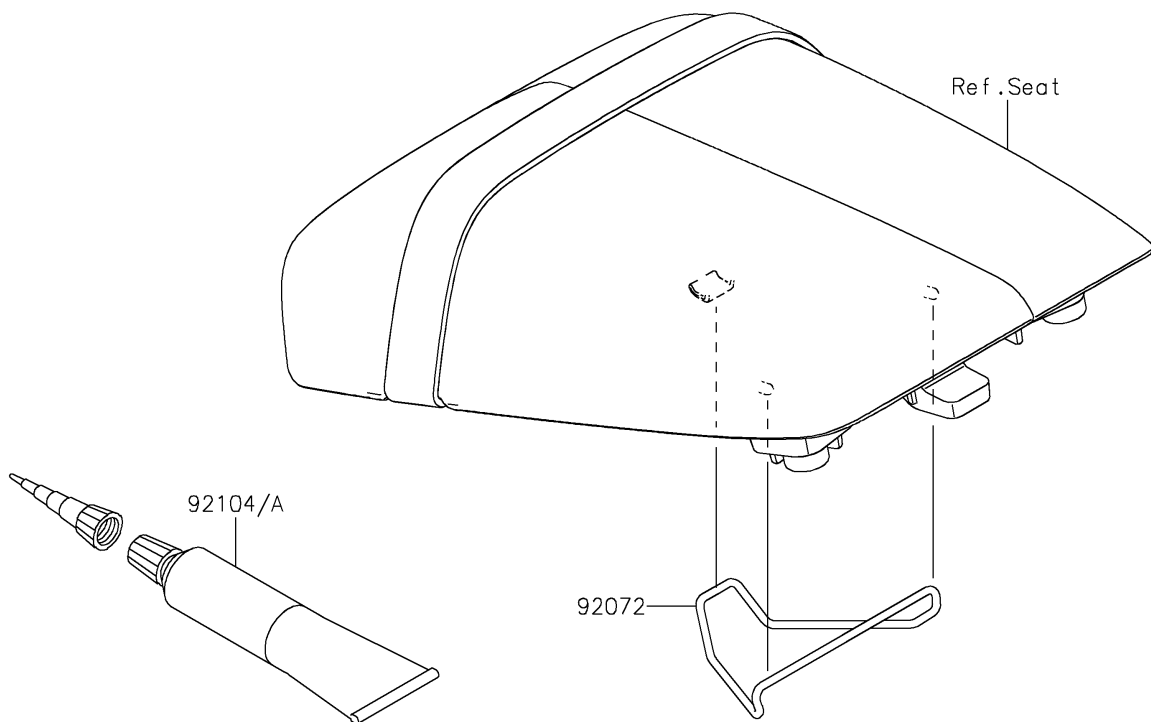

2026 KLE® 500 SE ABS

PARTS DIAGRAM

Owner's Tools

F2810

56007

2026 KLE[®] 500 SE ABS

PARTS LIST

Owner's Tools

Kawasaki

Let the Good Times Roll[®]

ITEM NAME

PART NUMBER

QUANTITY
