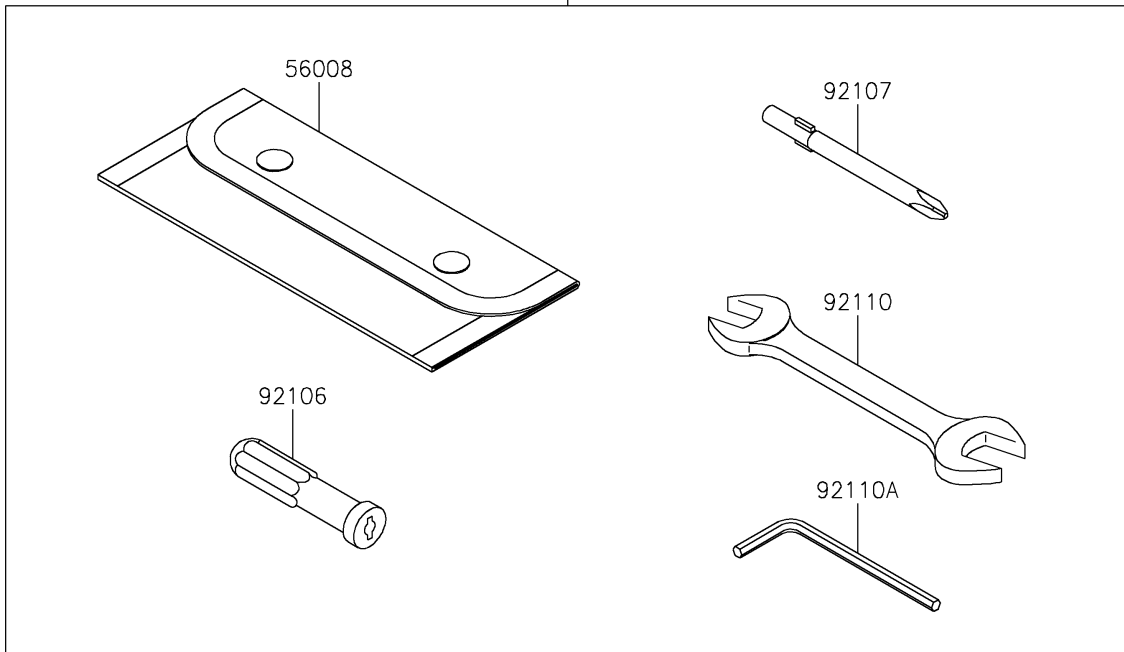

2026 KLE® 500 SE ABS

PARTS DIAGRAM

Owner's Tools

F2810

56007

2026 KLE[®] 500 SE ABS

PARTS LIST

Owner's Tools

Kawasaki

Let the Good Times Roll[®]

ITEM NAME

PART NUMBER

QUANTITY
