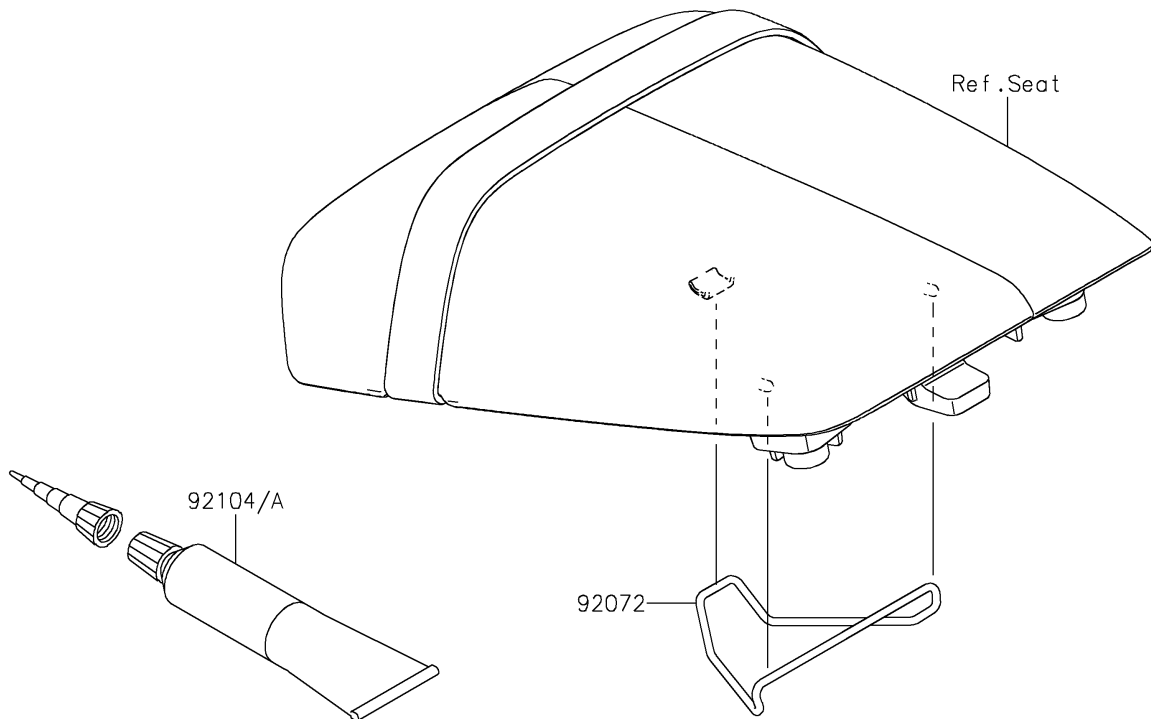

2026 KLE500 SE ABS

PARTS DIAGRAM

Owner's Tools

F2810

56007

2026 KLE500 SE ABS

PARTS LIST

Owner's Tools

ITEM NAME	PART NUMBER	QUANTITY
TOOL-KIT (Ref # 56007)	56007-0209	1
BAG (Ref # 56008)	56008-0038	1
BAND (Ref # 92072)	92072-0874	1
GASKET-LIQUID,TB1211F,CLEAR (Ref # 92104)	92104-0004	1
GASKET-LIQUID,TB1216B,BLACK (Ref # 92104A)	92104-1064	1
GRIP-SCREW DRIVER (Ref # 92106)	92106-0004	1
TOOL-DRIVER,#2PHILLIPS (Ref # 92107)	92107-0020	1
TOOL-WRENCH,OPEN END,12X14 (Ref # 92110)	92110-0565	1
TOOL-WRENCH,ALLEN,4MM (Ref # 92110A)	92110-0567	1