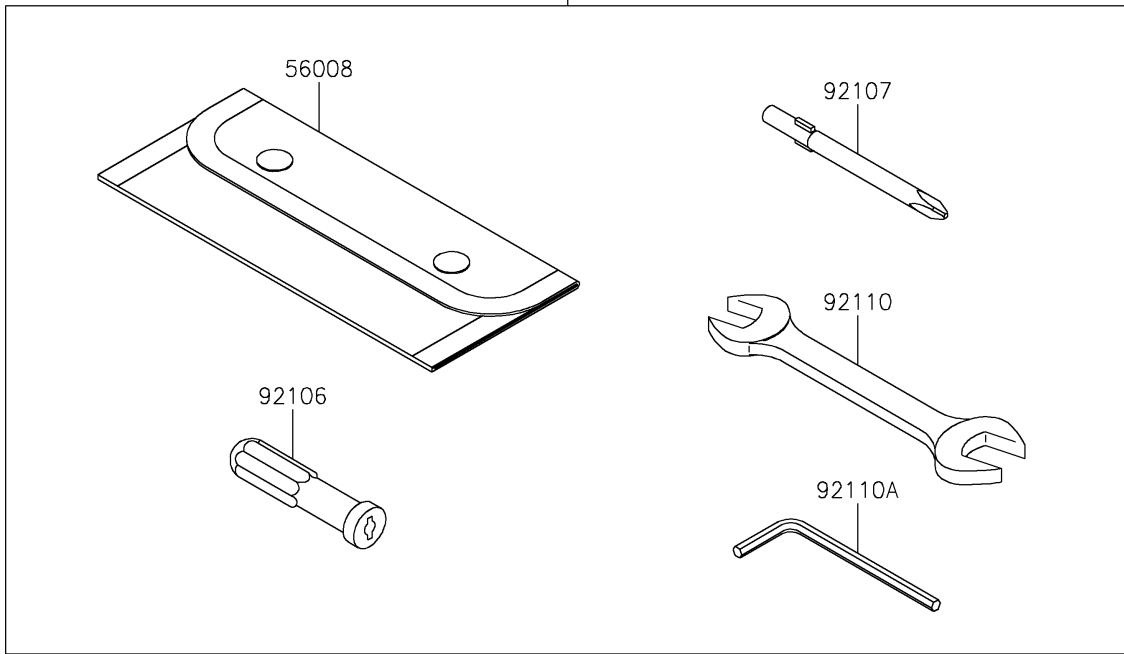

2026 KLE500 SE ABS

PARTS DIAGRAM

Owner's Tools

F2810

56007

2026 KLE500 SE ABS

PARTS LIST

Owner's Tools

ITEM NAME	PART NUMBER	QUANTITY
TOOL-KIT (Ref # 56007)	56007-0209	1
BAG (Ref # 56008)	56008-0038	1
BAND (Ref # 92072)	92072-0874	1
GASKET-LIQUID,TB1211F,CLEAR (Ref # 92104)	92104-0004	1
GASKET-LIQUID,TB1216B,BLACK (Ref # 92104A)	92104-1064	1
GRIP-SCREW DRIVER (Ref # 92106)	92106-0004	1
TOOL-DRIVER,#2PHILLIPS (Ref # 92107)	92107-0020	1
TOOL-WRENCH,OPEN END,12X14 (Ref # 92110)	92110-0565	1
TOOL-WRENCH,ALLEN,4MM (Ref # 92110A)	92110-0567	1