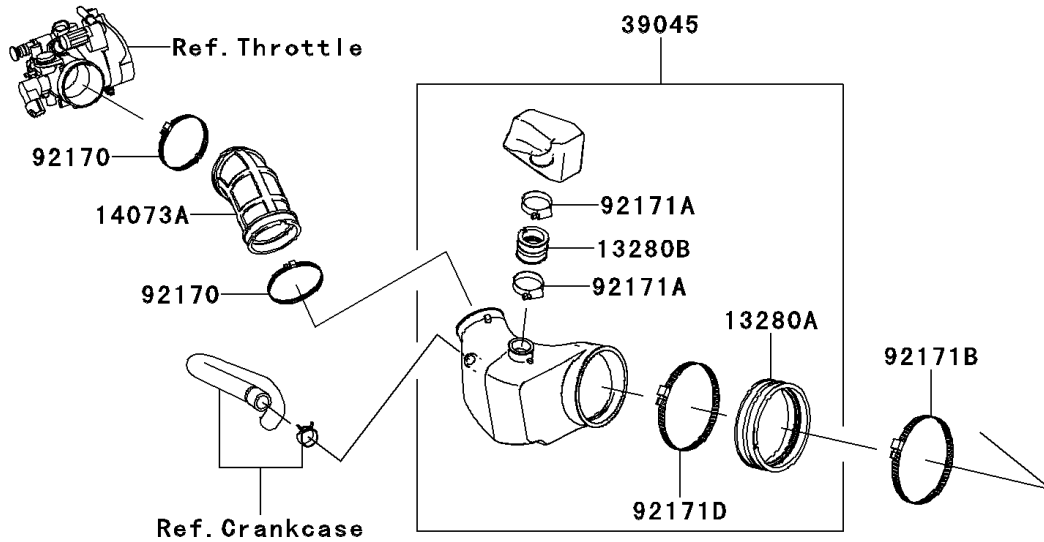

2010 KFX[®] 450R

PARTS DIAGRAM

Air Cleaner

E1130

2010 KFX[®] 450R

PARTS LIST

Air Cleaner

Kawasaki

Let the Good Times Roll[®]

ITEM NAME

PART NUMBER

QUANTITY
