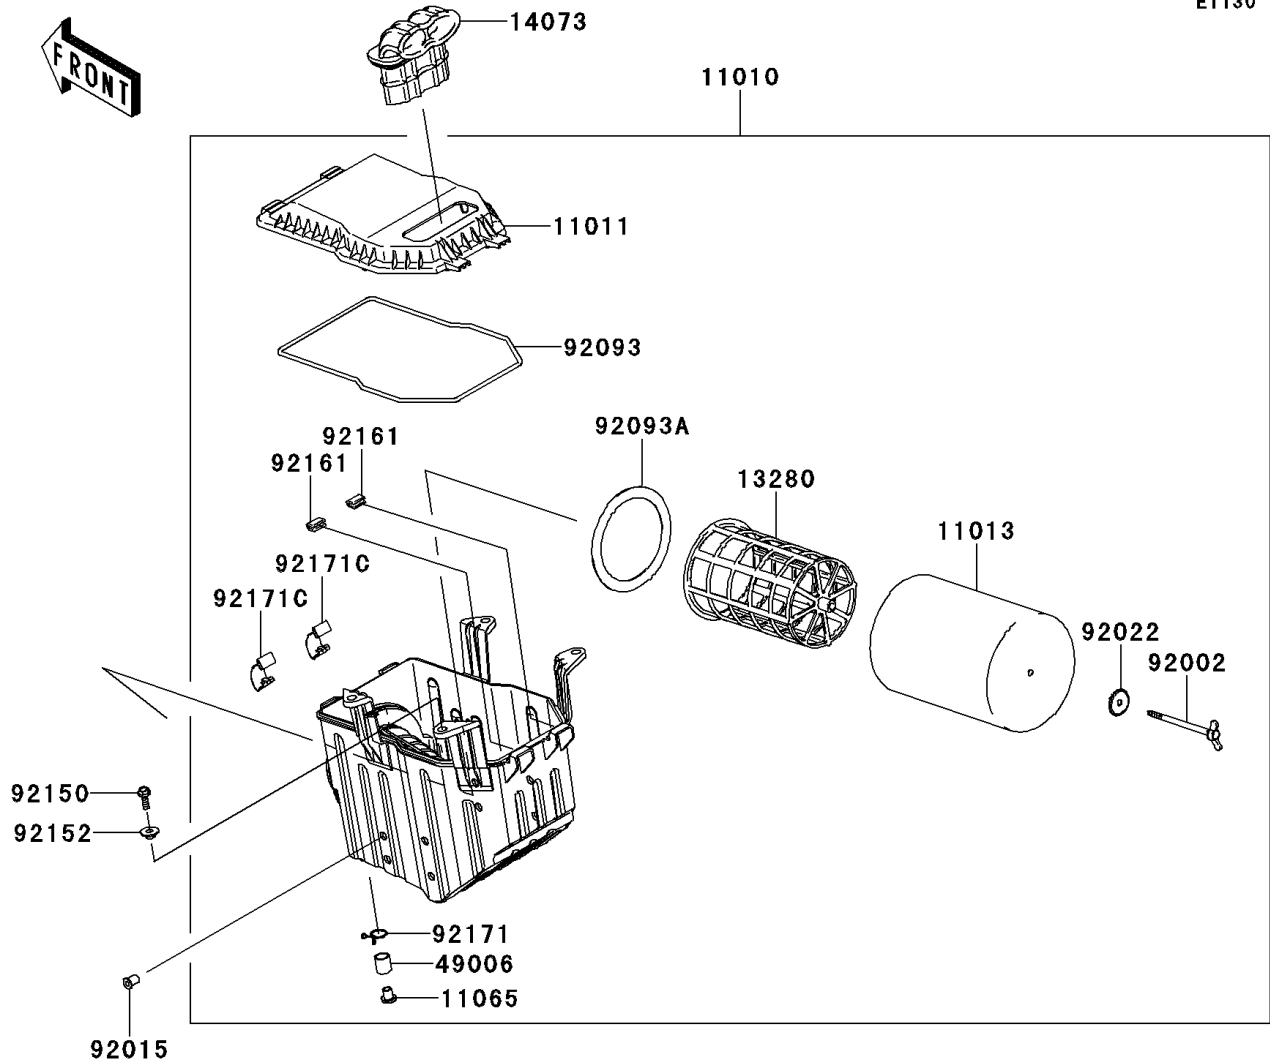

2010 KFX[®] 450R

PARTS DIAGRAM

Air Cleaner

E1130

2010 KFX[®] 450R

PARTS LIST

Air Cleaner

Kawasaki

Let the Good Times Roll[®]

ITEM NAME

PART NUMBER

QUANTITY
