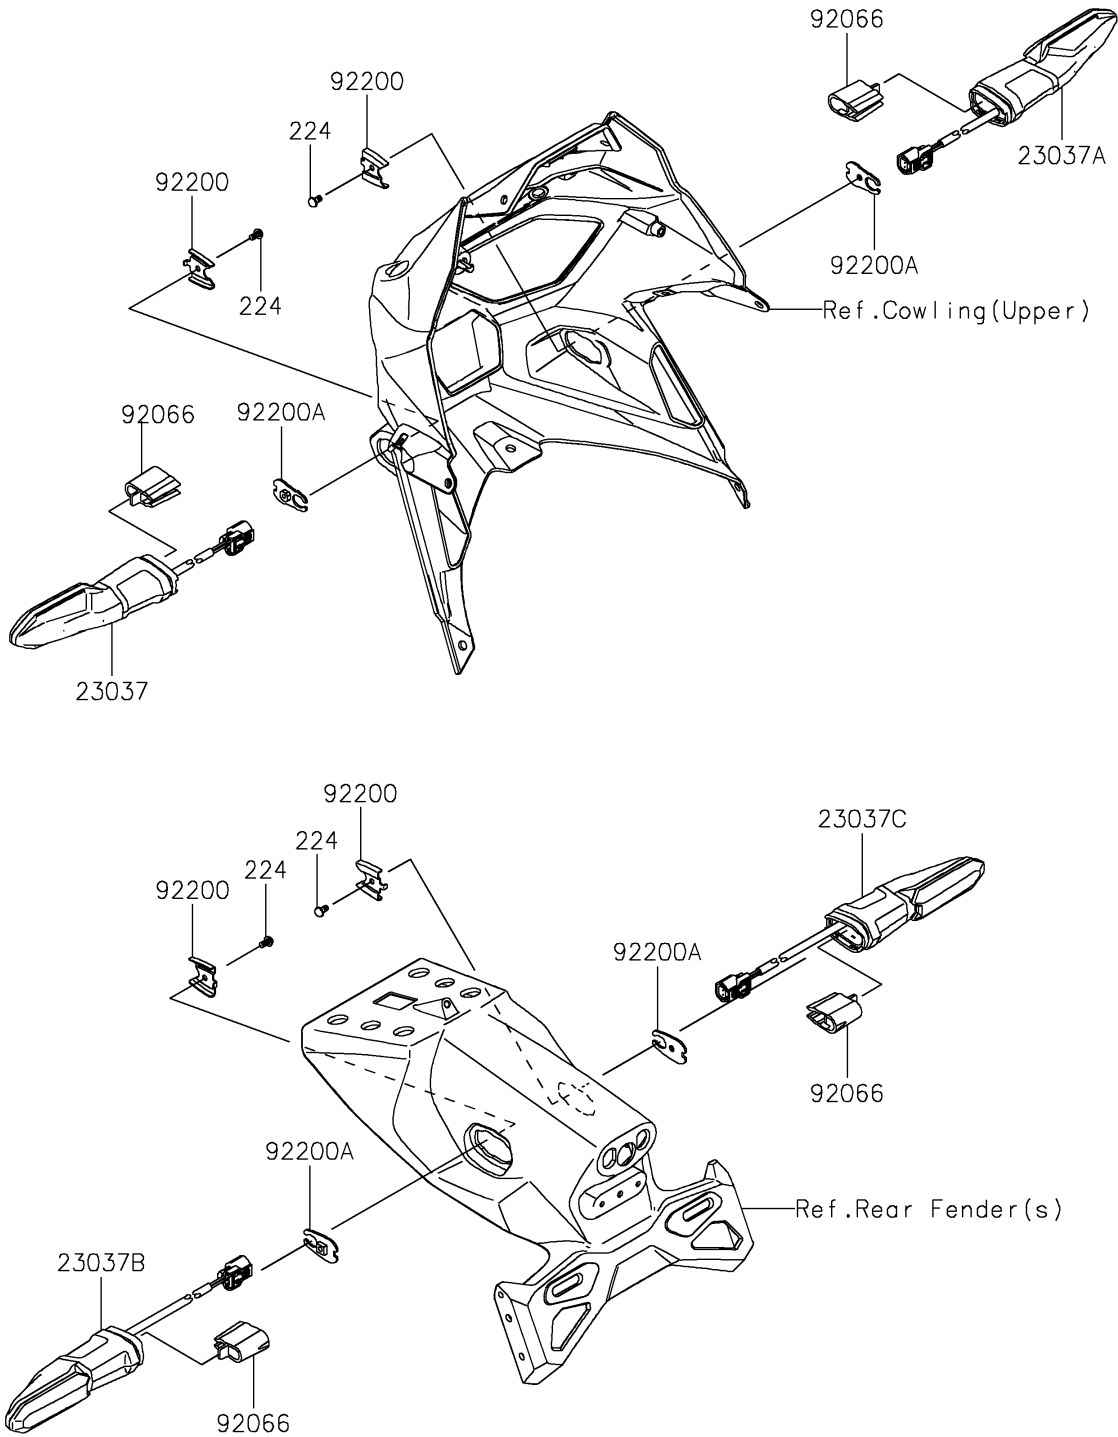

2026 KLE500 SE ABS

PARTS DIAGRAM

Turn Signals

F2730

2026 KLE500 SE ABS

PARTS LIST

Turn Signals

ITEM NAME	PART NUMBER	QUANTITY
LAMP-ASSY-SIGNAL,LED,LH,FR (Ref # 23037)	23037-0563	1
LAMP-ASSY-SIGNAL,LED,RH,FR (Ref # 23037A)	23037-0564	1
LAMP-ASSY-SIGNAL,LED,RR,LH (Ref # 23037B)	23037-0567	1
LAMP-ASSY-SIGNAL,LED,RR,RH (Ref # 23037C)	23037-0568	1
PLUG,SIGNAL LAMP (Ref # 92066)	92066-0919	4
WASHER (Ref # 92200)	92200-0855	4
WASHER,SIGNAL LAMP (Ref # 92200A)	92200-2294	4
SCREW-PAN-WP-CROS,4X8 (Ref # 224)	224AB0408	4