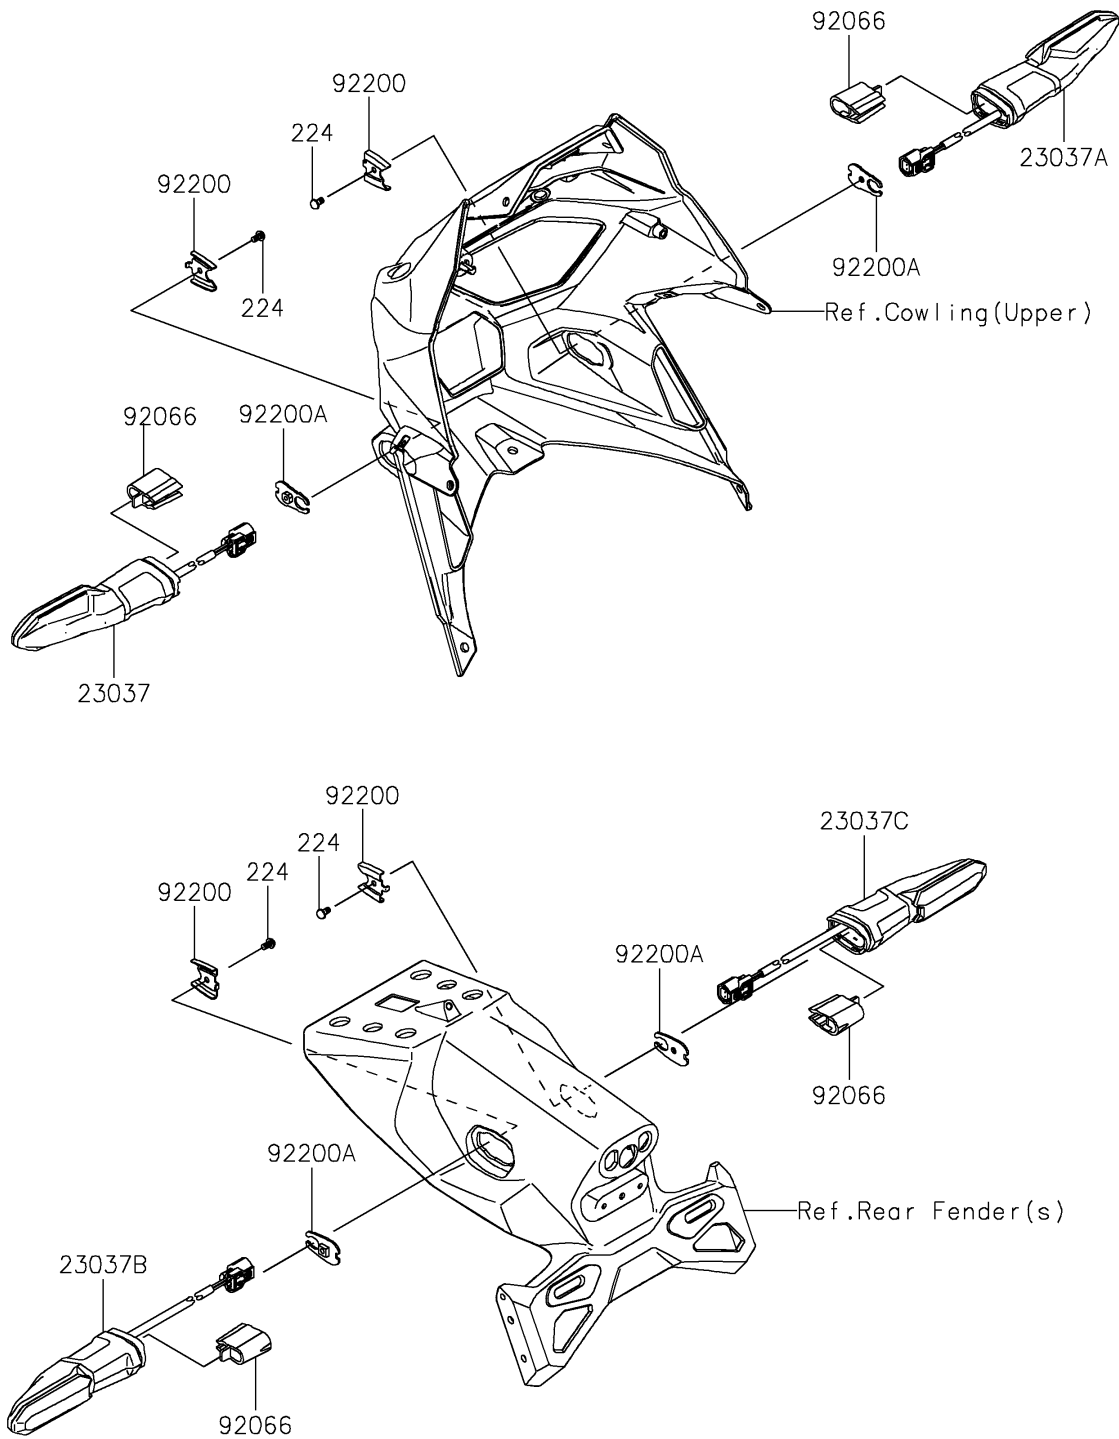

2026 KLE[®] 500 SE ABS

PARTS DIAGRAM

Turn Signals

F2730

2026 KLE[®] 500 SE ABS

PARTS LIST

Turn Signals

ITEM NAME

PART NUMBER

QUANTITY
