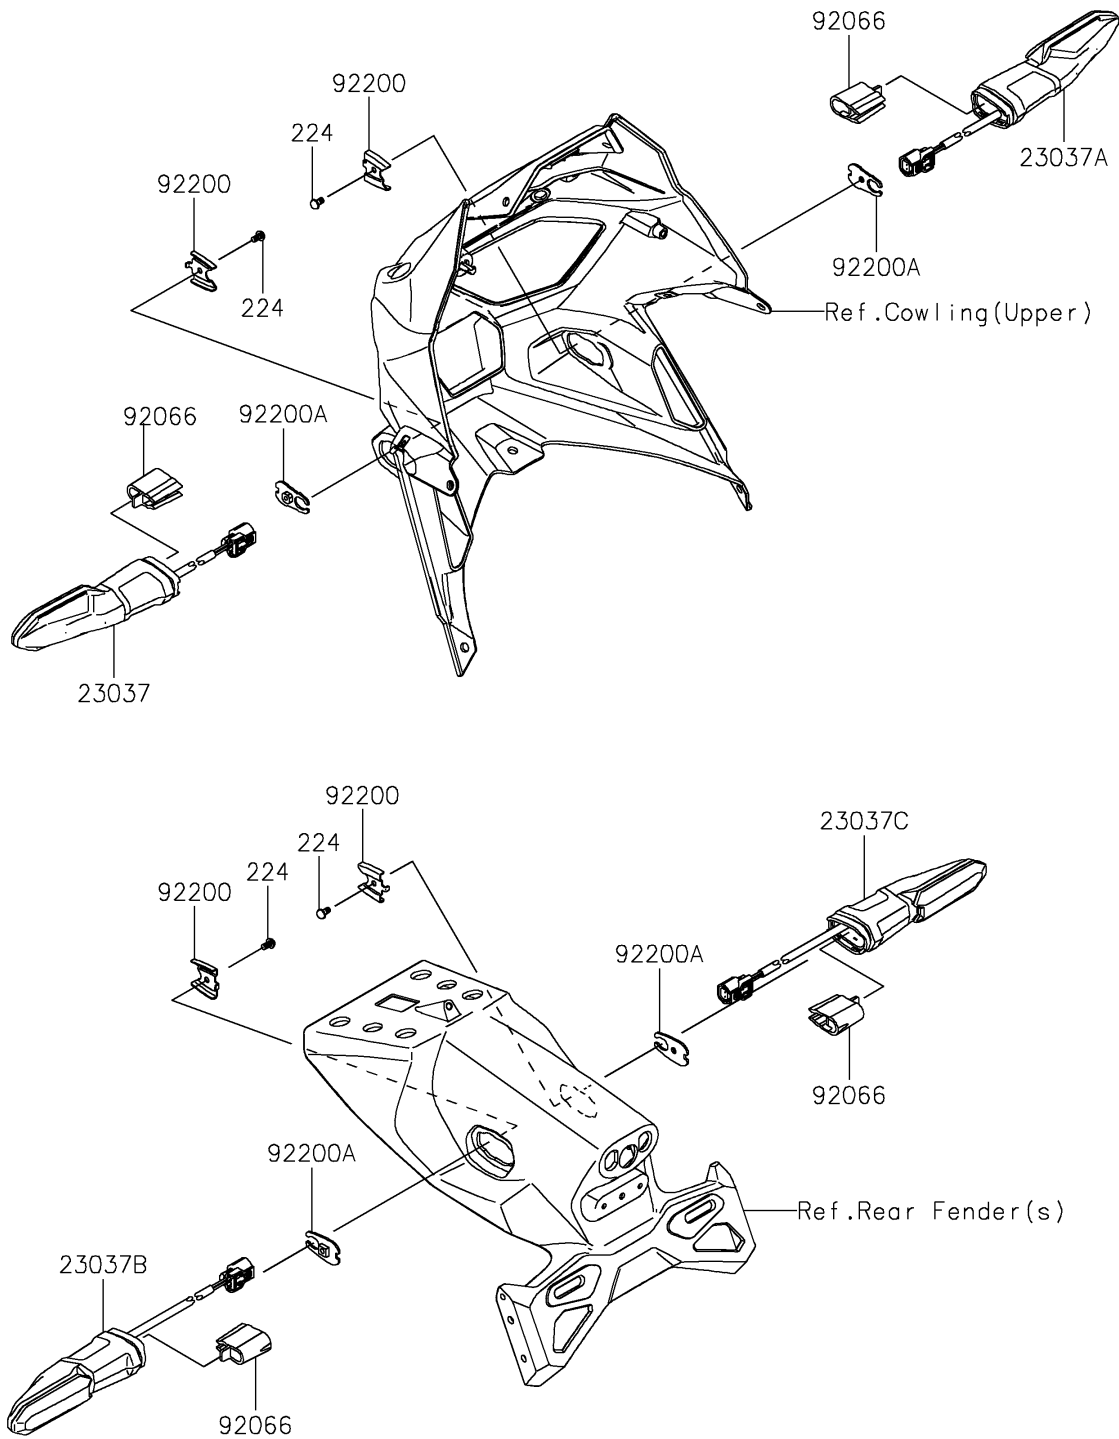

2026 KLE[®] 500 SE ABS

PARTS DIAGRAM

Turn Signals

F2730

2026 KLE[®] 500 SE ABS

PARTS LIST

Turn Signals

ITEM NAME	PART NUMBER	QUANTITY
LAMP-ASSY-SIGNAL,LED,LH,FR (Ref # 23037)	23037-0563	1
LAMP-ASSY-SIGNAL,LED,RH,FR (Ref # 23037A)	23037-0564	1
LAMP-ASSY-SIGNAL,LED,RR,LH (Ref # 23037B)	23037-0567	1
LAMP-ASSY-SIGNAL,LED,RR,RH (Ref # 23037C)	23037-0568	1
PLUG,SIGNAL LAMP (Ref # 92066)	92066-0919	4
WASHER (Ref # 92200)	92200-0855	4
WASHER,SIGNAL LAMP (Ref # 92200A)	92200-2294	4
SCREW-PAN-WP-CROS,4X8 (Ref # 224)	224AB0408	4