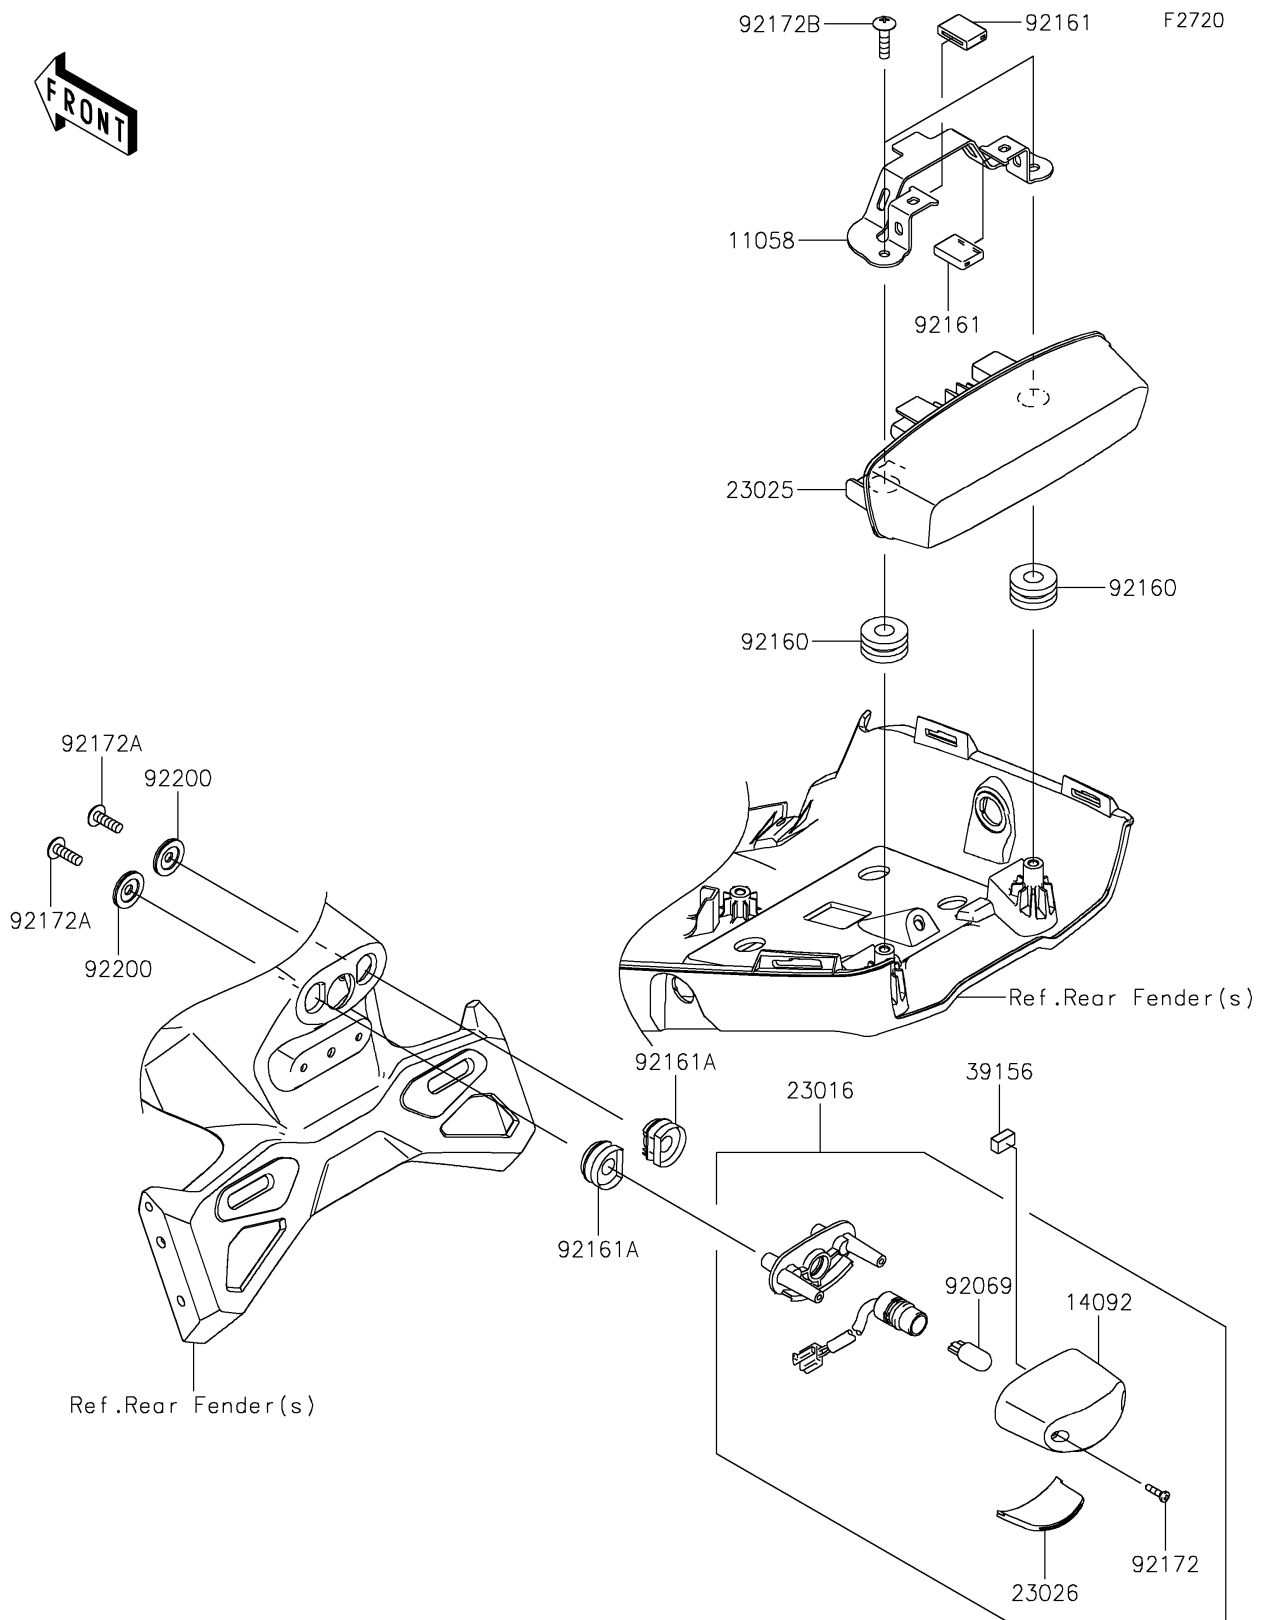

2026 KLE500 SE ABS

PARTS DIAGRAM

Taillight(s)

2026 KLE500 SE ABS

PARTS LIST

Taillight(s)

ITEM NAME	PART NUMBER	QUANTITY
BRACKET,TAIL LAMP (Ref # 11058)	11058-2894	1
COVER,LICENSE LAMP (Ref # 14092)	14092-0001	1
LAMP-ASSY,LICENCE (Ref # 23016)	23016-0610	1
LAMP-TAIL,LED (Ref # 23025)	23025-0396	1
LENS,LICENCE LAMP (Ref # 23026)	23026-0035	1
PAD,7X12X5 (Ref # 39156)	39156-2292	1
BULB,12V 5W (Ref # 92069)	92069-1016	1
DAMPER (Ref # 92160)	92160-1162	2
DAMPER,15X21X5.5 (Ref # 92161)	92161-1472	2
DAMPER (Ref # 92161A)	92161-2128	2
SCREW,TAPPING,2.9X13 (Ref # 92172)	92172-0343	2
SCREW,TAPPING,5X16 (Ref # 92172A)	92172-0427	2
SCREW (Ref # 92172B)	92172-1072	2
WASHER,5.5X20X2 (Ref # 92200)	92200-1971	2