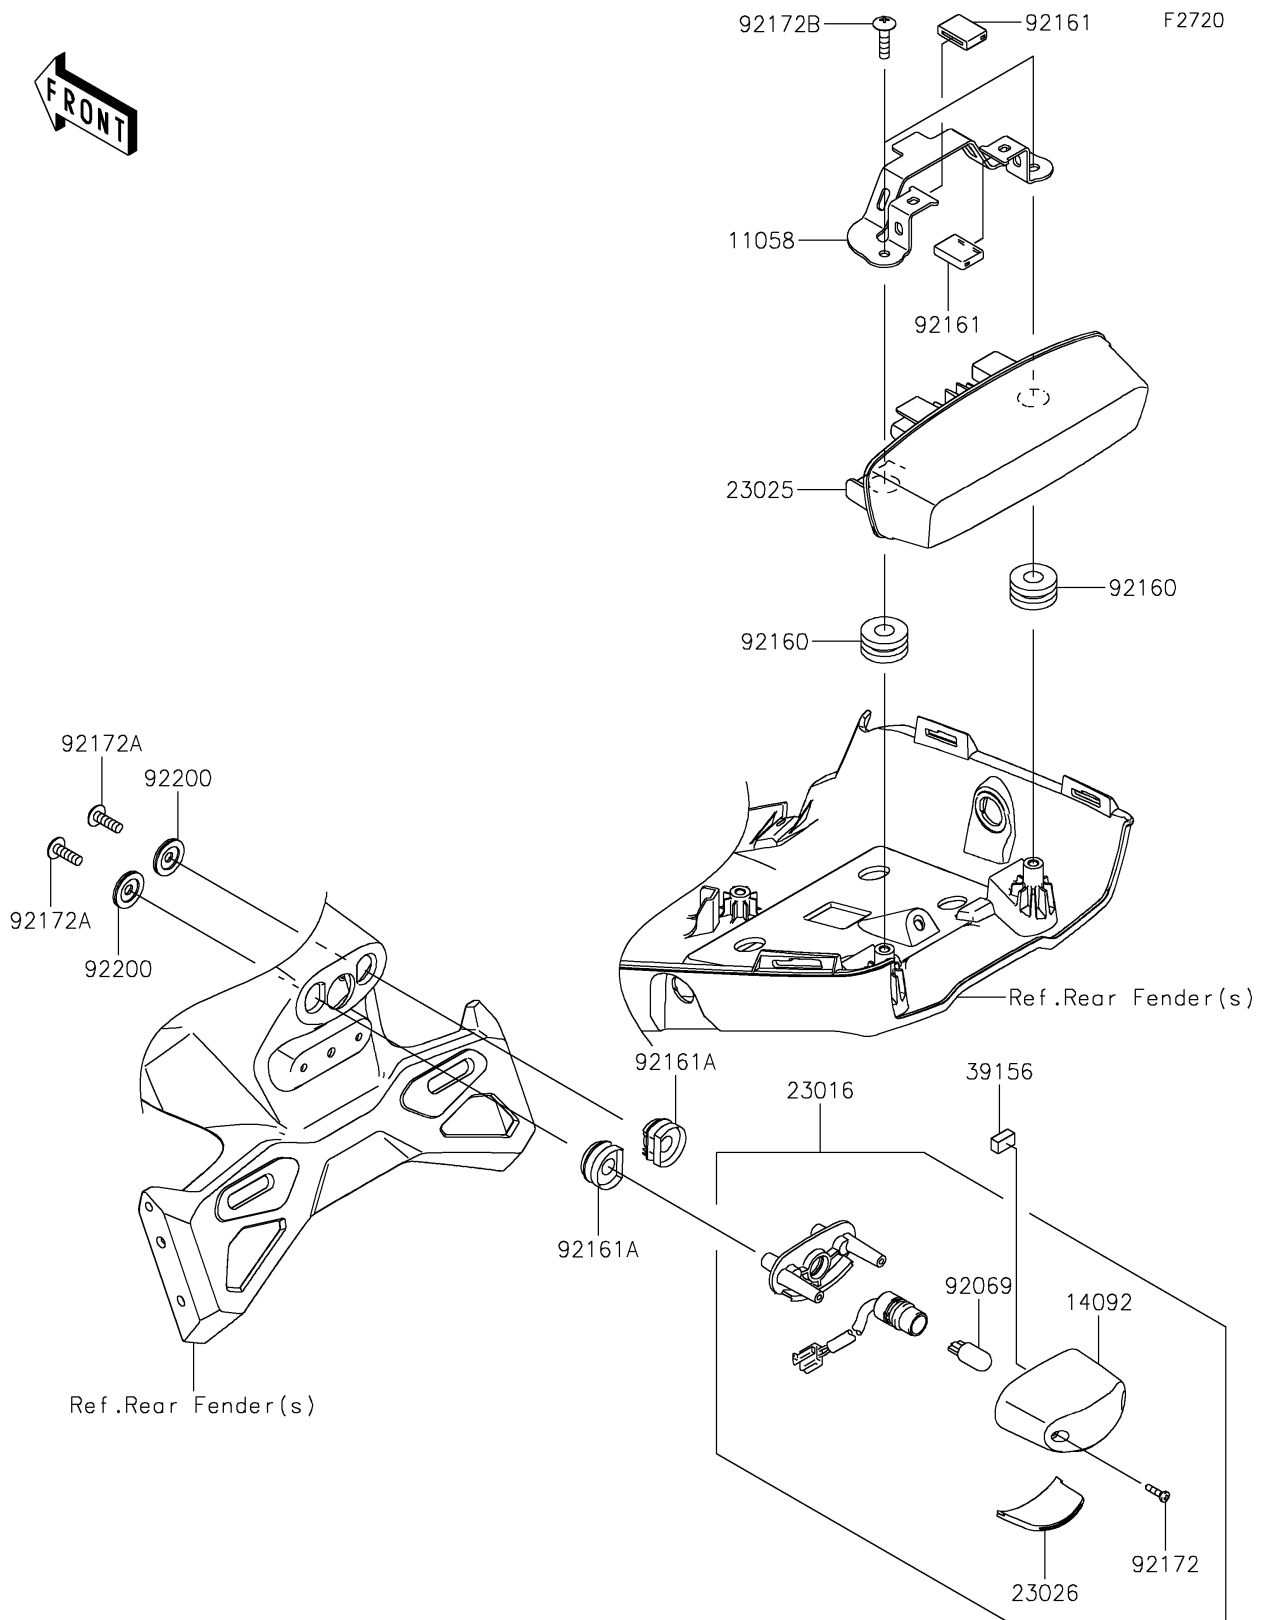

2026 KLE[®] 500 SE ABS

PARTS DIAGRAM

Taillight(s)

2026 KLE[®] 500 SE ABS

PARTS LIST

Taillight(s)

ITEM NAME	PART NUMBER	QUANTITY
BRACKET, TAIL LAMP (Ref # 11058)	11058-2894	1
COVER, LICENSE LAMP (Ref # 14092)	14092-0001	1
LAMP-ASSY, LICENCE (Ref # 23016)	23016-0610	1
LAMP-TAIL, LED (Ref # 23025)	23025-0396	1
LENS, LICENCE LAMP (Ref # 23026)	23026-0035	1
PAD, 7X12X5 (Ref # 39156)	39156-2292	1
BULB, 12V 5W (Ref # 92069)	92069-1016	1
DAMPER (Ref # 92160)	92160-1162	2
DAMPER, 15X21X5.5 (Ref # 92161)	92161-1472	2
DAMPER (Ref # 92161A)	92161-2128	2
SCREW, TAPPING, 2.9X13 (Ref # 92172)	92172-0343	2
SCREW, TAPPING, 5X16 (Ref # 92172A)	92172-0427	2
SCREW (Ref # 92172B)	92172-1072	2
WASHER, 5.5X20X2 (Ref # 92200)	92200-1971	2