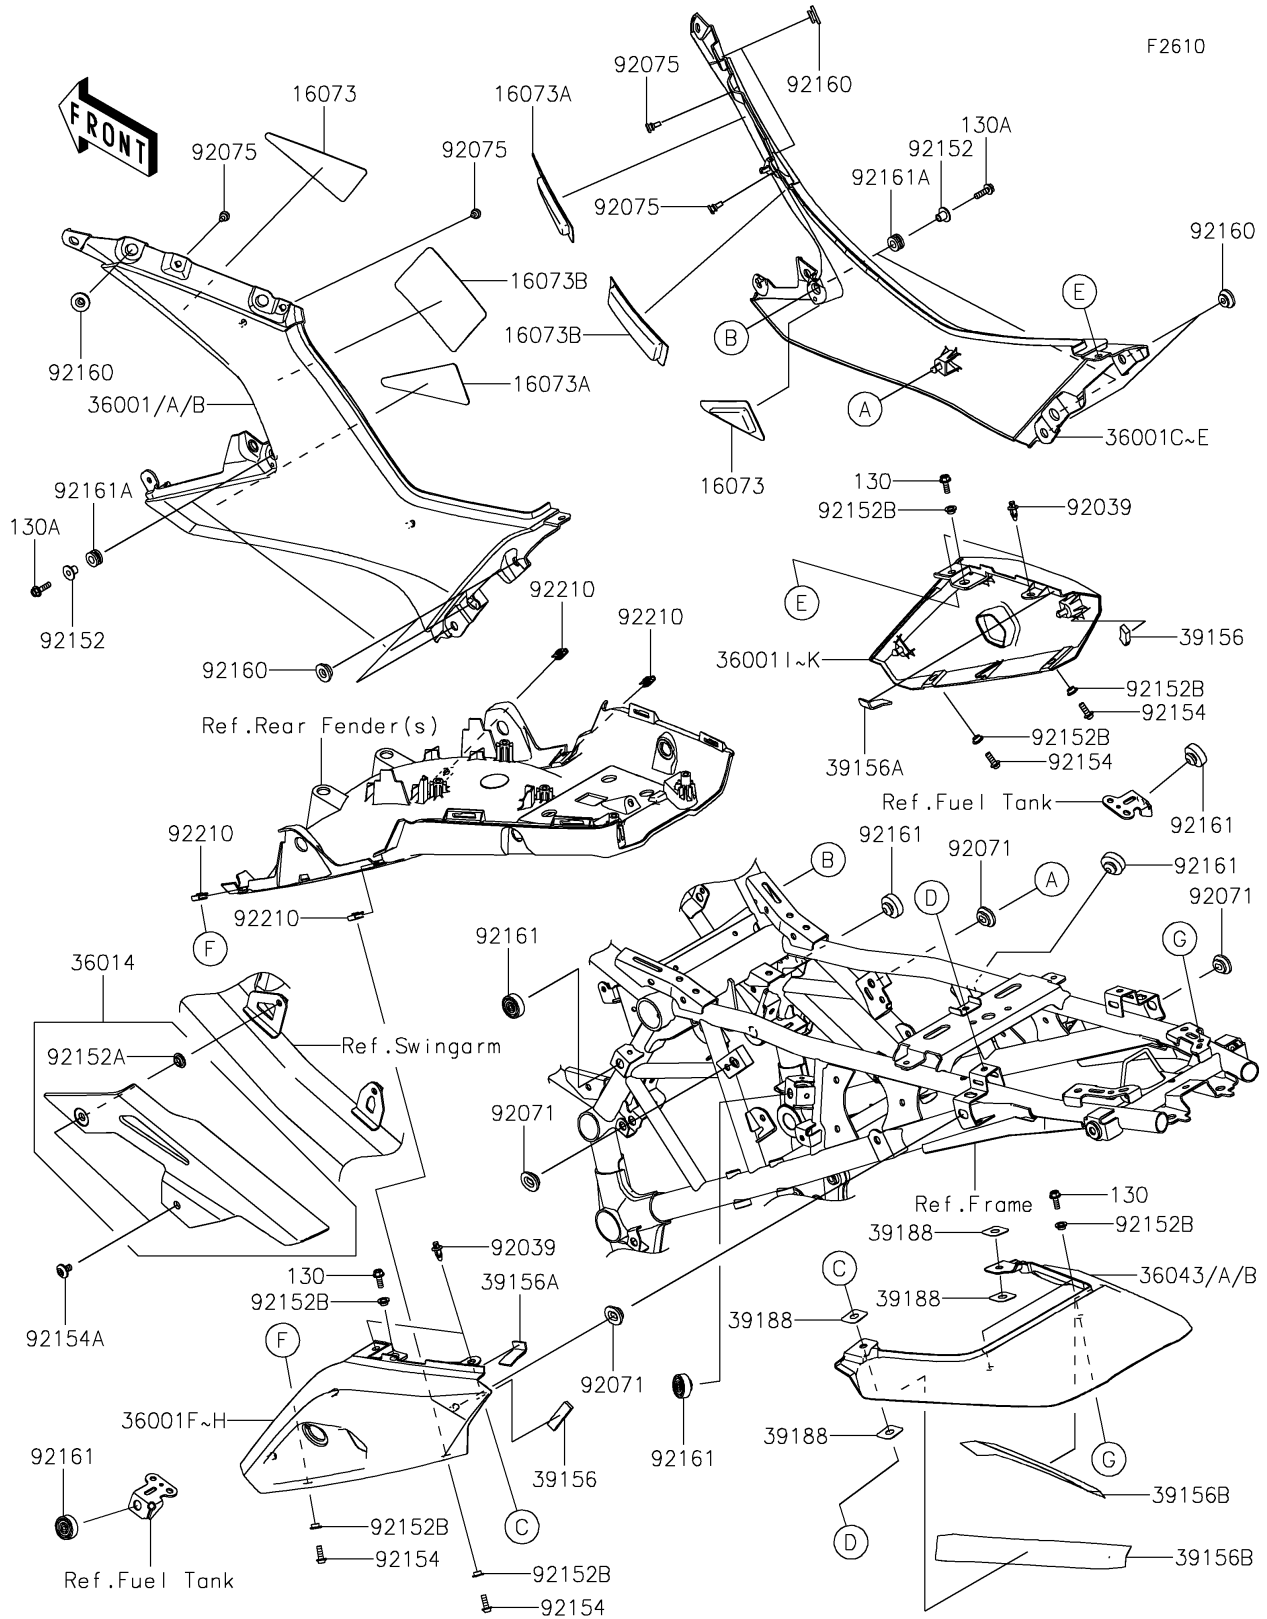

2026 KLE500 SE ABS

PARTS DIAGRAM

Side Covers/Chain Cover

2026 KLE500 SE ABS

PARTS LIST

Side Covers/Chain Cover

ITEM NAME	PART NUMBER	QUANTITY
INSULATOR (Ref # 16073)	16073-1170	2
INSULATOR (Ref # 16073A)	16073-1171	2
INSULATOR (Ref # 16073B)	16073-1172	2
COVER-SIDE,FR,LH,P.S.GRAY (Ref # 36001)	36001-0802-36S	1
COVER-SIDE,FR,LH,P.B.WHITE (Ref # 36001A)	36001-0802-54X	1
COVER-SIDE,FR,LH,B.D.GREEN (Ref # 36001B)	36001-0802-79H	1
COVER-SIDE,FR,RH,P.S.GRAY (Ref # 36001C)	36001-0803-36S	1
COVER-SIDE,FR,RH,P.B.WHITE (Ref # 36001D)	36001-0803-54X	1
COVER-SIDE,FR,RH,B.D.GREEN (Ref # 36001E)	36001-0803-79H	1
COVER-SIDE,RR,LH,P.S.GRAY (Ref # 36001F)	36001-0804-36S	1
COVER-SIDE,RR,LH,P.B.WHITE (Ref # 36001G)	36001-0804-54X	1
COVER-SIDE,RR,LH,B.D.GREEN (Ref # 36001H)	36001-0804-79H	1
COVER-SIDE,RR,RH,P.S.GRAY (Ref # 36001I)	36001-0805-36S	1
COVER-SIDE,RR,RH,P.B.WHITE (Ref # 36001J)	36001-0805-54X	1
COVER-SIDE,RR,RH,B.D.GREEN (Ref # 36001K)	36001-0805-79H	1
CASE-CHAIN (Ref # 36014)	36014-0044	1
COVER-TAIL,P.S.GRAY (Ref # 36043)	36043-0011-36S	1
COVER-TAIL,P.B.WHITE (Ref # 36043A)	36043-0011-54X	1
COVER-TAIL,B.D.GREEN (Ref # 36043B)	36043-0011-79H	1
PAD,35X10X5 (Ref # 39156)	39156-3874	2
PAD,35X17X2 (Ref # 39156A)	39156-3875	2
PAD,TAIL COVER (Ref # 39156B)	39156-3899	2
TAPE,TAIL COVER (Ref # 39188)	39188-0628	4
RIVET (Ref # 92039)	92039-0709	4
GROMMET,20X24X7.5 (Ref # 92071)	92071-0766	4
DAMPER,6X10X15 (Ref # 92075)	92075-1808	4
COLLAR (Ref # 92152)	92152-0329	4
COLLAR,8.8X11.2X4 (Ref # 92152A)	92152-0909	2
COLLAR,6X8X4.5 (Ref # 92152B)	92152-2395	8

2026 KLE500 SE ABS

PARTS LIST

Side Covers/Chain Cover

ITEM NAME	PART NUMBER	QUANTITY
BOLT,HEX HEAD,5X14 (Ref # 92154)	92154-4228	4
BOLT,SOCKET,6X10 (Ref # 92154A)	92154-4307	2
DAMPER (Ref # 92160)	92160-1613	8
DAMPER,SEAT,10X25X8 (Ref # 92161)	92161-0095	6
DAMPER (Ref # 92161A)	92161-2855	4
NUT (Ref # 92210)	92210-0571	4
BOLT-FLANGED,5X14 (Ref # 130)	130BA0514	4
BOLT-FLANGED,5X18 (Ref # 130A)	130BB0518	4