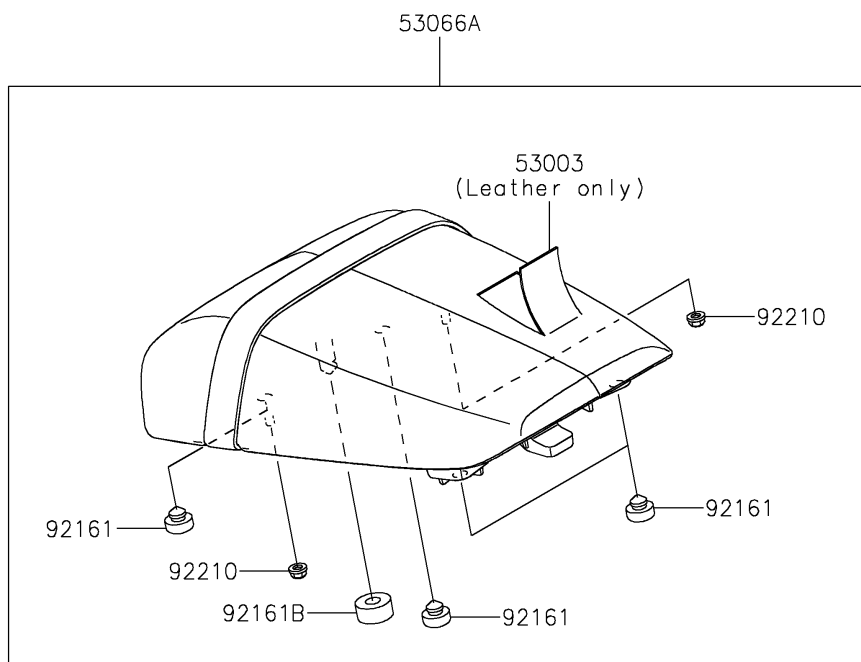

2026 KLE[®] 500 SE ABS

PARTS DIAGRAM

Seat

F2510

2026 KLE[®] 500 SE ABS

PARTS LIST

Seat

ITEM NAME	PART NUMBER	QUANTITY
LEATHER,RR,BLACK+GRY+BLK (Ref # 53003)	53003-0732-77S	1
LEATHER,FR,S.GRAY+BLK (Ref # 53003A)	53003-0739-13D	1
SEAT-ASSY,FR,S.GRAY+BLK (Ref # 53066)	53066-0968-13D	1
SEAT-ASSY,RR,BLACK+GRY+BLK (Ref # 53066A)	53066-0969-77S	1
DAMPER,10X20X8 (Ref # 92161)	92161-1609	4
DAMPER,SEAT BRACKET,FR (Ref # 92161A)	92161-1865	1
DAMPER (Ref # 92161B)	92161-2640	1
DAMPER (Ref # 92161C)	92161-2711	4
NUT,LOCK,FLANGED,6MM (Ref # 92210)	92210-0303	2