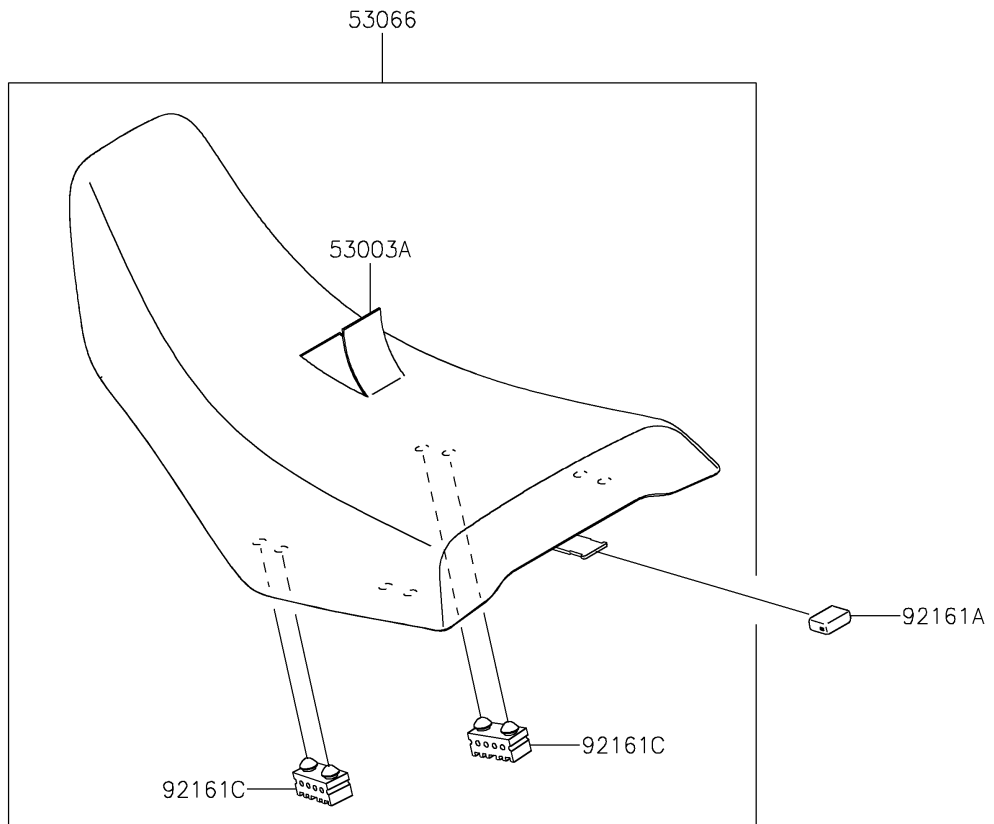

2026 KLE[®] 500 SE ABS

PARTS DIAGRAM

Seat

F2510

2026 KLE[®] 500 SE ABS

PARTS LIST

Seat

ITEM NAME	PART NUMBER	QUANTITY
LEATHER,RR,BLACK+GRY+BLK (Ref # 53003)	53003-0732-77S	1
LEATHER,FR,S.GRAY+BLK (Ref # 53003A)	53003-0739-13D	1
SEAT-ASSY,FR,S.GRAY+BLK (Ref # 53066)	53066-0968-13D	1
SEAT-ASSY,RR,BLACK+GRY+BLK (Ref # 53066A)	53066-0969-77S	1
DAMPER,10X20X8 (Ref # 92161)	92161-1609	4
DAMPER,SEAT BRACKET,FR (Ref # 92161A)	92161-1865	1
DAMPER (Ref # 92161B)	92161-2640	1
DAMPER (Ref # 92161C)	92161-2711	4
NUT,LOCK,FLANGED,6MM (Ref # 92210)	92210-0303	2