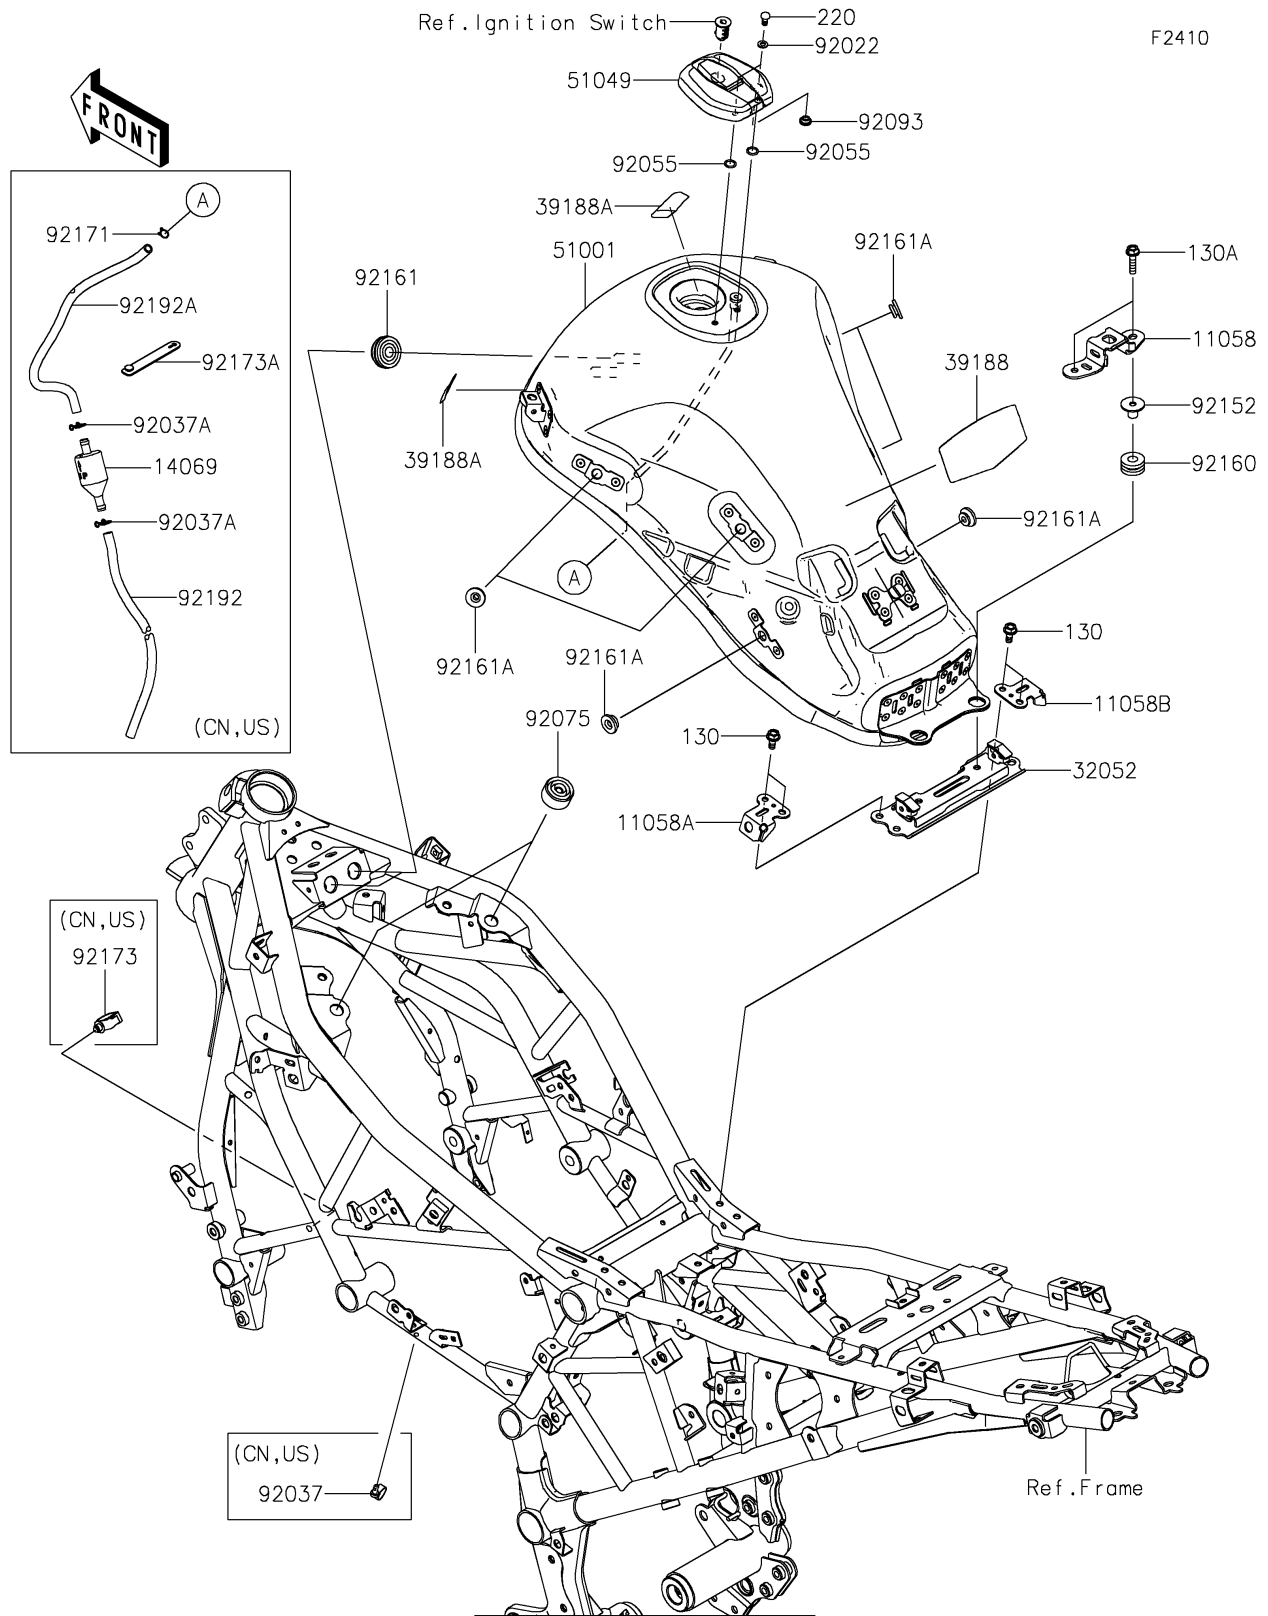

2026 KLE[®] 500 SE ABS

PARTS DIAGRAM

Fuel Tank

2026 KLE[®] 500 SE ABS

PARTS LIST

Fuel Tank

ITEM NAME

PART NUMBER

QUANTITY
