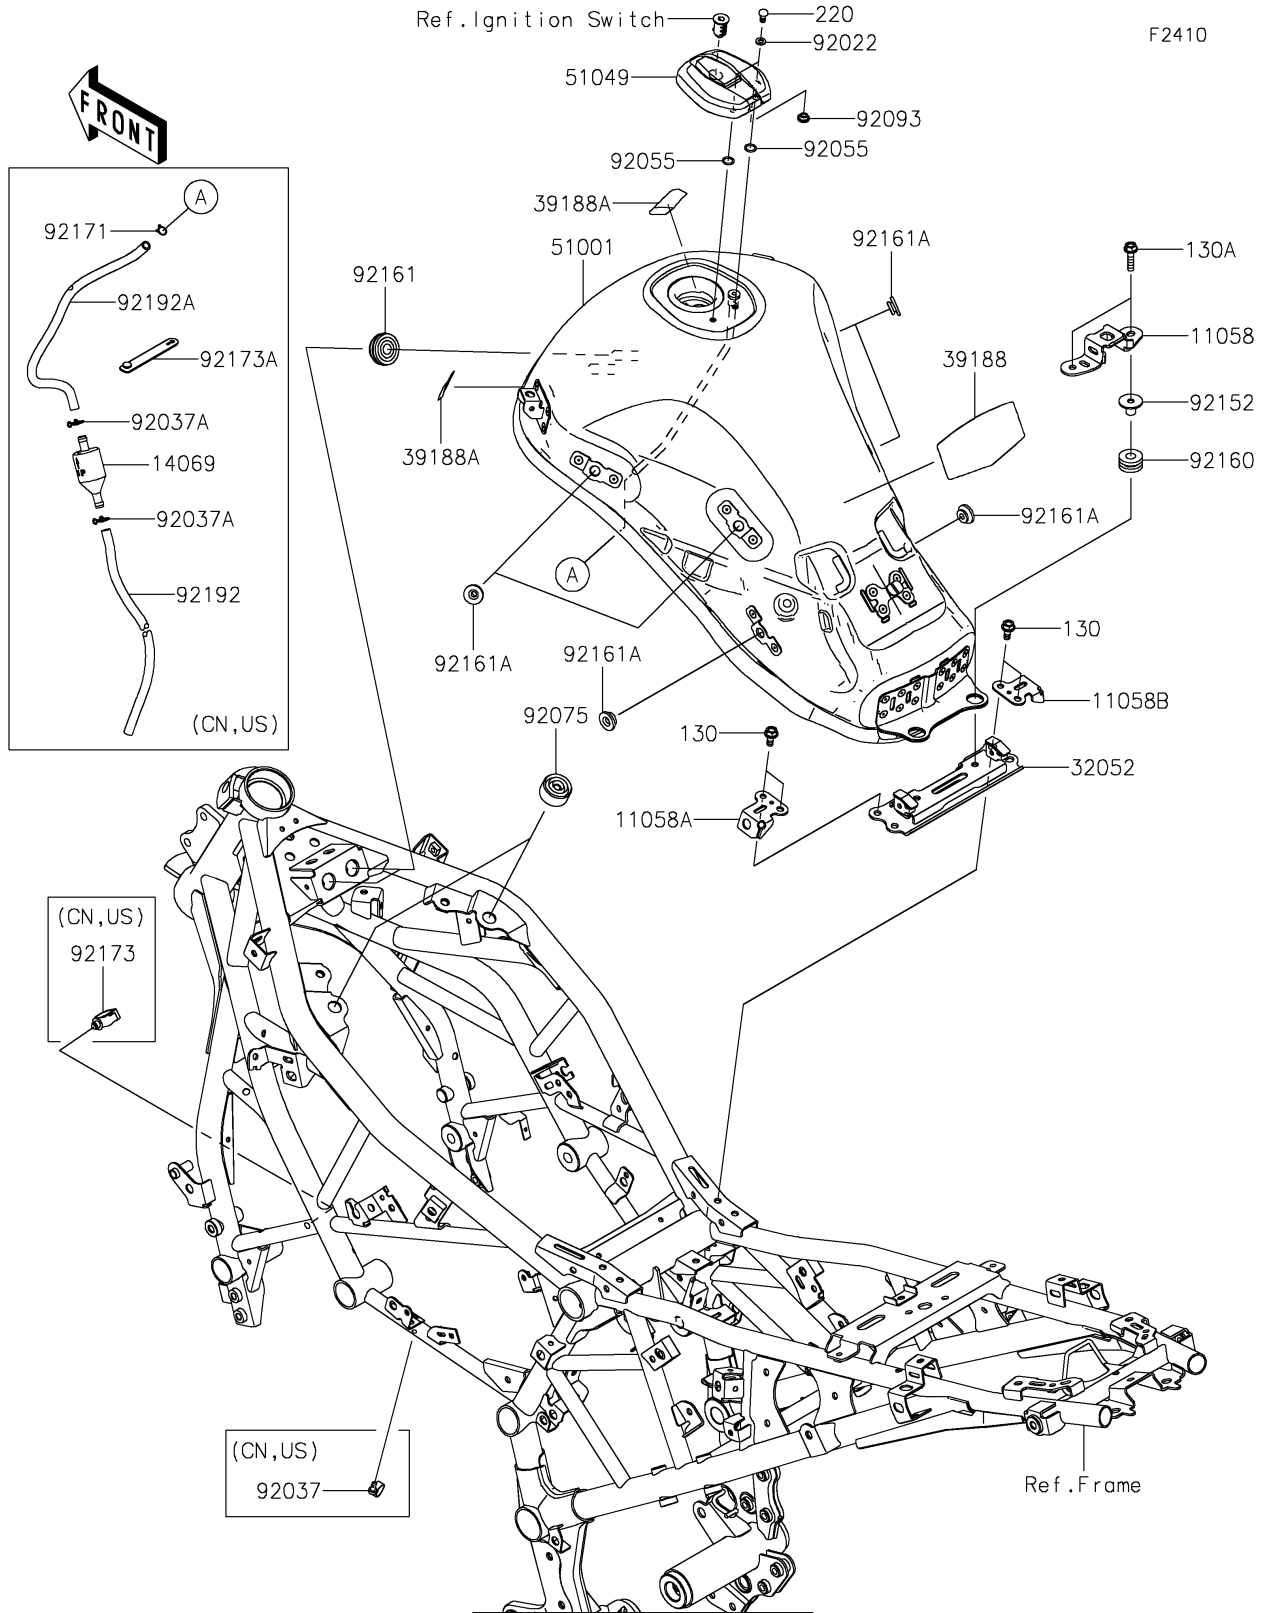

2026 KLE500 SE ABS

PARTS DIAGRAM

Fuel Tank

2026 KLE500 SE ABS

PARTS LIST

Fuel Tank

ITEM NAME	PART NUMBER	QUANTITY
BRACKET,FUEL TANK,CNT (Ref # 11058)	11058-2474	1
BRACKET,FUEL TANK,LH (Ref # 11058A)	11058-7359	1
BRACKET,FUEL TANK,RH (Ref # 11058B)	11058-7360	1
BREATHER,FUEL TANK (Ref # 14069)	14069-1004	1
BRACKET-TANK (Ref # 32052)	32052-0882	1
TAPE,FUEL TANK (Ref # 39188)	39188-0626	1
TAPE (Ref # 39188A)	39188-0629	2
TANK-COMP-FUEL,EBONY (Ref # 51001)	51001-0944-H8	1
CAP-TANK,FUEL (Ref # 51049)	51049-0770	1
WASHER,5.1X10X1.0 (Ref # 92022)	92022-1977	2
CLAMP,SPEED,L=58 (Ref # 92037)	92037-1163	1
CLAMP,TUBE (Ref # 92037A)	92037-147	2
RING-O (Ref # 92055)	92055-1023	2
DAMPER (Ref # 92075)	92075-015	2
SEAL,FUEL TANK CAP (Ref # 92093)	92093-1030	1
COLLAR,6.5X10X14.6 (Ref # 92152)	92152-0965	2
DAMPER (Ref # 92160)	92160-1162	2
DAMPER,10X32X8 (Ref # 92161)	92161-1791	2
DAMPER,6X20X7.5 (Ref # 92161A)	92161-1937	6
CLAMP,8X0.7 (Ref # 92171)	92171-1973	1
CLAMP,HOLDER CLIP (Ref # 92173)	92173-0868	1
CLAMP (Ref # 92173A)	92173-2194	1
TUBE,6X9X620 (Ref # 92192)	92192-1085	1
TUBE,6X9X285 (Ref # 92192A)	92192-2849	1
BOLT-FLANGED,6X14 (Ref # 130)	130BA0614	4
BOLT-FLANGED,6X25 (Ref # 130A)	130CB0625	2
SCREW-PAN-CROS,5X10 (Ref # 220)	220AA0510	2