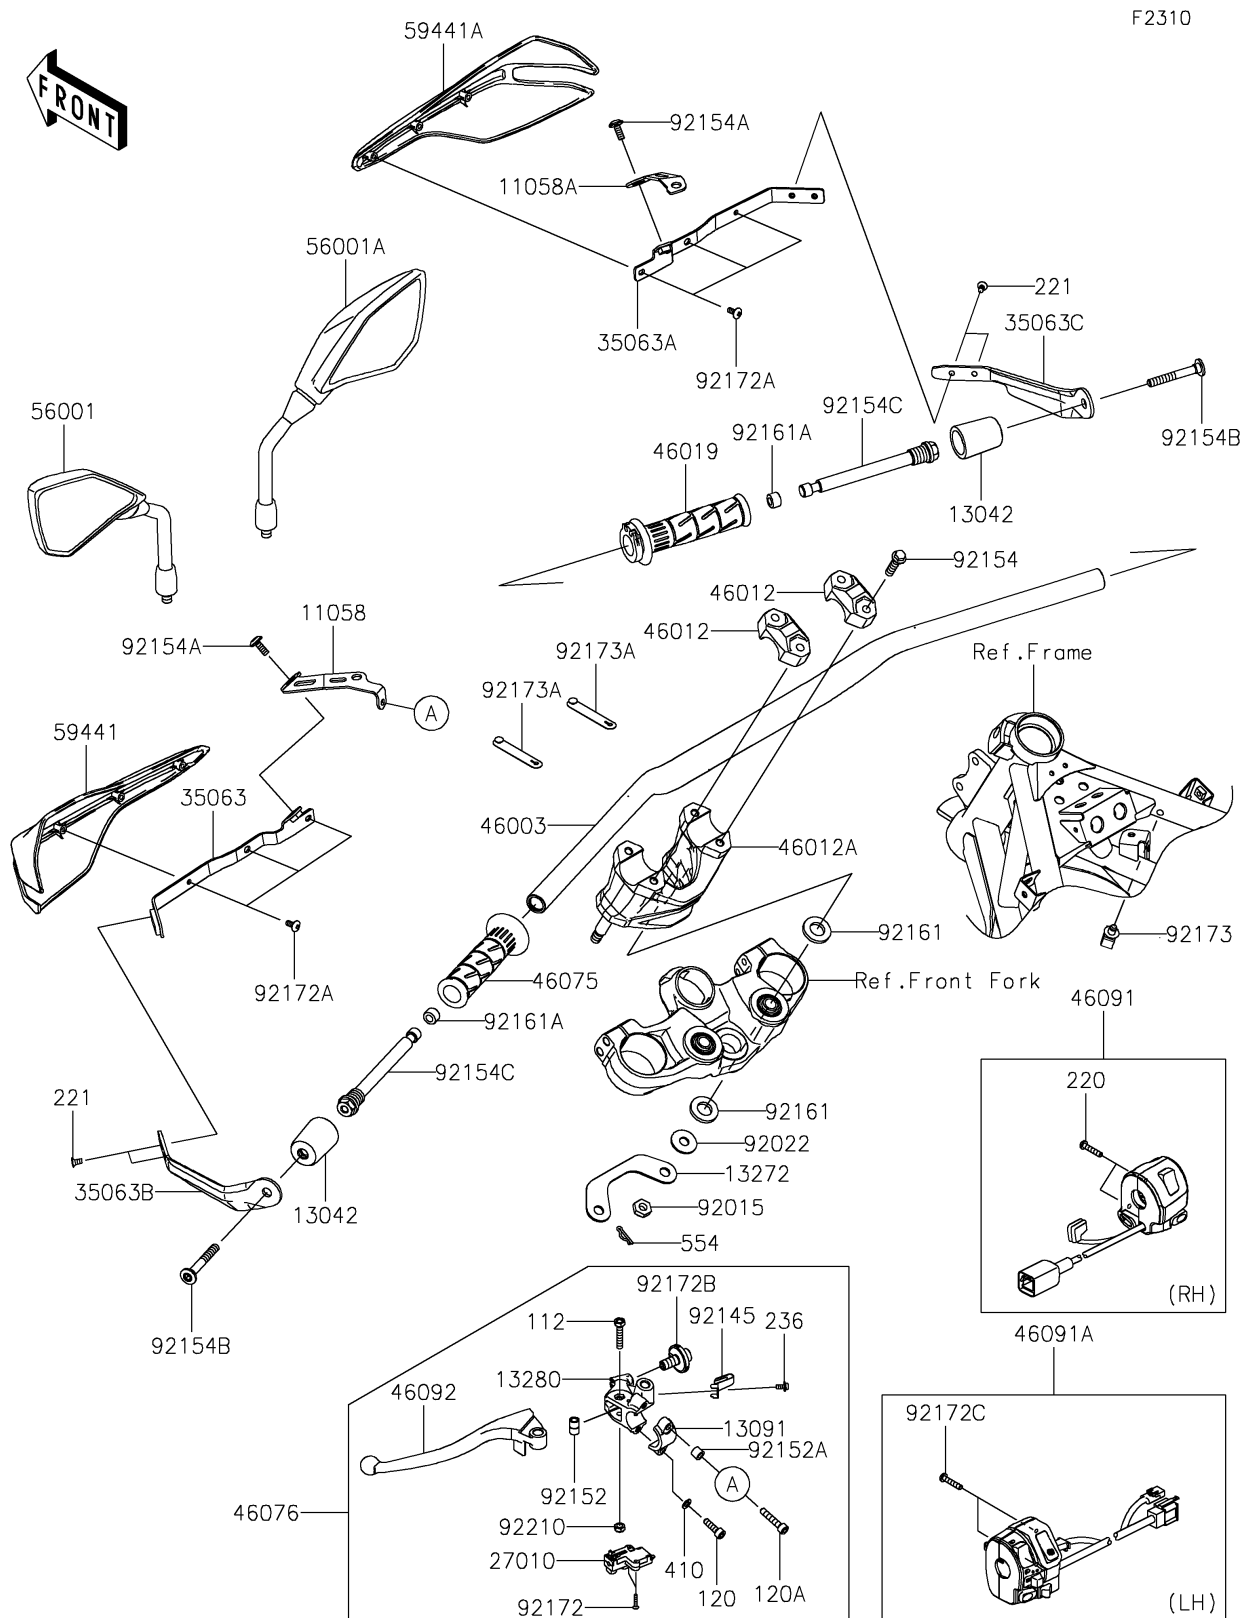

2026 KLE500 SE ABS

PARTS DIAGRAM

Handlebar