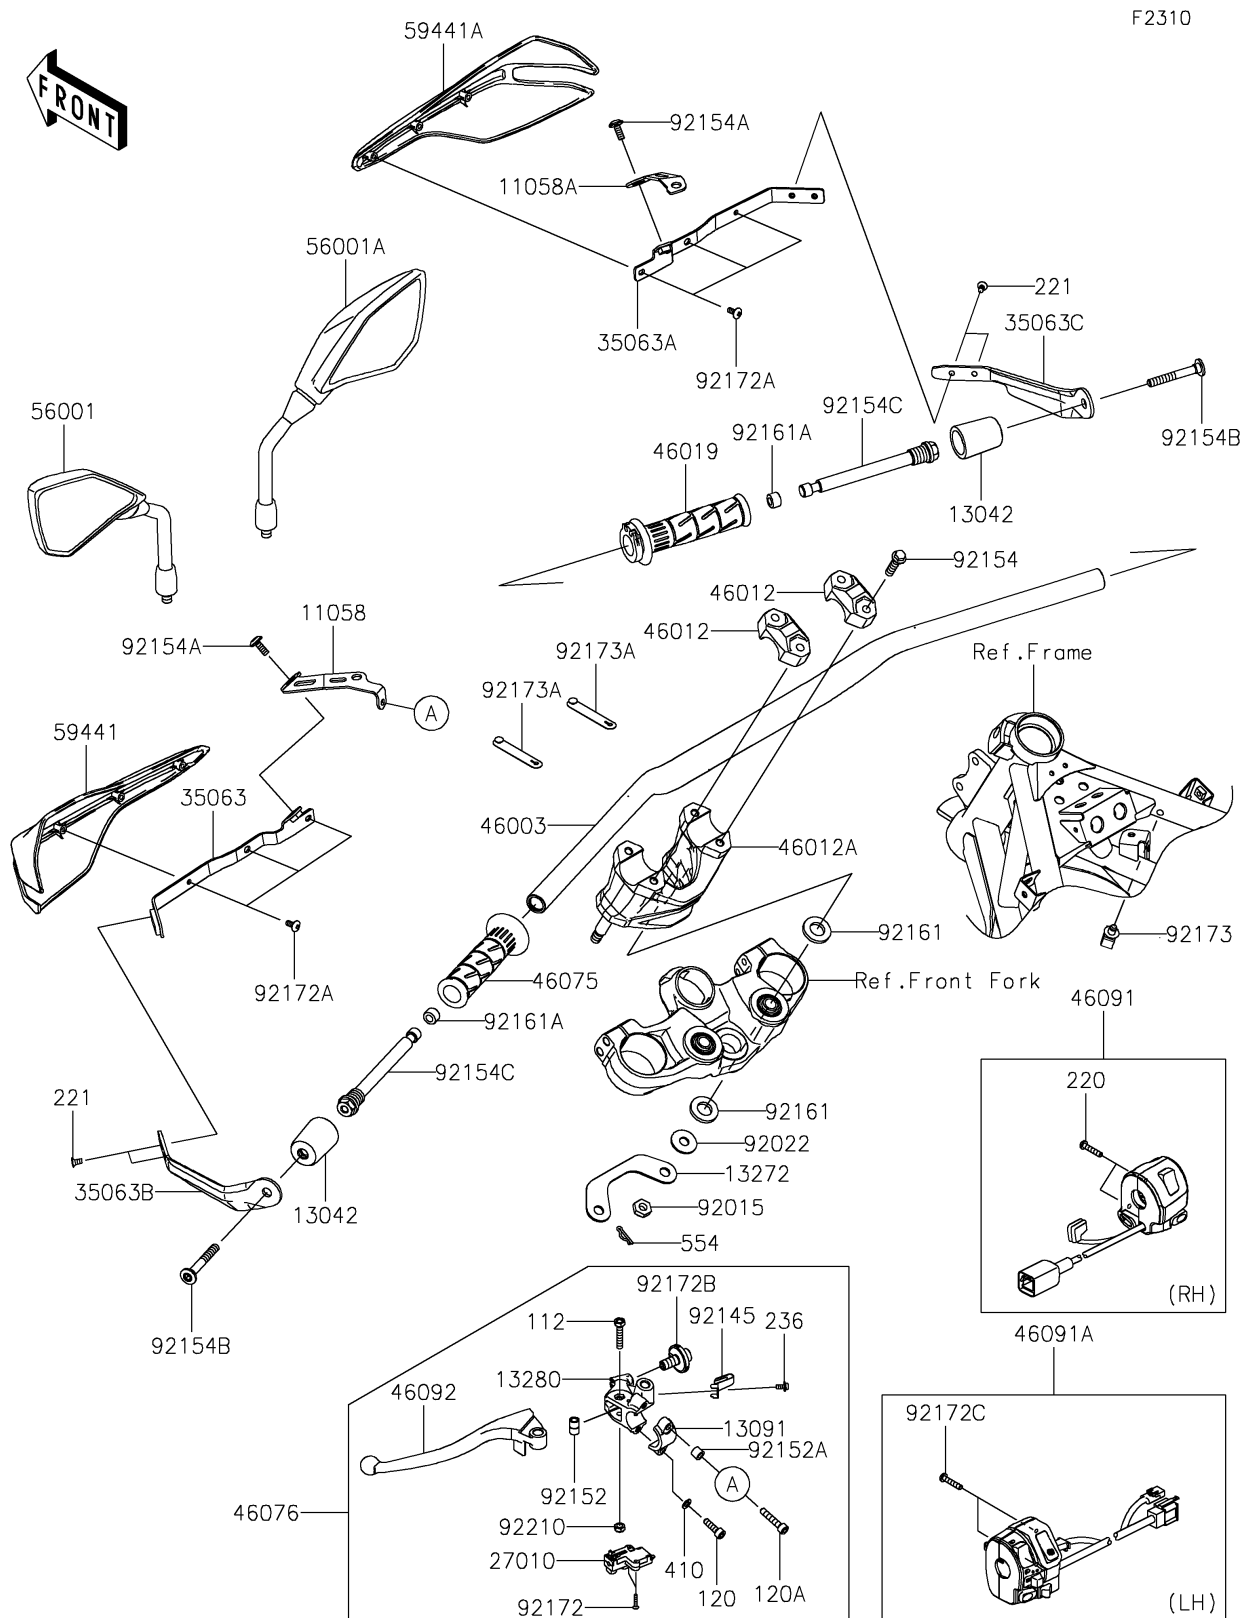

2026 KLE® 500 SE ABS

PARTS DIAGRAM

Handlebar