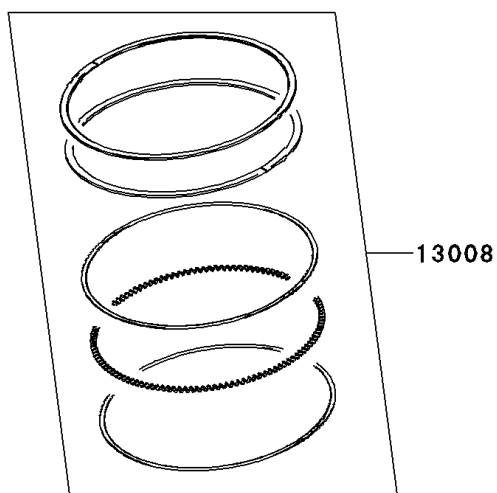

2009 KFX[®] 450R

PARTS DIAGRAM

Cylinder/Piston(s)

Kawasaki

Let the Good Times Roll[®]

E1120

2009 KFX[®] 450R

PARTS LIST

Cylinder/Piston(s)

Kawasaki

Let the Good Times Roll[®]

ITEM NAME

PART NUMBER

QUANTITY
