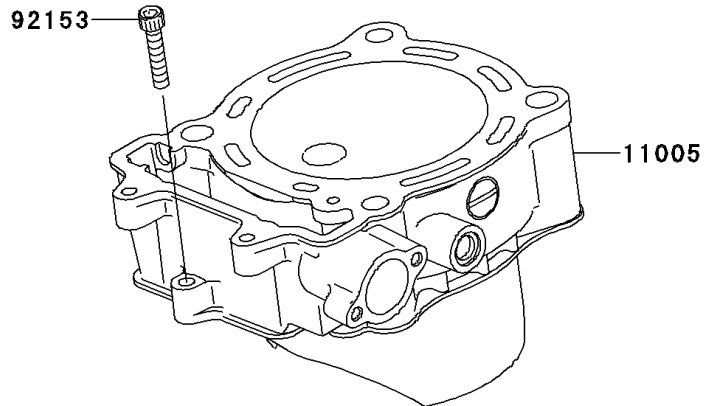

2008 KFX[®] 450R

PARTS DIAGRAM

Cylinder/Piston(s)

E1120

2008 KFX[®] 450R

PARTS LIST

Cylinder/Piston(s)

ITEM NAME	PART NUMBER	QUANTITY
CYLINDER-ENGINE (Ref # 11005)	11005-0080	1
GASKET,CYLINDER BASE (Ref # 11061)	11061-0234	1
PISTON-ENGINE (Ref # 13001)	13001-0079	1
PIN-PISTON (Ref # 13002)	13002-0014	1
RING-SET-PISTON (Ref # 13008)	13008-0022	1
RING-SNAP (Ref # 92033)	92033-1188	2
PIN,10.1X12X14 (Ref # 92043)	92043-4009	2
BOLT,6X30 (Ref # 92153)	92153-0844	1