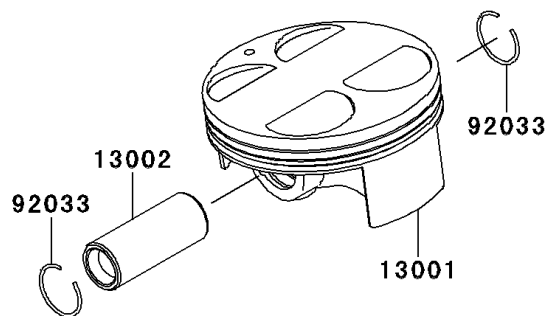

2008 KFX[®] 450R

PARTS DIAGRAM

Cylinder/Piston(s)

E1120

2008 KFX[®] 450R

PARTS LIST

Cylinder/Piston(s)

ITEM NAME	PART NUMBER	QUANTITY
CYLINDER-ENGINE (Ref # 11005)	11005-0080	1
GASKET,CYLINDER BASE (Ref # 11061)	11061-0234	1
PISTON-ENGINE (Ref # 13001)	13001-0079	1
PIN-PISTON (Ref # 13002)	13002-0014	1
RING-SET-PISTON (Ref # 13008)	13008-0022	1
RING-SNAP (Ref # 92033)	92033-1188	2
PIN,10.1X12X14 (Ref # 92043)	92043-4009	2
BOLT,6X30 (Ref # 92153)	92153-0844	1