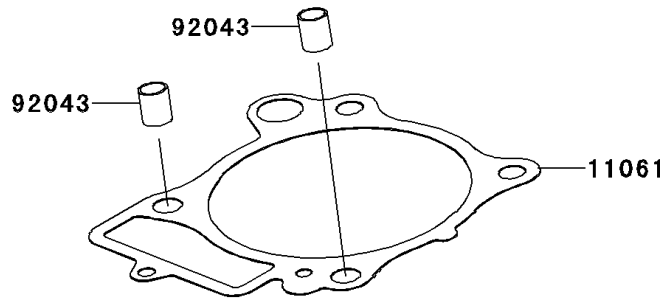

2008 KFX[®] 450R

PARTS DIAGRAM

Cylinder/Piston(s)

E1120

2008 KFX[®] 450R

PARTS LIST

Cylinder/Piston(s)

ITEM NAME	PART NUMBER	QUANTITY
CYLINDER-ENGINE (Ref # 11005)	11005-0080	1
GASKET,CYLINDER BASE (Ref # 11061)	11061-0234	1
PISTON-ENGINE (Ref # 13001)	13001-0079	1
PIN-PISTON (Ref # 13002)	13002-0014	1
RING-SET-PISTON (Ref # 13008)	13008-0022	1
RING-SNAP (Ref # 92033)	92033-1188	2
PIN,10.1X12X14 (Ref # 92043)	92043-4009	2
BOLT,6X30 (Ref # 92153)	92153-0844	1