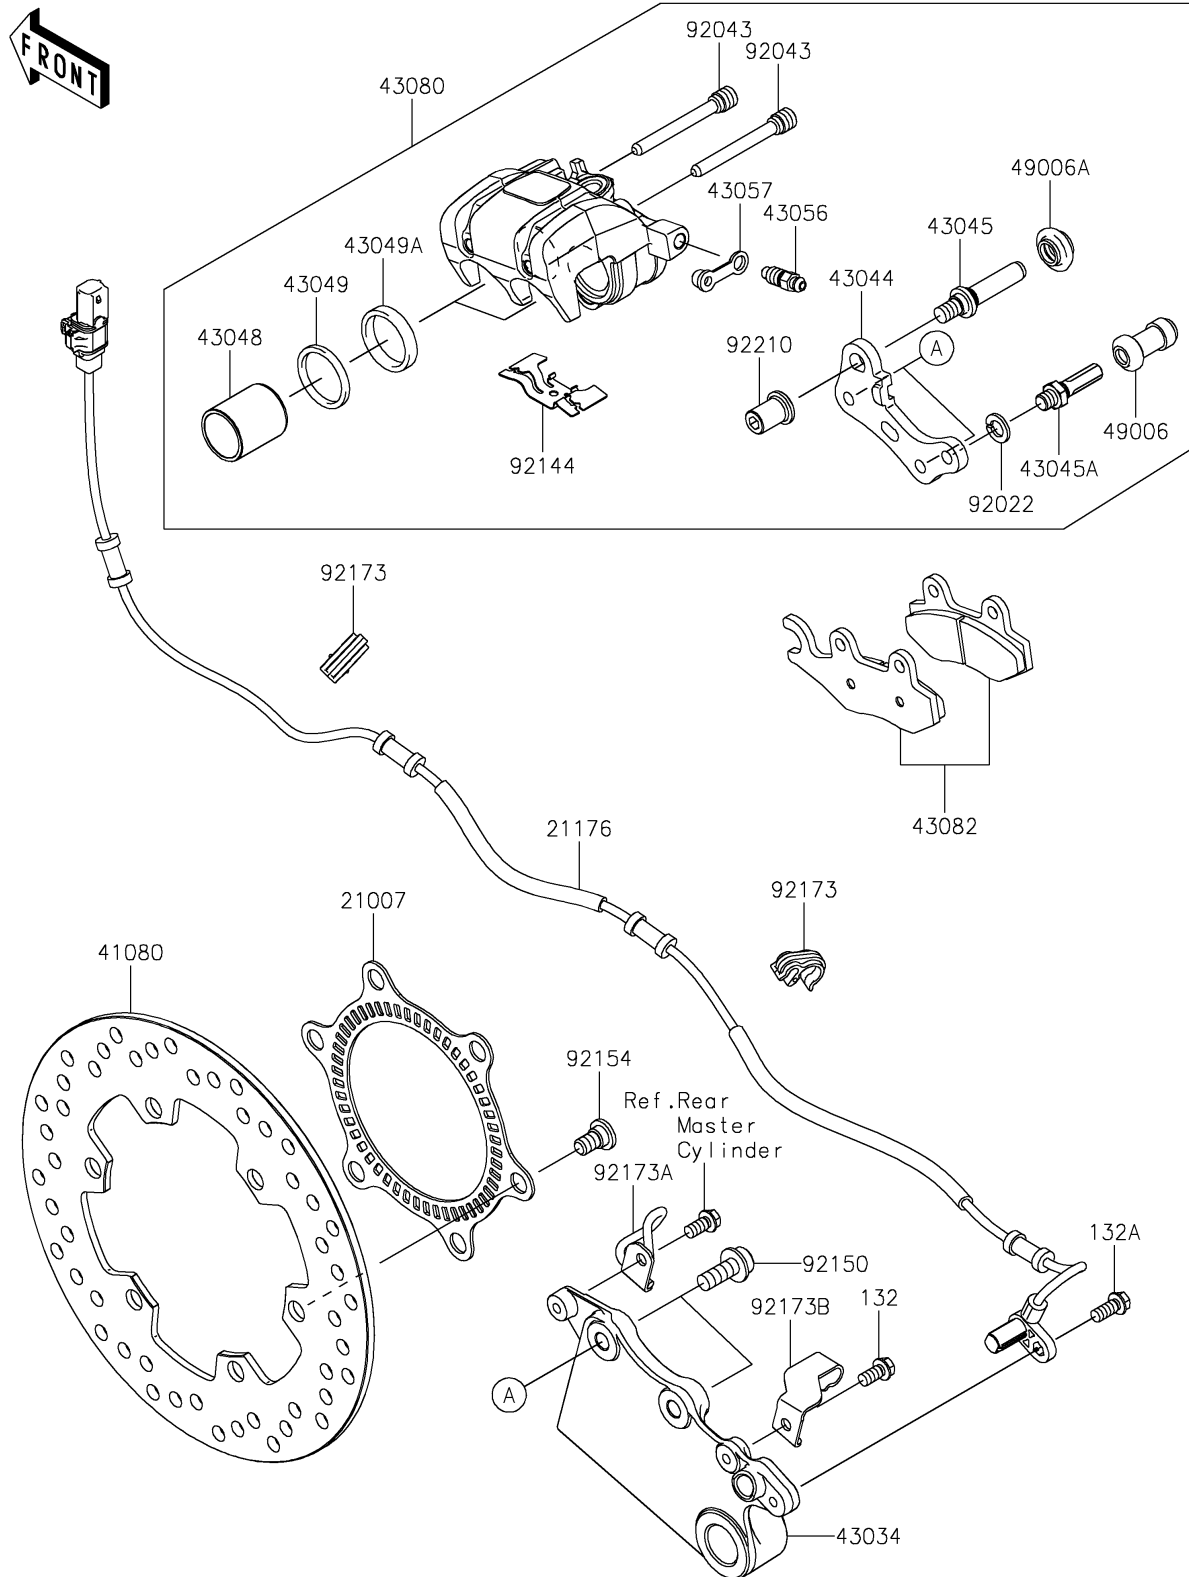

2026 KLE500 SE ABS

PARTS DIAGRAM

Rear Brake

F2294

2026 KLE500 SE ABS

PARTS LIST

Rear Brake

ITEM NAME

PART NUMBER

QUANTITY
