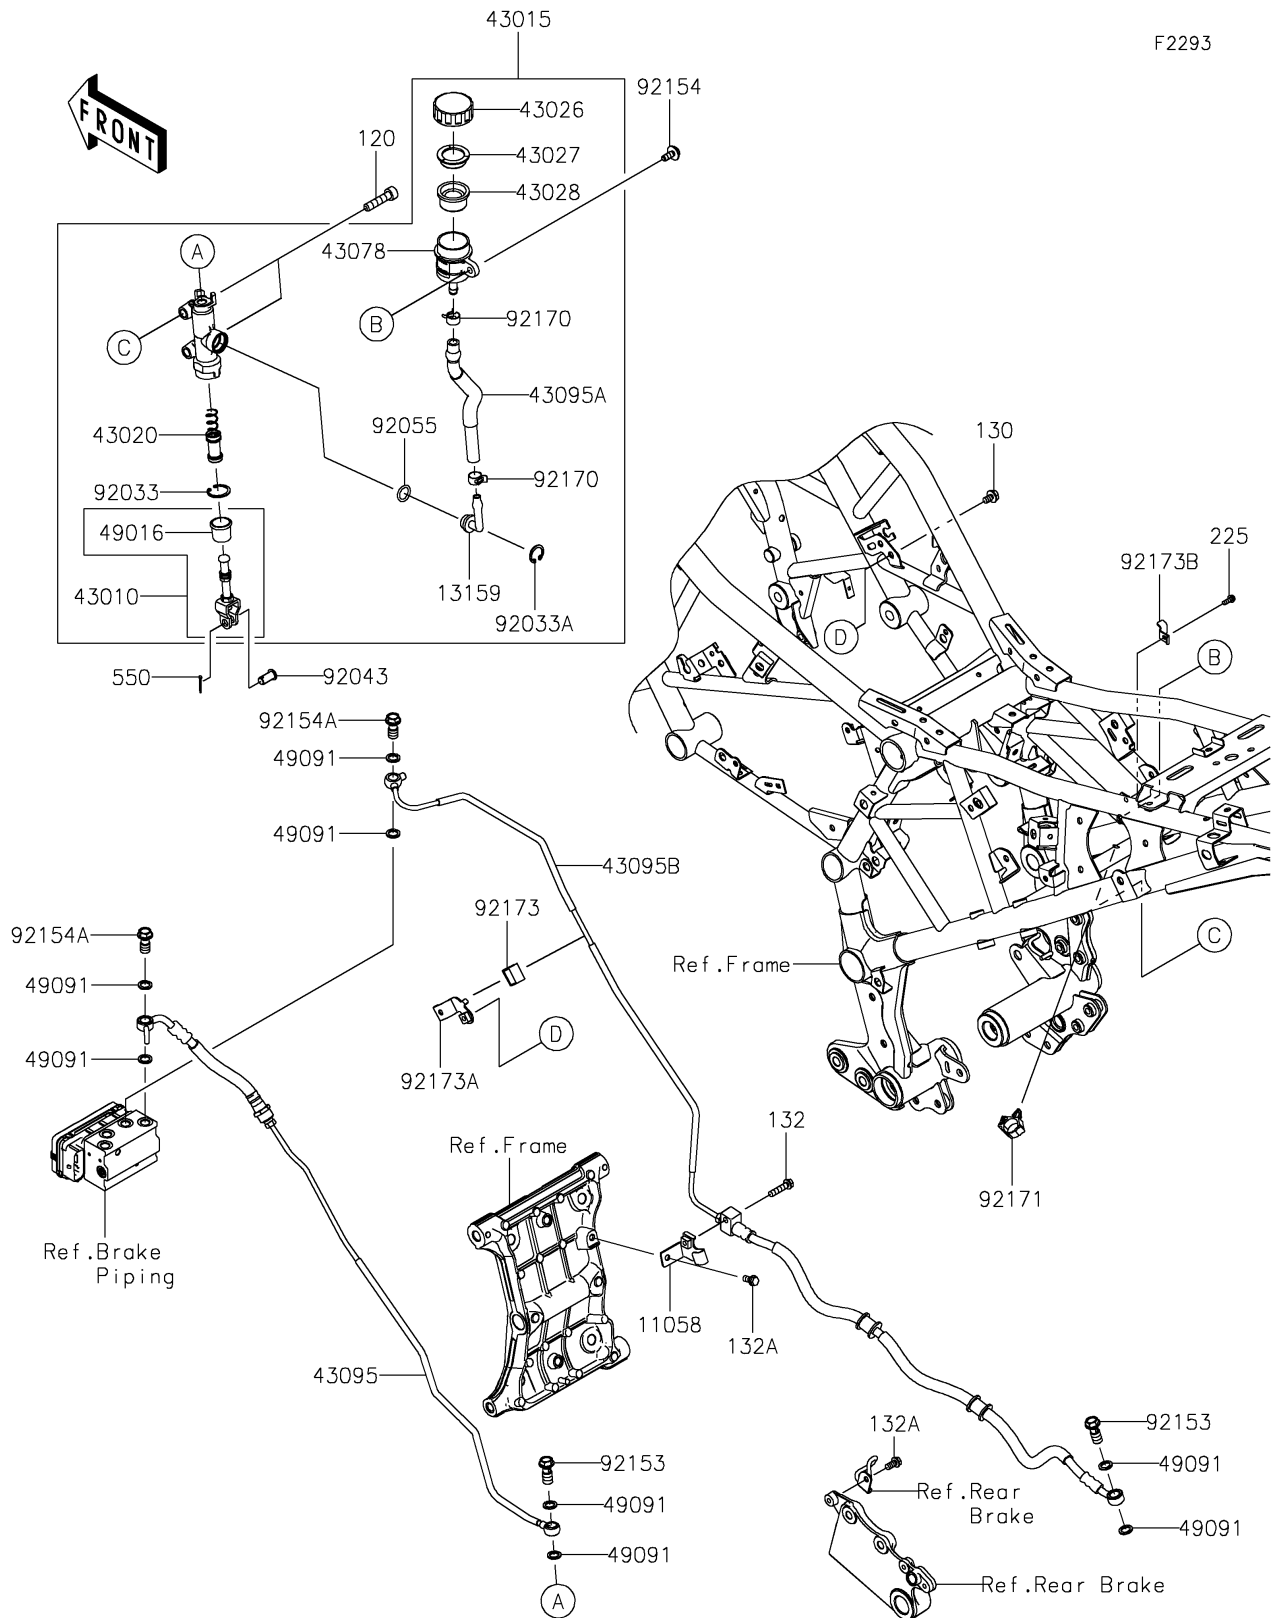

2026 KLE500 SE ABS

PARTS DIAGRAM

Rear Master Cylinder

2026 KLE500 SE ABS

PARTS LIST

Rear Master Cylinder

ITEM NAME	PART NUMBER	QUANTITY
BRACKET (Ref # 11058)	11058-2748	1
CONNECTOR (Ref # 13159)	13159-1056	1
ROD-ASSY-BRAKE (Ref # 43010)	43010-0021	1
CYLINDER-ASSY-MASTER,RR (Ref # 43015)	43015-0842	1
PISTON-COMP-BRAKE,RR (Ref # 43020)	43020-1067	1
CAP-BRAKE (Ref # 43026)	43026-0009	1
PLATE-DIAPHRAGM (Ref # 43027)	43027-1053	1
DIAPHRAGM (Ref # 43028)	43028-1065	1
RESERVOIR (Ref # 43078)	43078-0040	1
HOSE-BRAKE,ABS UNIT-RR M/C (Ref # 43095)	43095-2089	1
HOSE-BRAKE (Ref # 43095A)	43095-2266	1
HOSE-BRAKE,ABS UNIT-RR CALIPER (Ref # 43095B)	43095-2289	1
COVER-SEAL,BRAKE PISTON (Ref # 49016)	49016-1103	1
WASHER-SEAL,10.1X14.5X1.5 (Ref # 49091)	49091-0001	8
RING-SNAP,20.9X24.6X1.2 (Ref # 92033)	92033-0079	1
RING-SNAP,20.5MM (Ref # 92033A)	92033-1186	1
PIN (Ref # 92043)	92043-0182	1
RING-O,14.8X2.4 (Ref # 92055)	92055-0741	1
BOLT,OIL,L=23 (Ref # 92153)	92153-0627	2
BOLT,UPSET-WP,6X16 (Ref # 92154)	92154-2244	1
BOLT (Ref # 92154A)	92154-7600	2
CLAMP,HOSE (Ref # 92170)	92170-1091	2
CLAMP,BRAKE HOSE (Ref # 92171)	92171-0316	1
CLAMP,METAL PIPE (Ref # 92173)	92173-0986	1
CLAMP (Ref # 92173A)	92173-2927	1
CLAMP (Ref # 92173B)	92173-2928	1
BOLT-SOCKET,8X35 (Ref # 120)	120CB0835	2
BOLT-FLANGED,6X10 (Ref # 130)	130BB0610	1
BOLT-FLANGED-SMALL,6X25 (Ref # 132)	132BA0625	1

2026 KLE500 SE ABS

PARTS LIST

Rear Master Cylinder

ITEM NAME	PART NUMBER	QUANTITY
BOLT-FLANGED-SMALL,6X12 (Ref # 132A)	132BB0612	2
SCREW-PAN-WSP-CROS,4X12 (Ref # 225)	225AB0412	1
PIN-COTTER,2.0X15 (Ref # 550)	550AA2015	1