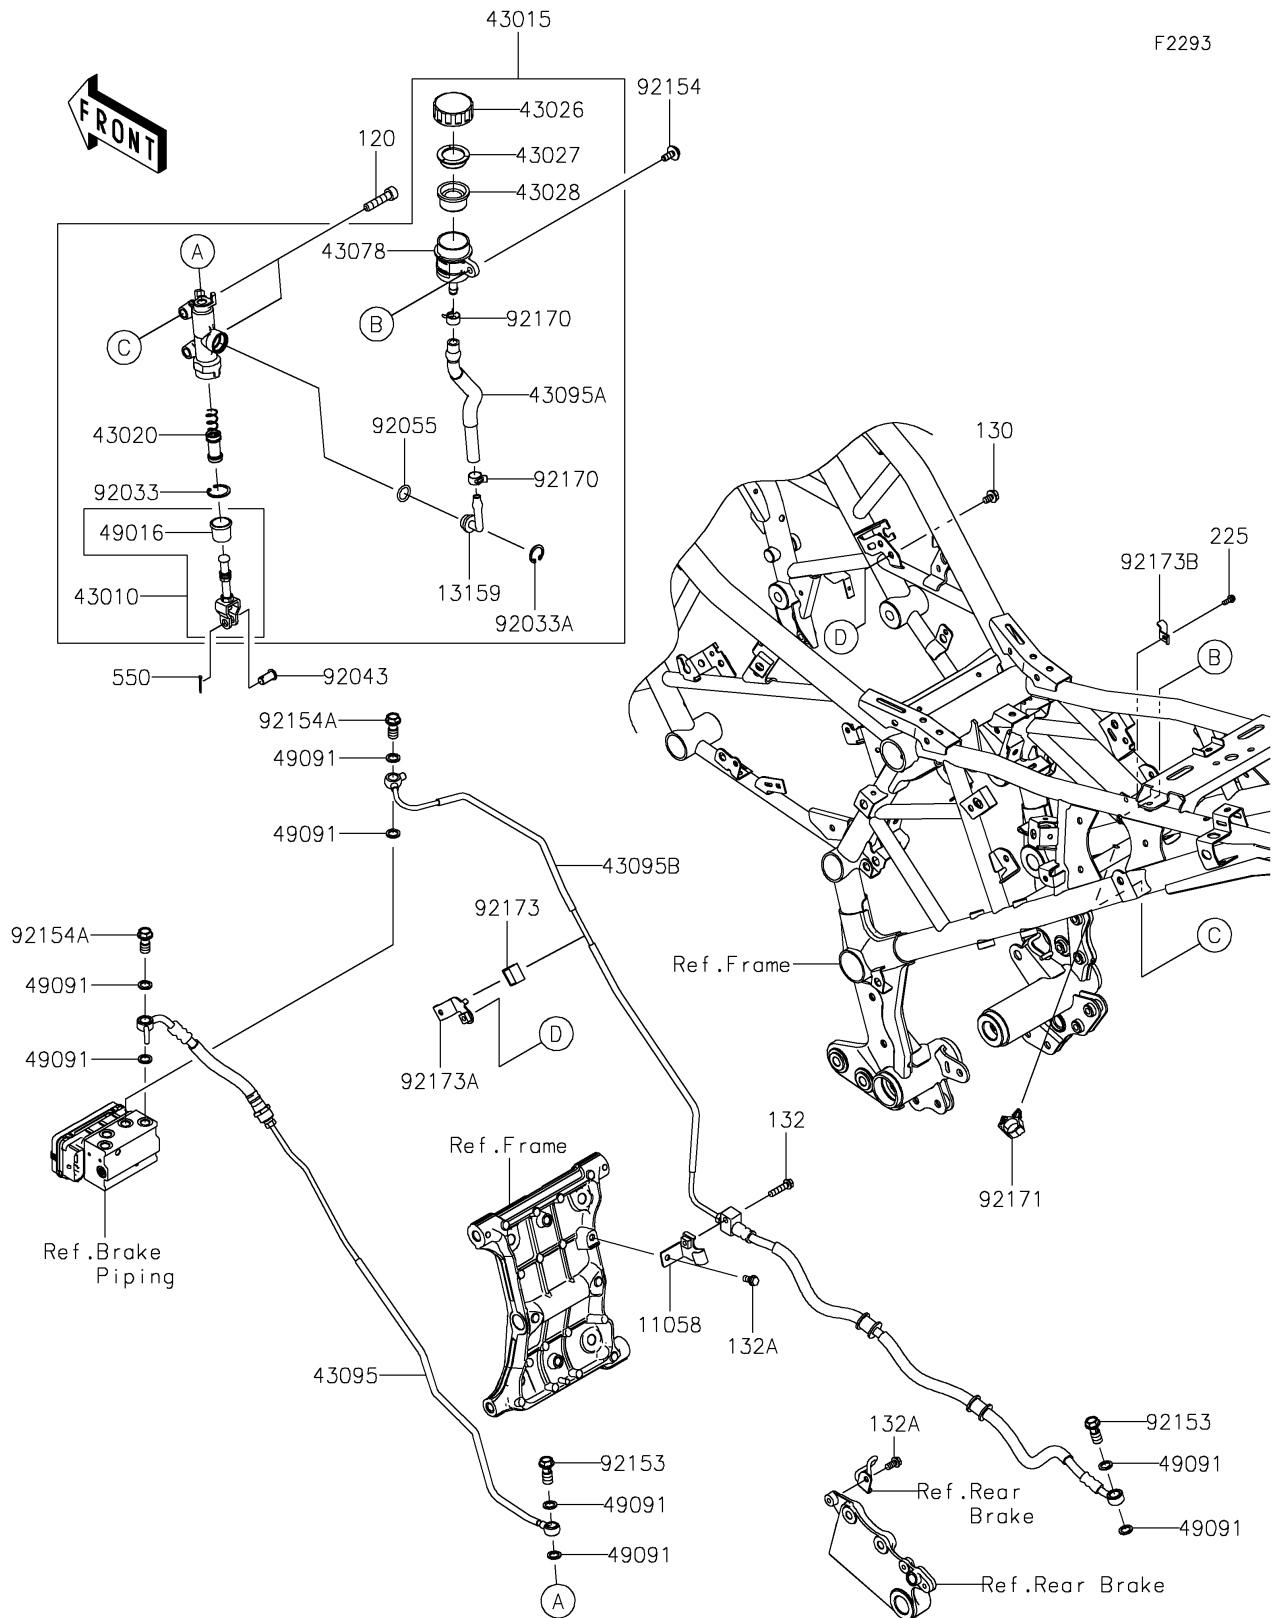

2026 KLE[®] 500 SE ABS

PARTS DIAGRAM

Rear Master Cylinder

F2293

2026 KLE® 500 SE ABS

PARTS LIST

Rear Master Cylinder

ITEM NAME	PART NUMBER	QUANTITY
BRACKET (Ref # 11058)	11058-2748	1
CONNECTOR (Ref # 13159)	13159-1056	1
ROD-ASSY-BRAKE (Ref # 43010)	43010-0021	1
CYLINDER-ASSY-MASTER,RR (Ref # 43015)	43015-0842	1
PISTON-COMP-BRAKE,RR (Ref # 43020)	43020-1067	1
CAP-BRAKE (Ref # 43026)	43026-0009	1
PLATE-DIAPHRAGM (Ref # 43027)	43027-1053	1
DIAPHRAGM (Ref # 43028)	43028-1065	1
RESERVOIR (Ref # 43078)	43078-0040	1
HOSE-BRAKE,ABS UNIT-RR M/C (Ref # 43095)	43095-2089	1
HOSE-BRAKE (Ref # 43095A)	43095-2266	1
HOSE-BRAKE,ABS UNIT-RR CALIPER (Ref # 43095B)	43095-2289	1
COVER-SEAL,BRAKE PISTON (Ref # 49016)	49016-1103	1
WASHER-SEAL,10.1X14.5X1.5 (Ref # 49091)	49091-0001	8
RING-SNAP,20.9X24.6X1.2 (Ref # 92033)	92033-0079	1
RING-SNAP,20.5MM (Ref # 92033A)	92033-1186	1
PIN (Ref # 92043)	92043-0182	1
RING-O,14.8X2.4 (Ref # 92055)	92055-0741	1
BOLT,OIL,L=23 (Ref # 92153)	92153-0627	2
BOLT,UPSET-WP,6X16 (Ref # 92154)	92154-2244	1
BOLT (Ref # 92154A)	92154-7600	2
CLAMP,HOSE (Ref # 92170)	92170-1091	2
CLAMP,BRAKE HOSE (Ref # 92171)	92171-0316	1
CLAMP,METAL PIPE (Ref # 92173)	92173-0986	1
CLAMP (Ref # 92173A)	92173-2927	1
CLAMP (Ref # 92173B)	92173-2928	1
BOLT-SOCKET,8X35 (Ref # 120)	120CB0835	2
BOLT-FLANGED,6X10 (Ref # 130)	130BB0610	1
BOLT-FLANGED-SMALL,6X25 (Ref # 132)	132BA0625	1

2026 KLE[®] 500 SE ABS

PARTS LIST

Rear Master Cylinder

ITEM NAME	PART NUMBER	QUANTITY
BOLT-FLANGED-SMALL,6X12 (Ref # 132A)	132BB0612	2
SCREW-PAN-WSP-CROS,4X12 (Ref # 225)	225AB0412	1
PIN-COTTER,2.0X15 (Ref # 550)	550AA2015	1