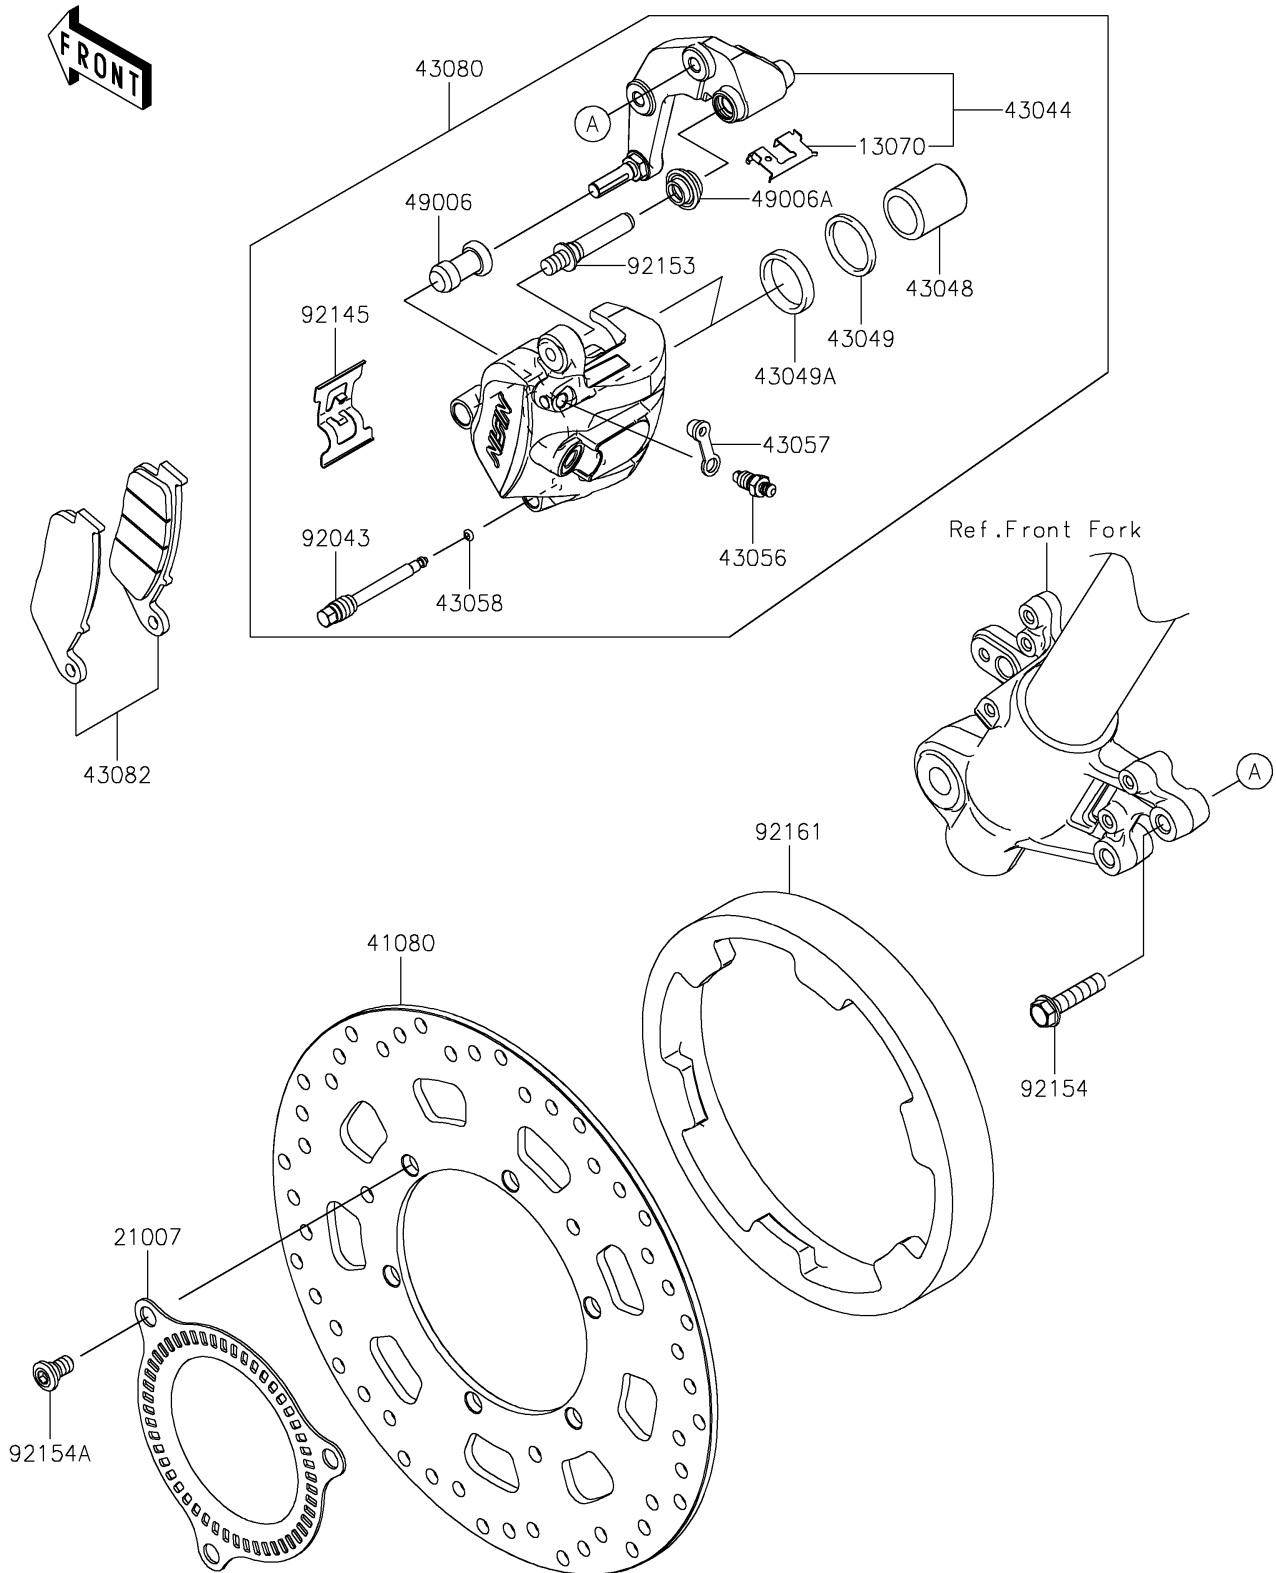

2026 KLE[®] 500 SE ABS

PARTS DIAGRAM

Front Brake

F2292

2026 KLE[®] 500 SE ABS

PARTS LIST

Front Brake

ITEM NAME

PART NUMBER

QUANTITY
