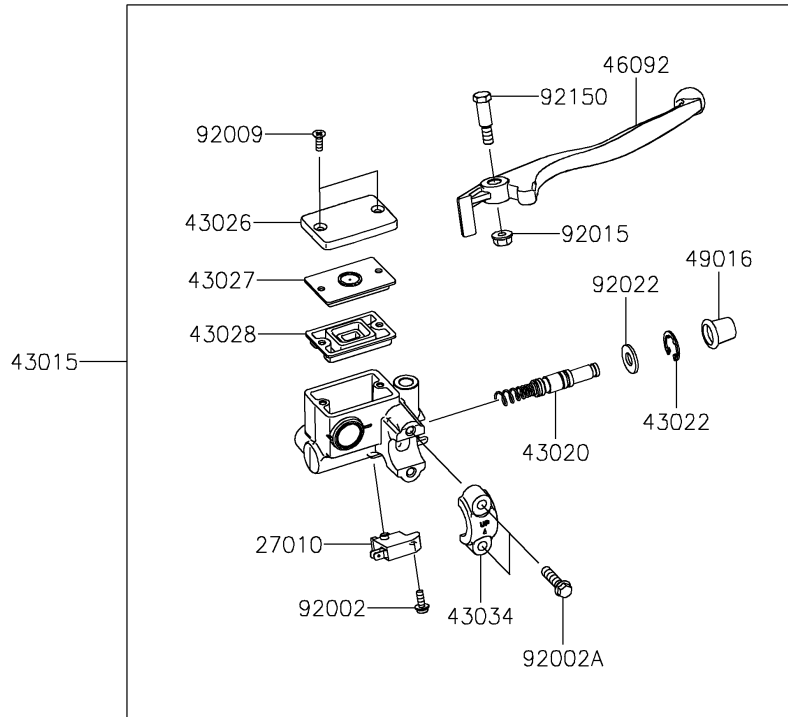

2026 KLE500 SE ABS

PARTS DIAGRAM

Front Master Cylinder

F2291

2026 KLE500 SE ABS

PARTS LIST

Front Master Cylinder

ITEM NAME

PART NUMBER

QUANTITY
