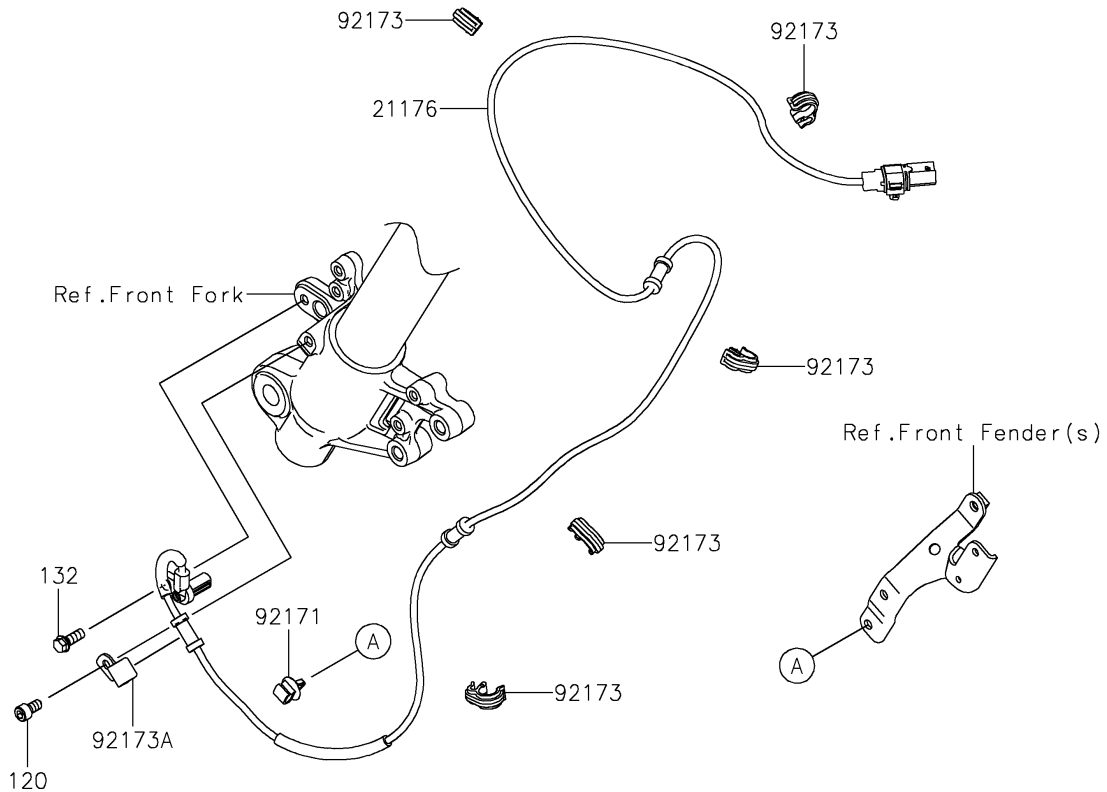

2026 KLE500 SE ABS

PARTS DIAGRAM

Front Master Cylinder

F2291

2026 KLE500 SE ABS

PARTS LIST

Front Master Cylinder

ITEM NAME

PART NUMBER

QUANTITY
