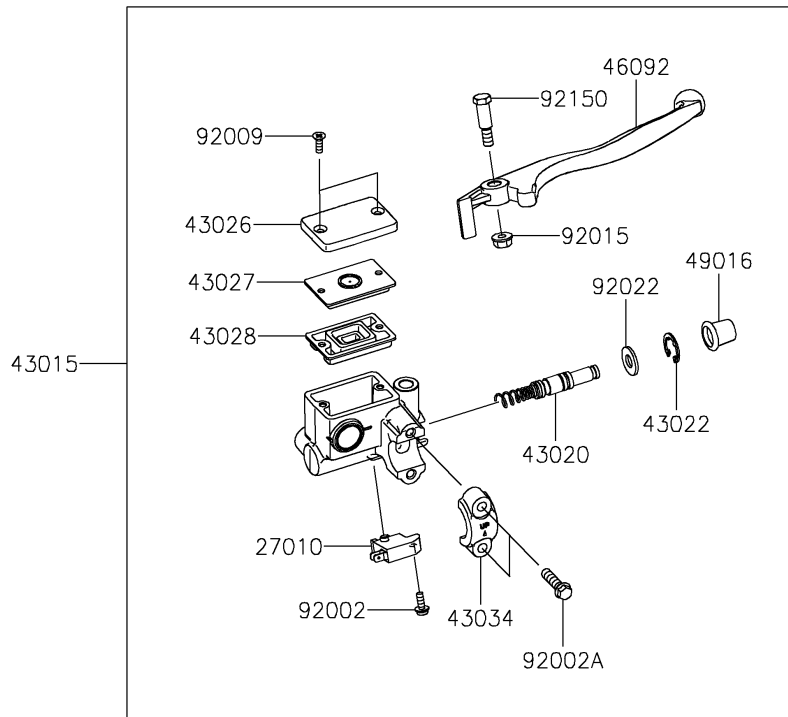

2026 KLE[®] 500 SE ABS

PARTS DIAGRAM

Front Master Cylinder

F2291

2026 KLE[®] 500 SE ABS

PARTS LIST

Front Master Cylinder

ITEM NAME

PART NUMBER

QUANTITY
