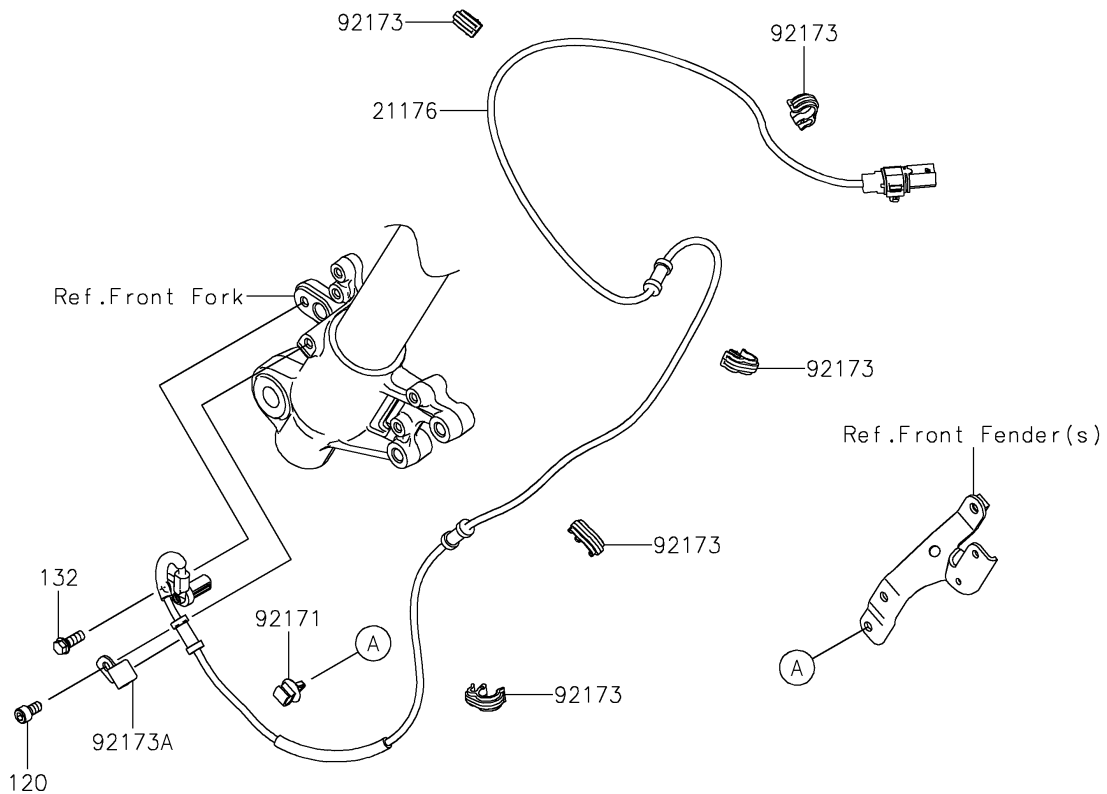

2026 KLE[®] 500 SE ABS

PARTS DIAGRAM

Front Master Cylinder

F2291

2026 KLE[®] 500 SE ABS

PARTS LIST

Front Master Cylinder

ITEM NAME

PART NUMBER

QUANTITY
