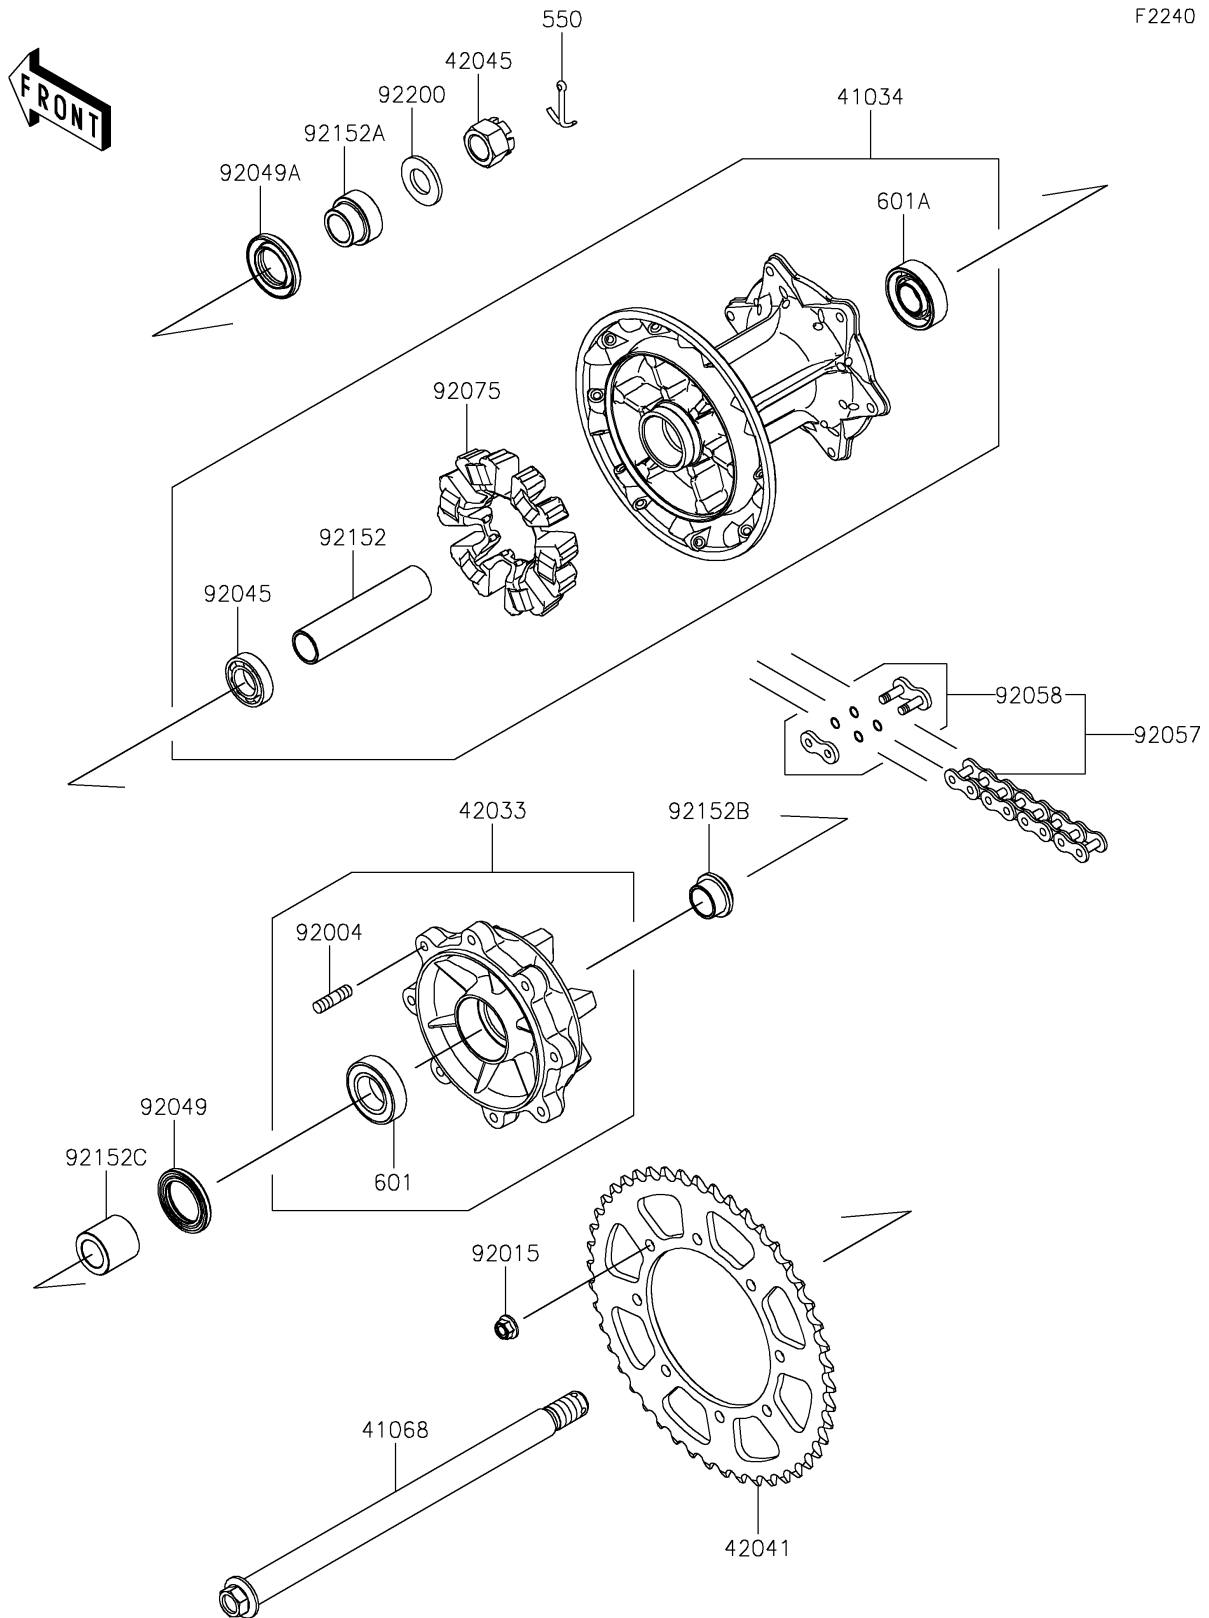

2026 KLE500 SE ABS

PARTS DIAGRAM

Rear Hub

2026 KLE500 SE ABS

PARTS LIST

Rear Hub

ITEM NAME

PART NUMBER

QUANTITY
