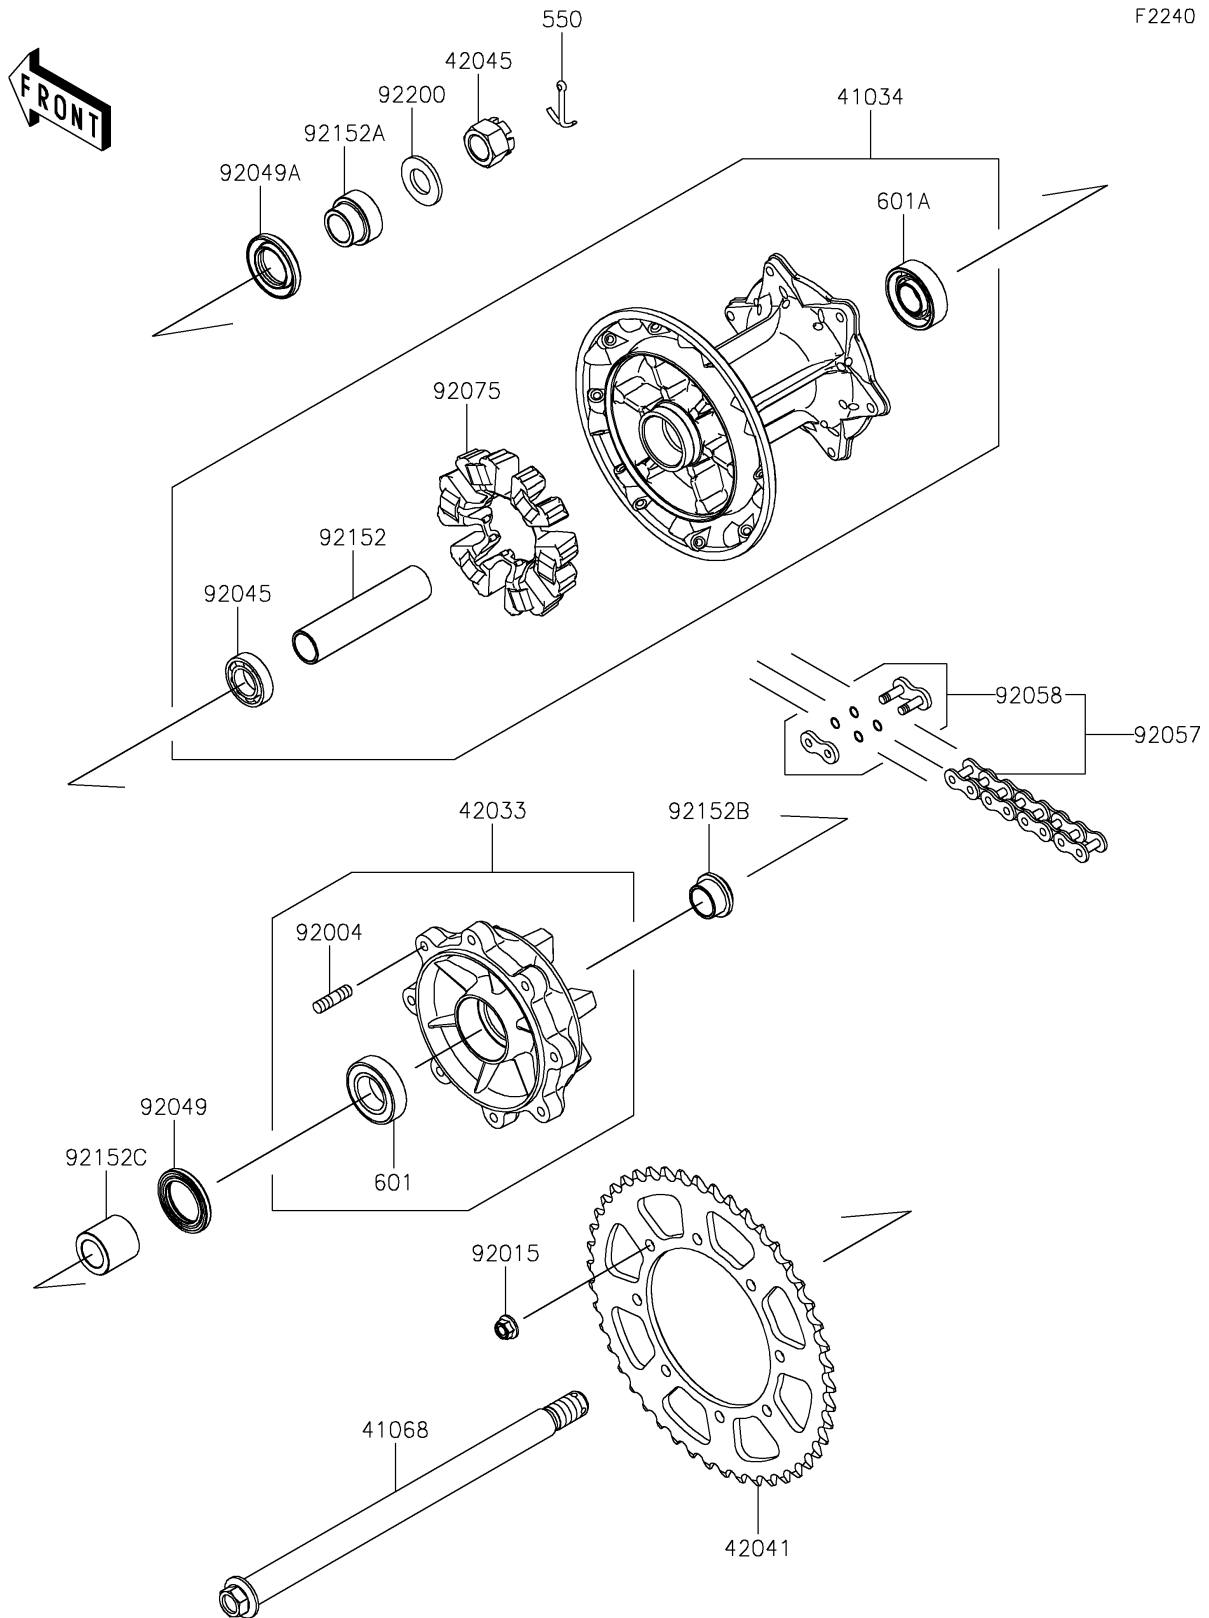

2026 KLE500 SE ABS

PARTS DIAGRAM

Rear Hub

F2240

2026 KLE500 SE ABS

PARTS LIST

Rear Hub

ITEM NAME	PART NUMBER	QUANTITY
DRUM-ASSY,RR (Ref # 41034)	41034-0609	1
AXLE,RR (Ref # 41068)	41068-0685	1
COUPLING-ASSY,RR HUB (Ref # 42033)	42033-0601	1
SPROCKET-HUB,46T (Ref # 42041)	42041-0201	1
NUT,CASTLE,18MM (Ref # 42045)	42045-018	1
STUD,8X16 (Ref # 92004)	92004-1150	8
NUT,8MM (Ref # 92015)	92015-1432	8
BEARING-BALL,20X37X9 (Ref # 92045)	92045-0942	1
SEAL-OIL,32X47X5 (Ref # 92049)	92049-0795	1
SEAL-OIL,27X47X7 (Ref # 92049A)	92049-0802	1
CHAIN,DRIVE,RK520EROX118L (Ref # 92057)	92057-0959	1
JOINT-CHAIN,DRIVE (Ref # 92058)	92058-0090	1
DAMPER,SHOCK,RR HUB (Ref # 92075)	92075-1068	1
COLLAR,20.2X28X110.5 (Ref # 92152)	92152-2735	1
COLLAR,RH (Ref # 92152A)	92152-2737	1
COLLAR,COUPLING (Ref # 92152B)	92152-2738	1
COLLAR,LH (Ref # 92152C)	92152-3903	1
WASHER,19X36X3.2 (Ref # 92200)	92200-0296	1
PIN-COTTER,4.0X35 (Ref # 550)	550AA4035	1
BEARING-BALL,#6005UU (Ref # 601)	601B6005UU	1
BEARING-BALL,#6204UG (Ref # 601A)	601B6204UG	1