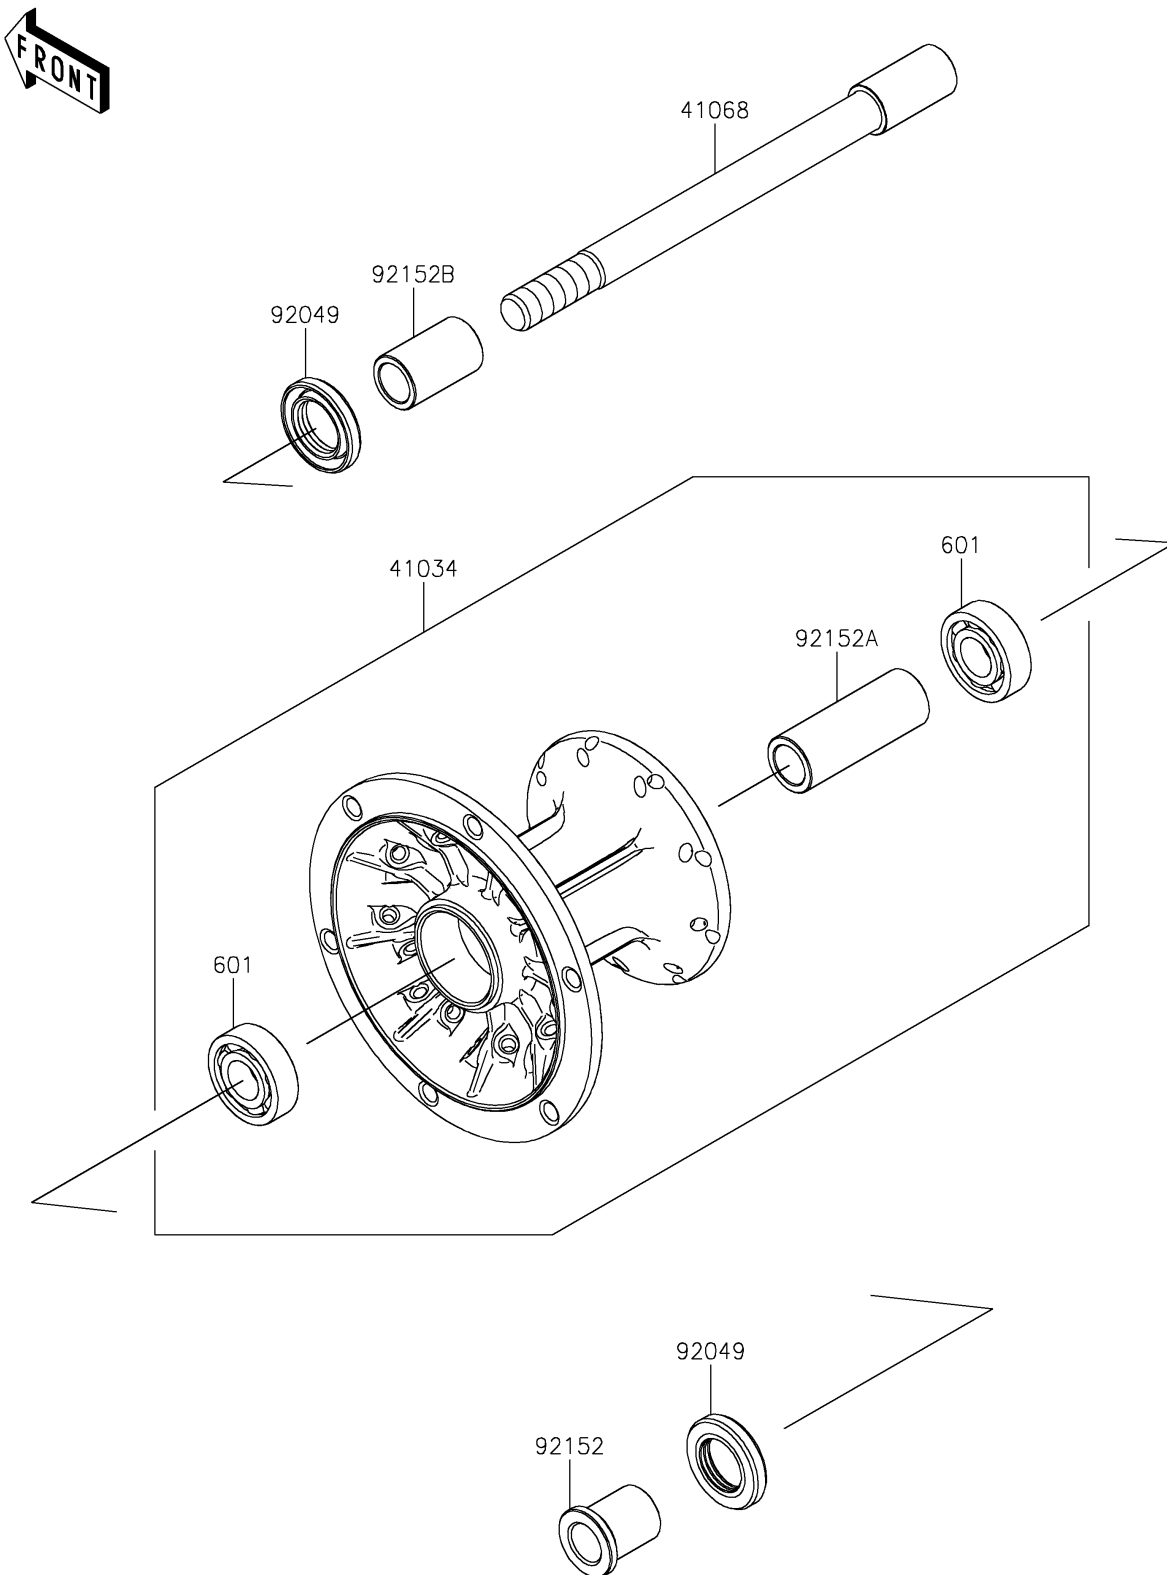

2026 KLE500 SE ABS

PARTS DIAGRAM

Front Hub

F2230

2026 KLE500 SE ABS

PARTS LIST

Front Hub

ITEM NAME	PART NUMBER	QUANTITY
DRUM-ASSY,FR (Ref # 41034)	41034-0608	1
AXLE,FR (Ref # 41068)	41068-0684	1
SEAL-OIL,23X40X7 (Ref # 92049)	92049-0801	2
COLLAR,FR AXLE,LH,L=31.5 (Ref # 92152)	92152-2577	1
COLLAR,17.2X25X67.5 (Ref # 92152A)	92152-2732	1
COLLAR,17X24X39 (Ref # 92152B)	92152-3902	1
BEARING-BALL,#6203UG (Ref # 601)	601B6203UG	2