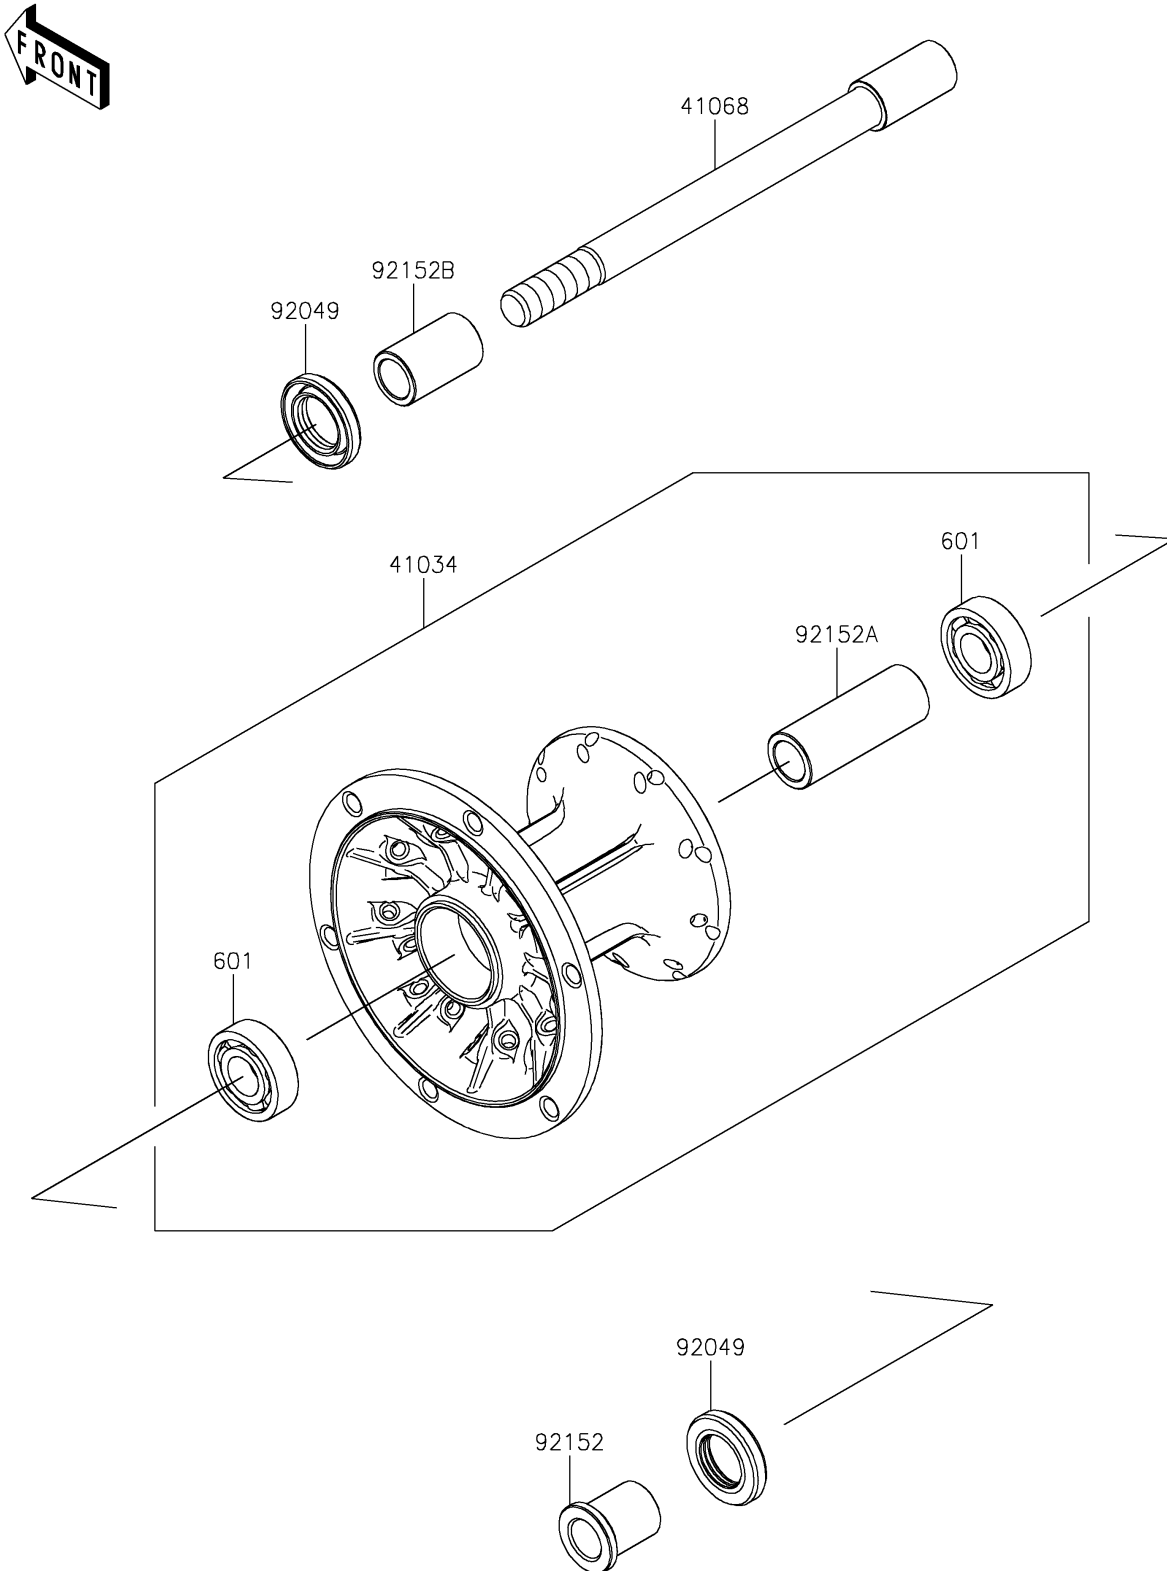

2026 KLE[®] 500 SE ABS

PARTS DIAGRAM

Front Hub

F2230

2026 KLE[®] 500 SE ABS

PARTS LIST

Front Hub

ITEM NAME	PART NUMBER	QUANTITY
DRUM-ASSY,FR (Ref # 41034)	41034-0608	1
AXLE,FR (Ref # 41068)	41068-0684	1
SEAL-OIL,23X40X7 (Ref # 92049)	92049-0801	2
COLLAR,FR AXLE,LH,L=31.5 (Ref # 92152)	92152-2577	1
COLLAR,17.2X25X67.5 (Ref # 92152A)	92152-2732	1
COLLAR,17X24X39 (Ref # 92152B)	92152-3902	1
BEARING-BALL,#6203UG (Ref # 601)	601B6203UG	2