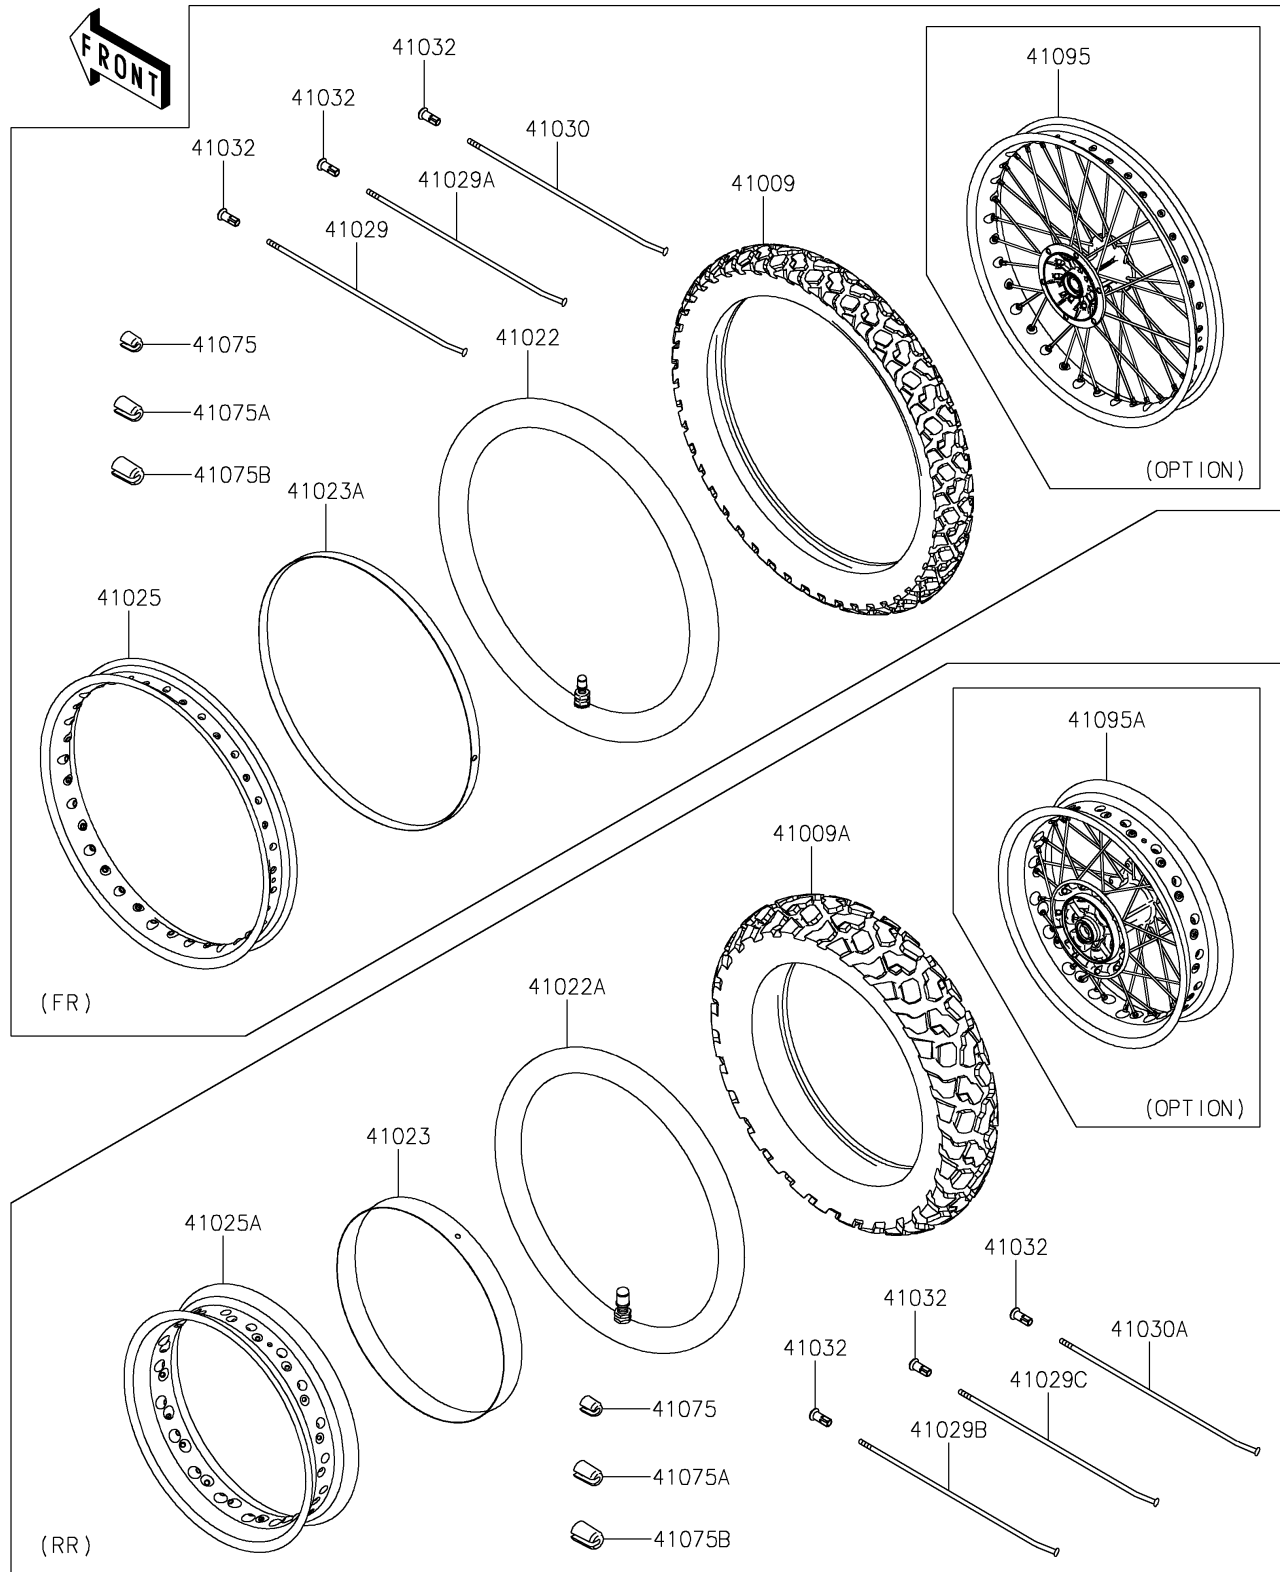

2026 KLE500 SE ABS

PARTS DIAGRAM

Wheels/Tires

F2210

2026 KLE500 SE ABS

PARTS LIST

Wheels/Tires

ITEM NAME	PART NUMBER	QUANTITY
TIRE,FR,90/90-21 54S,GP-410F (Ref # 41009)	41009-1496	1
TIRE,RR,140/70-17 66S,GP-410R (Ref # 41009A)	41009-1497	1
TUBE-TIRE,2.75/3.00-21 (Ref # 41022)	41022-0133	1
TUBE-TIRE,130/80-17(IRC) (Ref # 41022A)	41022-0139	1
BAND-RIM,RR,130/70-17 (Ref # 41023)	41023-0016	1
BAND-RIM,22-21(IRC) (Ref # 41023A)	41023-0030	1
RIM,FR,21X2.15,BLACK (Ref # 41025)	41025-0478-WC	1
RIM,RR,17X4.00,BLACK (Ref # 41025A)	41025-0479-WC	1
SPOKE-INNER,222MMX105D (Ref # 41029)	41029-0131	18
SPOKE-INNER,228MMX105D (Ref # 41029A)	41029-0132	9
SPOKE-INNER,153.9MMX105D (Ref # 41029B)	41029-0133	18
SPOKE-INNER,177.3MMX105D (Ref # 41029C)	41029-0134	9
SPOKE-OUTER,221MMX105D (Ref # 41030)	41030-0036	9
SPOKE-OUTER,176MMX105D (Ref # 41030A)	41030-0037	9
NIPPLE-SPOKE (Ref # 41032)	41032-0013	72
BALANCER-WHEEL,10G (Ref # 41075)	41075-0011	AR
BALANCER-WHEEL,20G (Ref # 41075A)	41075-0012	AR
BALANCER-WHEEL,30G (Ref # 41075B)	41075-0013	AR
WHEEL-SUB ASSY,FR,BLACK (Ref # 41095)	41095-0015-WC	1
WHEEL-SUB ASSY,RR,BLACK (Ref # 41095A)	41095-0016-WC	1