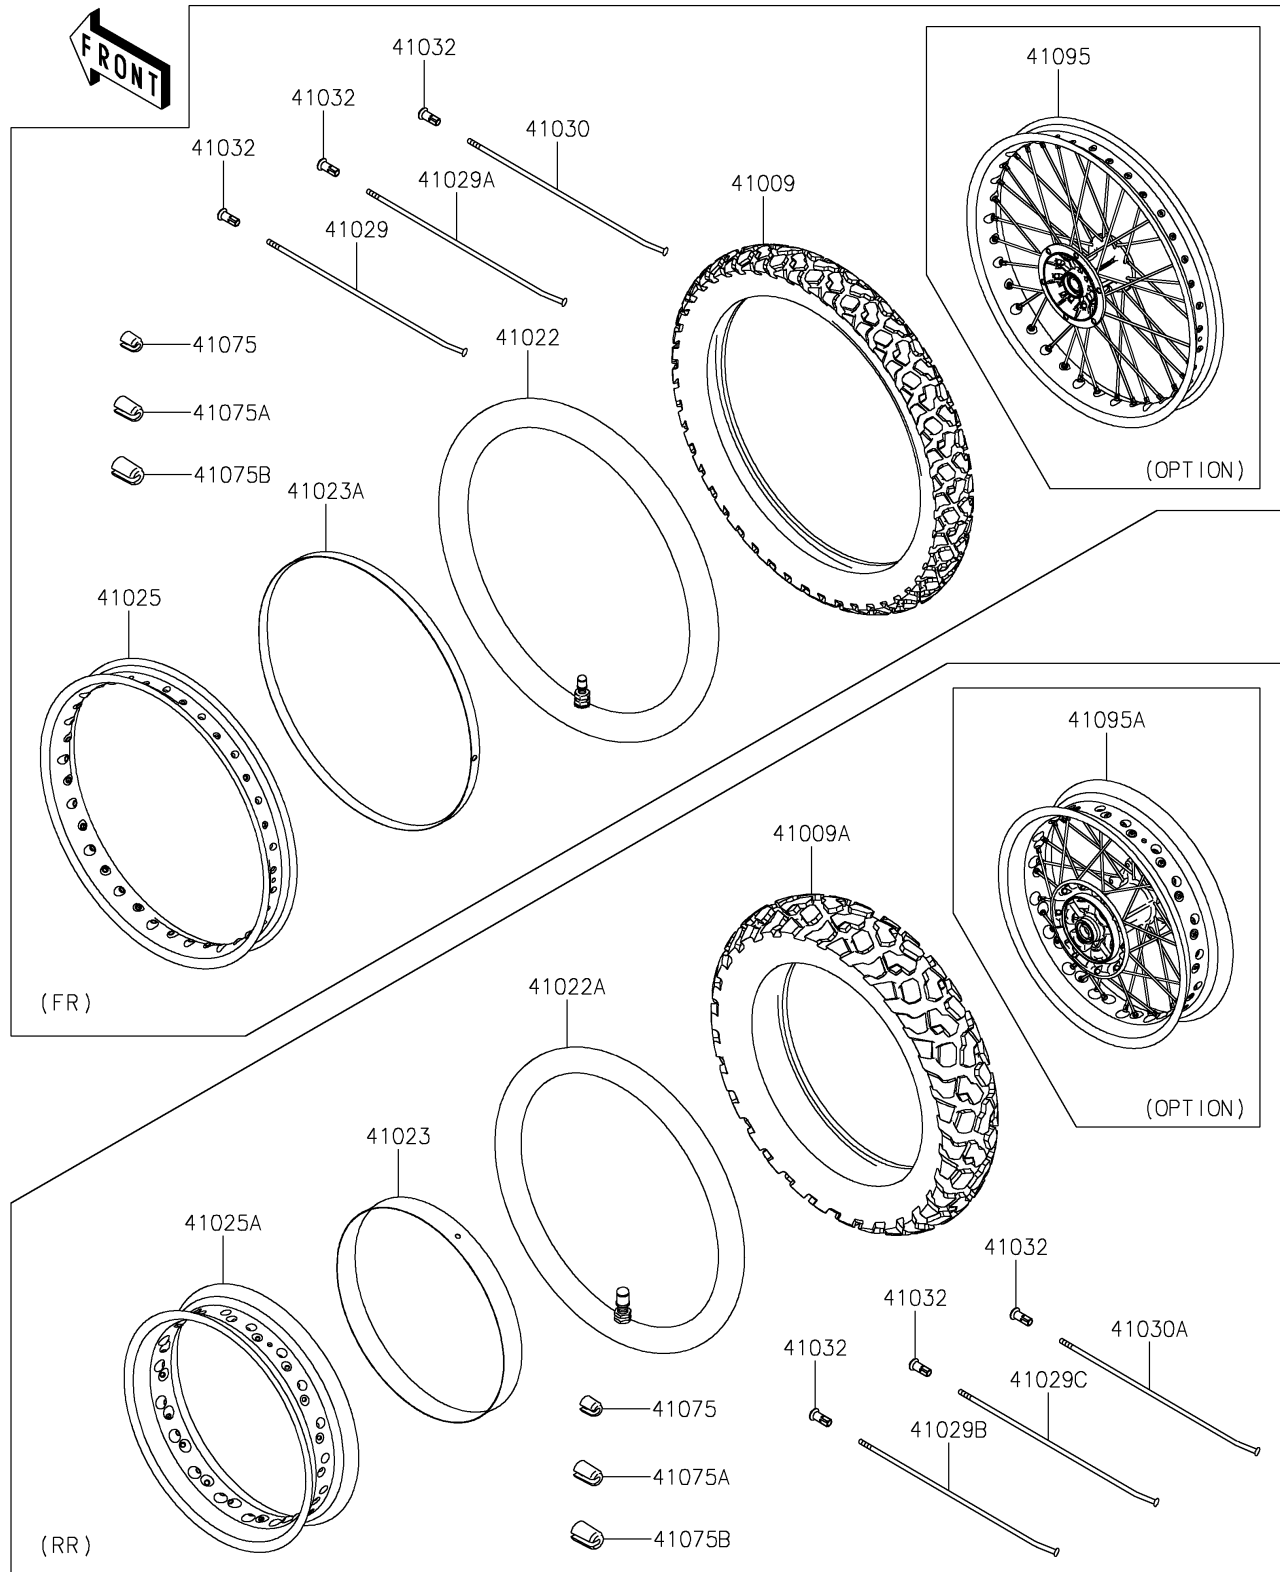

2026 KLE® 500 SE ABS

PARTS DIAGRAM

Wheels/Tires

F2210

2026 KLE® 500 SE ABS

PARTS LIST

Wheels/Tires

ITEM NAME	PART NUMBER	QUANTITY
TIRE,FR,90/90-21 54S,GP-410F (Ref # 41009)	41009-1496	1
TIRE,RR,140/70-17 66S,GP-410R (Ref # 41009A)	41009-1497	1
TUBE-TIRE,2.75/3.00-21 (Ref # 41022)	41022-0133	1
TUBE-TIRE,130/80-17(IRC) (Ref # 41022A)	41022-0139	1
BAND-RIM,RR,130/70-17 (Ref # 41023)	41023-0016	1
BAND-RIM,22-21(IRC) (Ref # 41023A)	41023-0030	1
RIM,FR,21X2.15,BLACK (Ref # 41025)	41025-0478-WC	1
RIM,RR,17X4.00,BLACK (Ref # 41025A)	41025-0479-WC	1
SPOKE-INNER,222MMX105D (Ref # 41029)	41029-0131	18
SPOKE-INNER,228MMX105D (Ref # 41029A)	41029-0132	9
SPOKE-INNER,153.9MMX105D (Ref # 41029B)	41029-0133	18
SPOKE-INNER,177.3MMX105D (Ref # 41029C)	41029-0134	9
SPOKE-OUTER,221MMX105D (Ref # 41030)	41030-0036	9
SPOKE-OUTER,176MMX105D (Ref # 41030A)	41030-0037	9
NIPPLE-SPOKE (Ref # 41032)	41032-0013	72
BALANCER-WHEEL,10G (Ref # 41075)	41075-0011	AR
BALANCER-WHEEL,20G (Ref # 41075A)	41075-0012	AR
BALANCER-WHEEL,30G (Ref # 41075B)	41075-0013	AR
WHEEL-SUB ASSY,FR,BLACK (Ref # 41095)	41095-0015-WC	1
WHEEL-SUB ASSY,RR,BLACK (Ref # 41095A)	41095-0016-WC	1