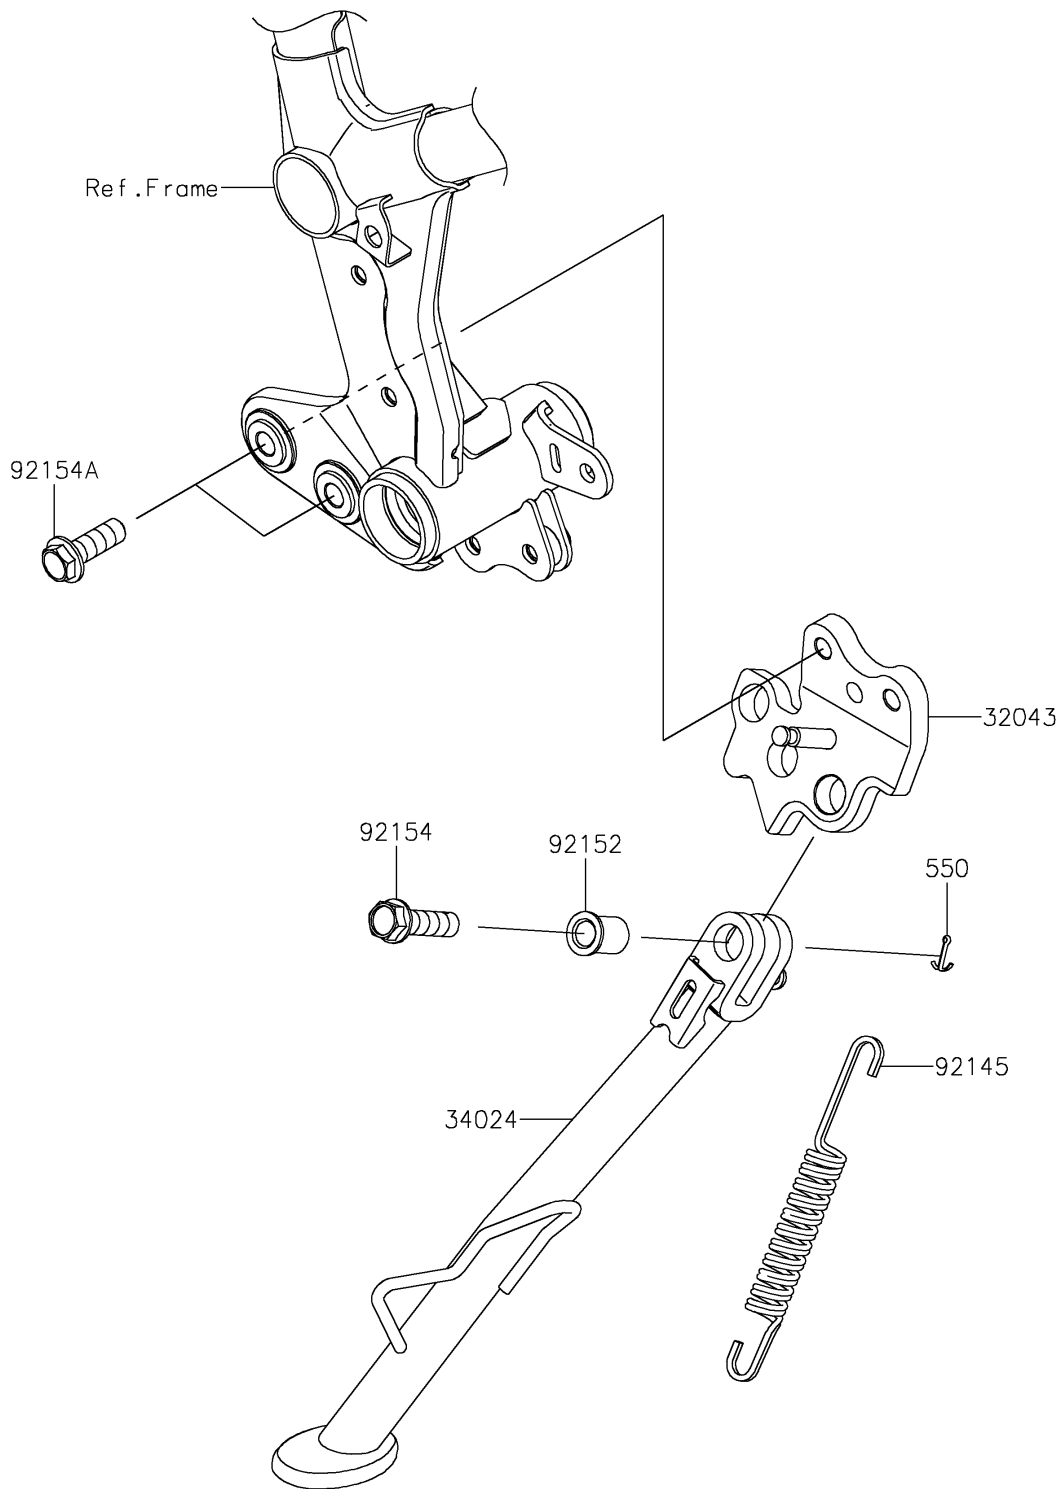

2026 KLE500 SE ABS

PARTS DIAGRAM

Stand(s)

Kawasaki

Let the Good Times Roll®

F2190

2026 KLE500 SE ABS

PARTS LIST

Stand(s)

ITEM NAME	PART NUMBER	QUANTITY
BRACKET-STAND (Ref # 32043)	32043-0715	1
STAND-SIDE (Ref # 34024)	34024-0214	1
SPRING,SIDE STAND (Ref # 92145)	92145-0085	1
COLLAR,10.2X15X20.1 (Ref # 92152)	92152-1914	1
BOLT,FLANGED,10X37 (Ref # 92154)	92154-1539	1
BOLT,FLANGED,10X30 (Ref # 92154A)	92154-1645	2
PIN-COTTER,2.0X15 (Ref # 550)	550AA2015	1