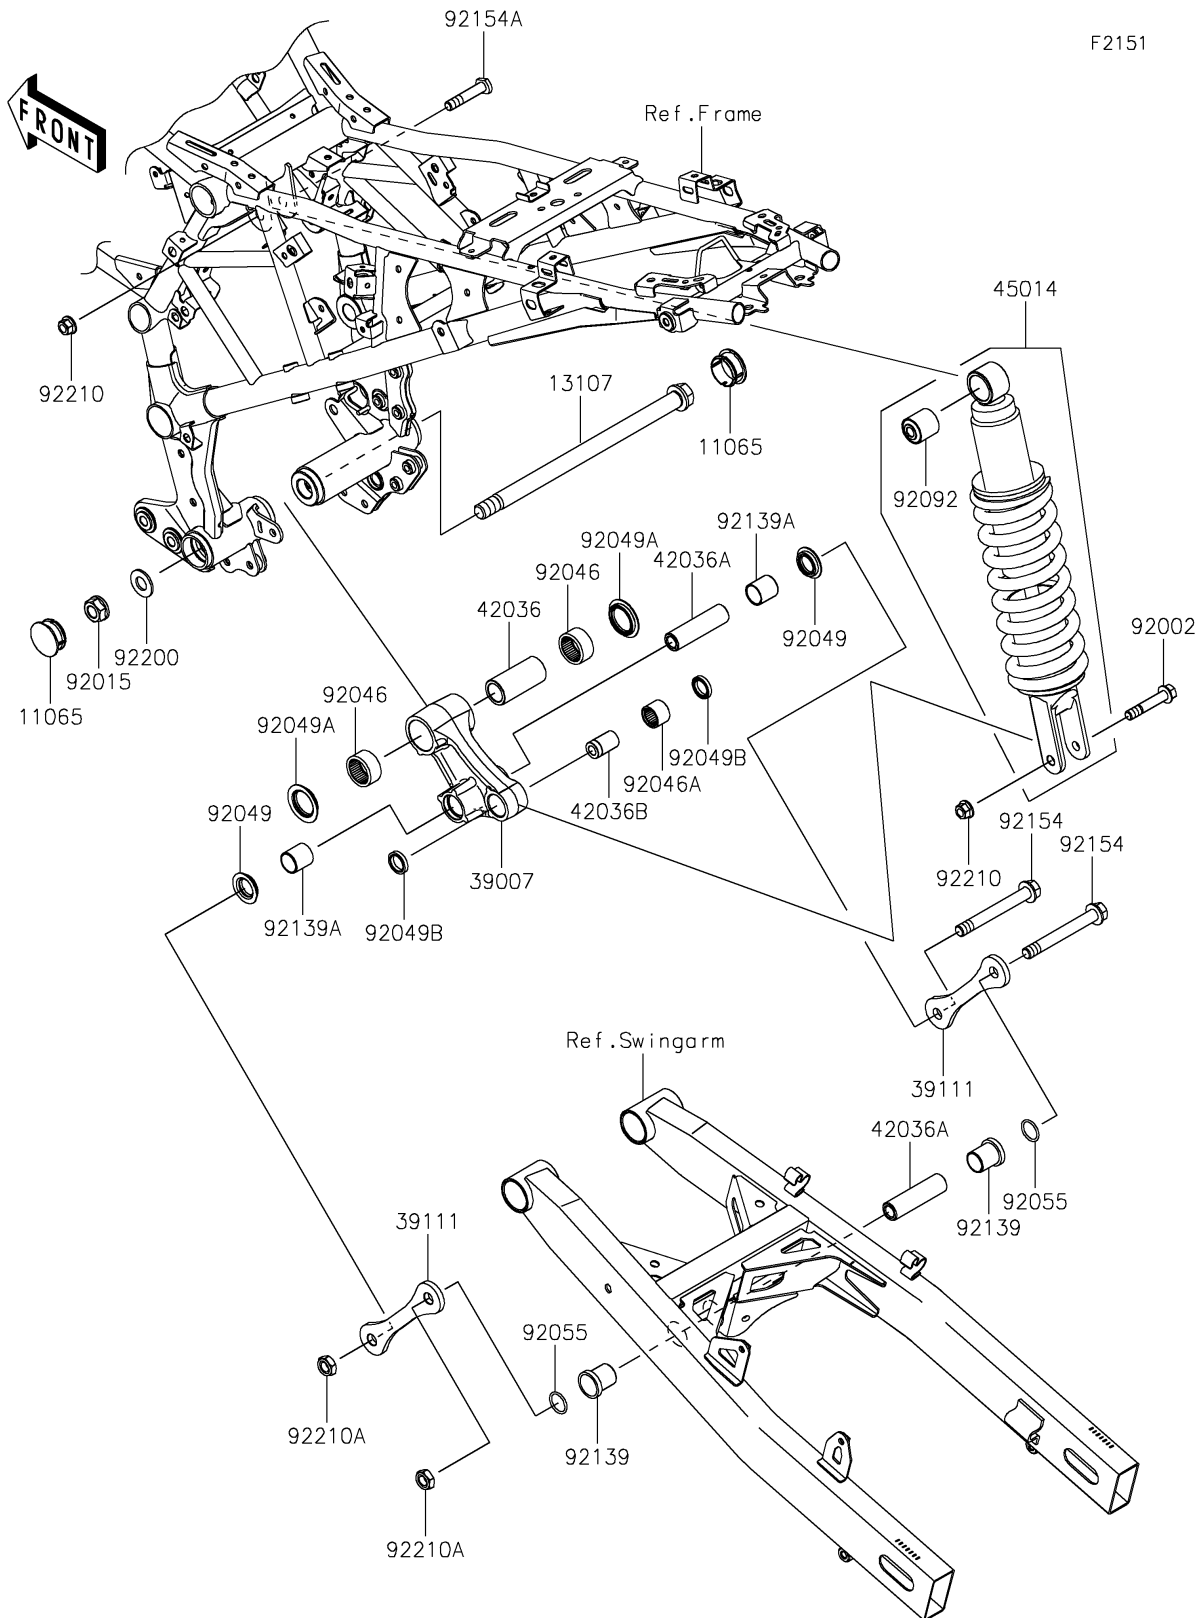

2026 KLE500 SE ABS

PARTS DIAGRAM

Suspension/Shock Absorber

2026 KLE500 SE ABS

PARTS LIST

Suspension/Shock Absorber

ITEM NAME

PART NUMBER

QUANTITY
