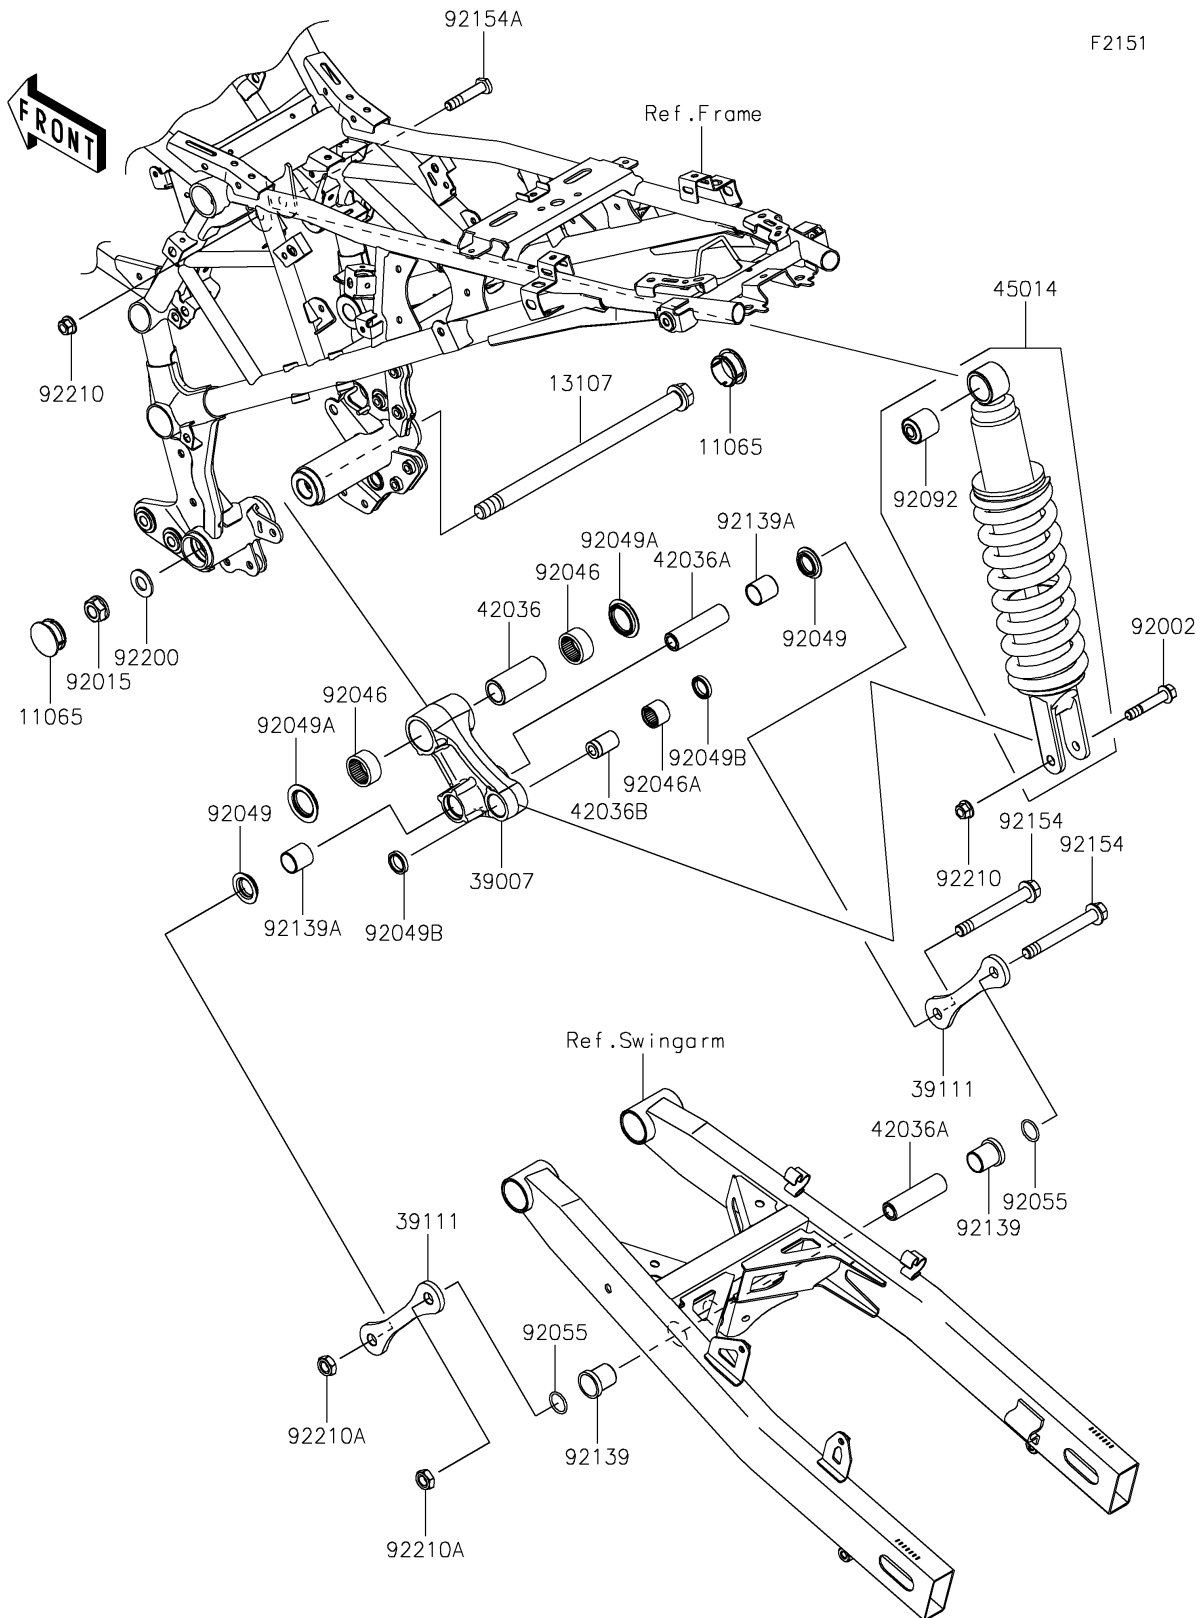

2026 KLE[®] 500 SE ABS

PARTS DIAGRAM

Suspension/Shock Absorber

2026 KLE[®] 500 SE ABS

PARTS LIST

Suspension/Shock Absorber

ITEM NAME

PART NUMBER

QUANTITY
