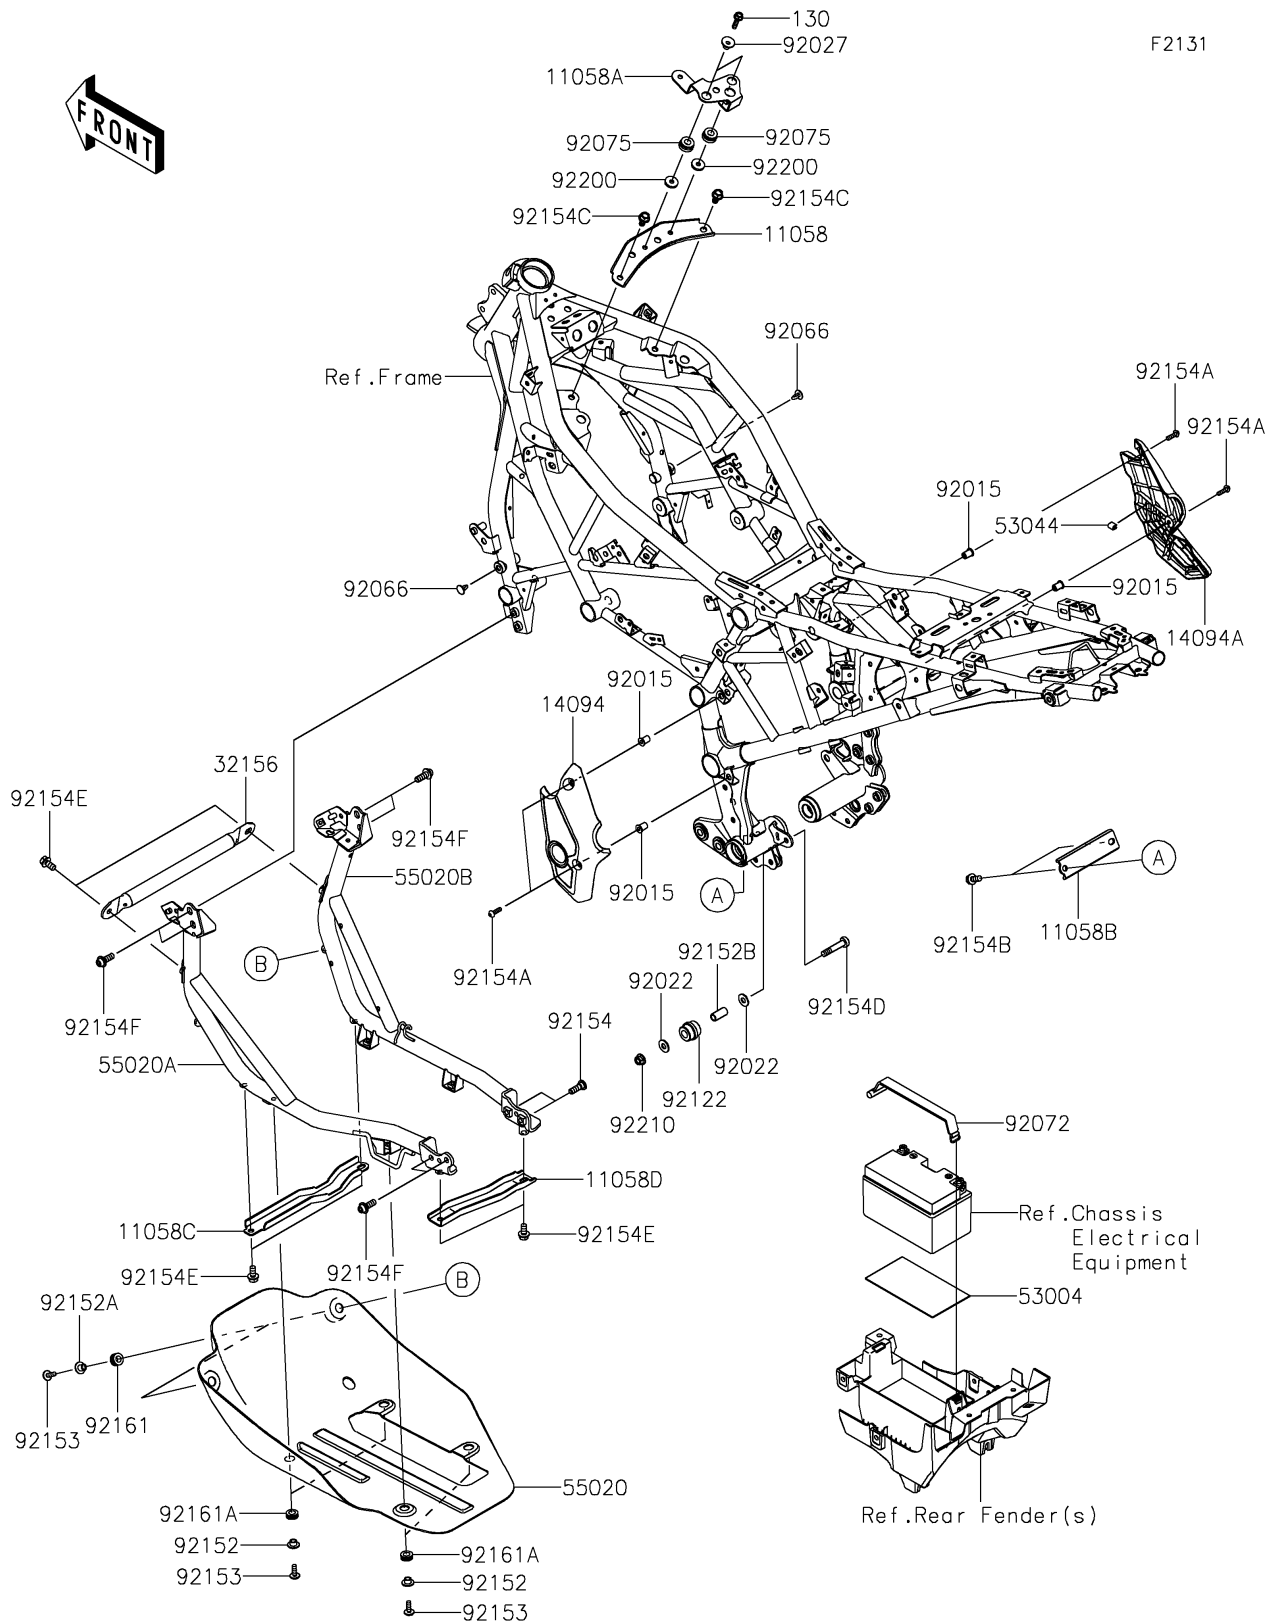

2026 KLE500 SE ABS

PARTS DIAGRAM

Frame Fittings

2026 KLE500 SE ABS

PARTS LIST

Frame Fittings

ITEM NAME

PART NUMBER

QUANTITY
