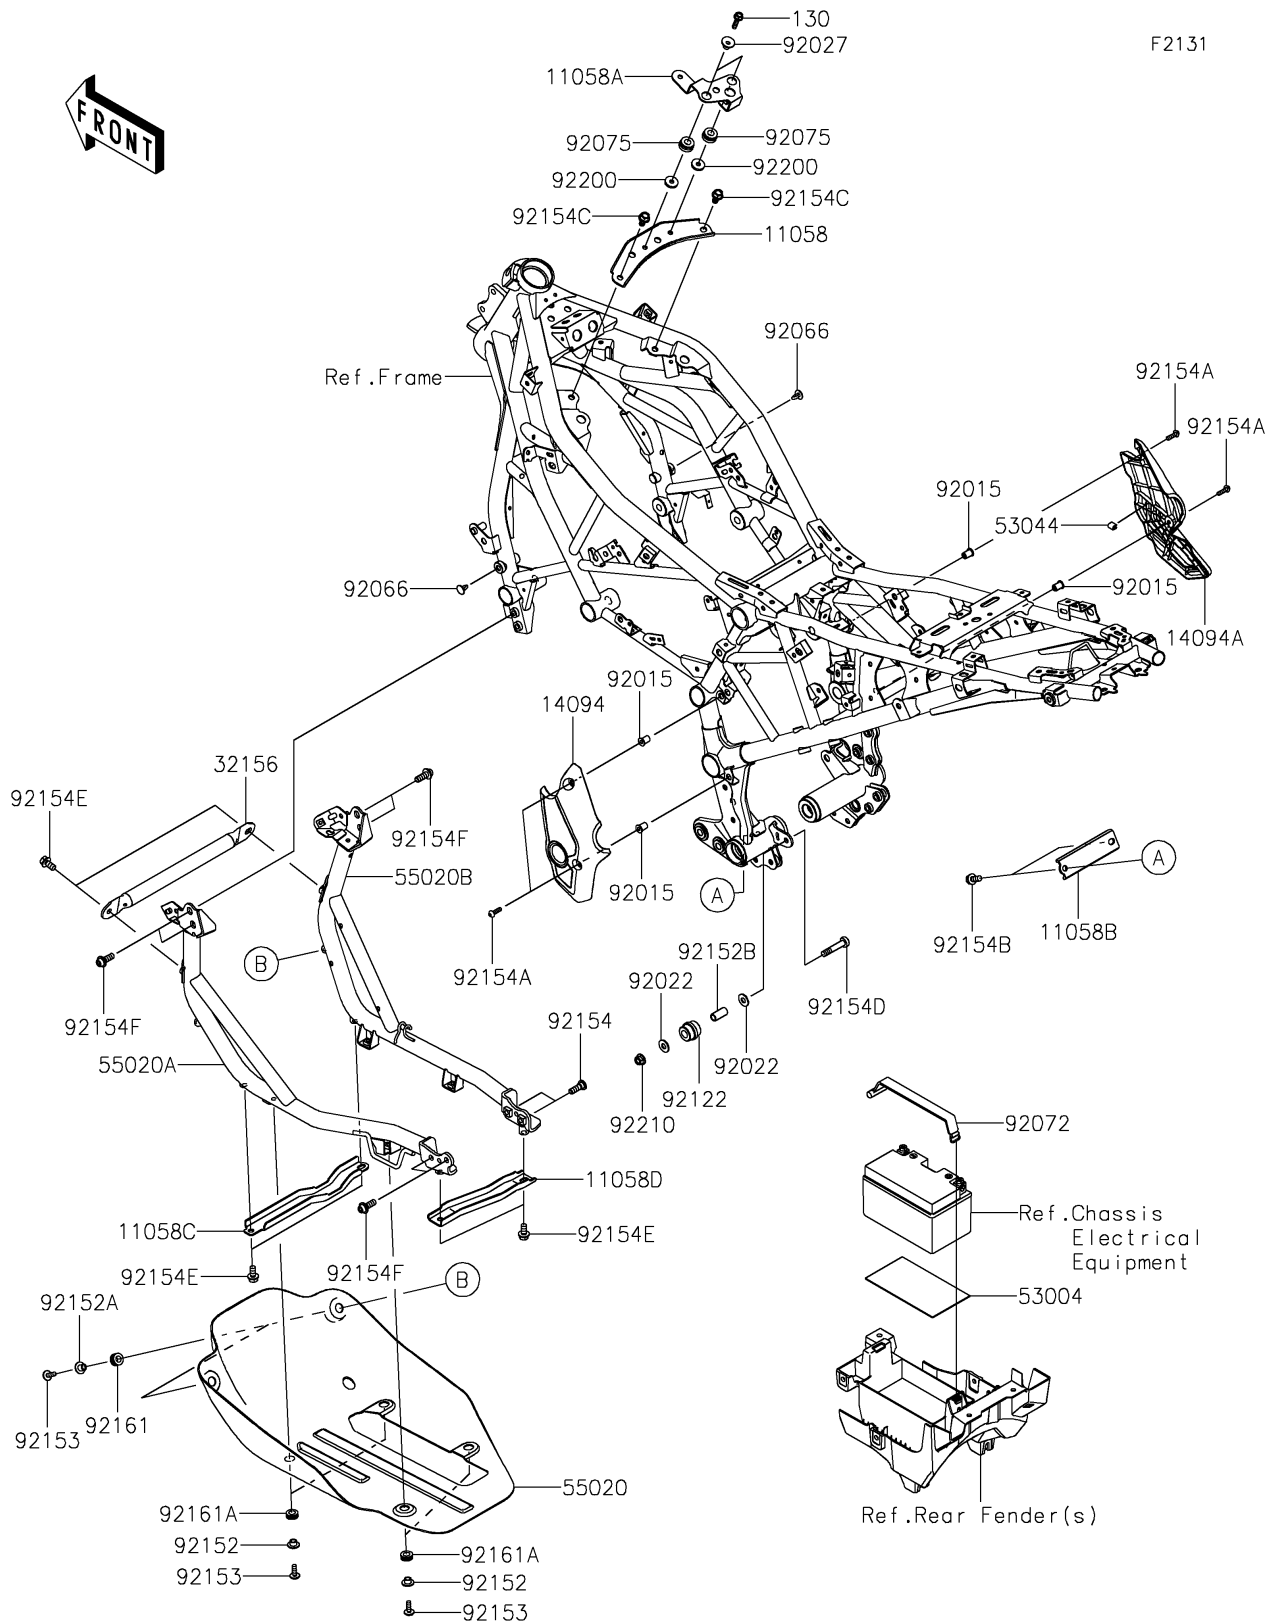

2026 KLE500 SE ABS

PARTS DIAGRAM

Frame Fittings

2026 KLE500 SE ABS

PARTS LIST

Frame Fittings

ITEM NAME	PART NUMBER	QUANTITY
BRACKET,REGULATOR,LWR (Ref # 11058)	11058-4268	1
BRACKET,REGULATOR,UPP (Ref # 11058A)	11058-4269	1
BRACKET (Ref # 11058B)	11058-7182	1
BRACKET,GUARD,RR (Ref # 11058C)	11058-7185	1
BRACKET,GUARD,FR (Ref # 11058D)	11058-7865	1
COVER,PIVOT,LH (Ref # 14094)	14094-0307	1
COVER,PIVOT,RH (Ref # 14094A)	14094-0308	1
PIPE,GUARD (Ref # 32156)	32156-0982	1
MAT,BATTERY (Ref # 53004)	53004-0560	1
TRIM (Ref # 53044)	53044-0799	1
GUARD,SKID PLATE (Ref # 55020)	55020-2564	1
GUARD,DOWN TUBE,LH (Ref # 55020A)	55020-2704	1
GUARD,DOWN TUBE,RH (Ref # 55020B)	55020-2705	1
NUT,WELL,5MM (Ref # 92015)	92015-1757	4
WASHER,8.5X20X1.6 (Ref # 92022)	92022-1561	2
COLLAR,FLANGED,L=12.1,BLACK (Ref # 92027)	92027-1651	2
PLUG (Ref # 92066)	92066-1103	2
BAND (Ref # 92072)	92072-0749	1
DAMPER (Ref # 92075)	92075-277	2
ROLLER,GUIDE CHAIN (Ref # 92122)	92122-0041	1
COLLAR (Ref # 92152)	92152-2770	4
COLLAR (Ref # 92152A)	92152-2838	2
COLLAR,8.5X11.5X25 (Ref # 92152B)	92152-3940	1
BOLT,6X18 (Ref # 92153)	92153-0816	6
BOLT,SOCKET,8X25 (Ref # 92154)	92154-1149	2
BOLT,SOCKET,5X18 (Ref # 92154A)	92154-2107	4
BOLT-FLANGED,8X14 (Ref # 92154B)	92154-3782	2
BOLT-FLANGED,8X14 (Ref # 92154C)	92154-3851	2
BOLT (Ref # 92154D)	92154-7620	1

2026 KLE500 SE ABS

PARTS LIST

Frame Fittings

ITEM NAME	PART NUMBER	QUANTITY
BOLT,FLANGED,8X16 (Ref # 92154E)	92154-7912	6
BOLT,SOCKET,8X22 (Ref # 92154F)	92154-7958	6
DAMPER (Ref # 92161)	92161-1462	2
DAMPER,10X18X6.5 (Ref # 92161A)	92161-2091	4
WASHER,6.5X20X3.2 (Ref # 92200)	92200-0359	2
NUT,LOCK,FLANGED,8MM (Ref # 92210)	92210-0140	1
BOLT-FLANGED,6X25 (Ref # 130)	130BA0625	2