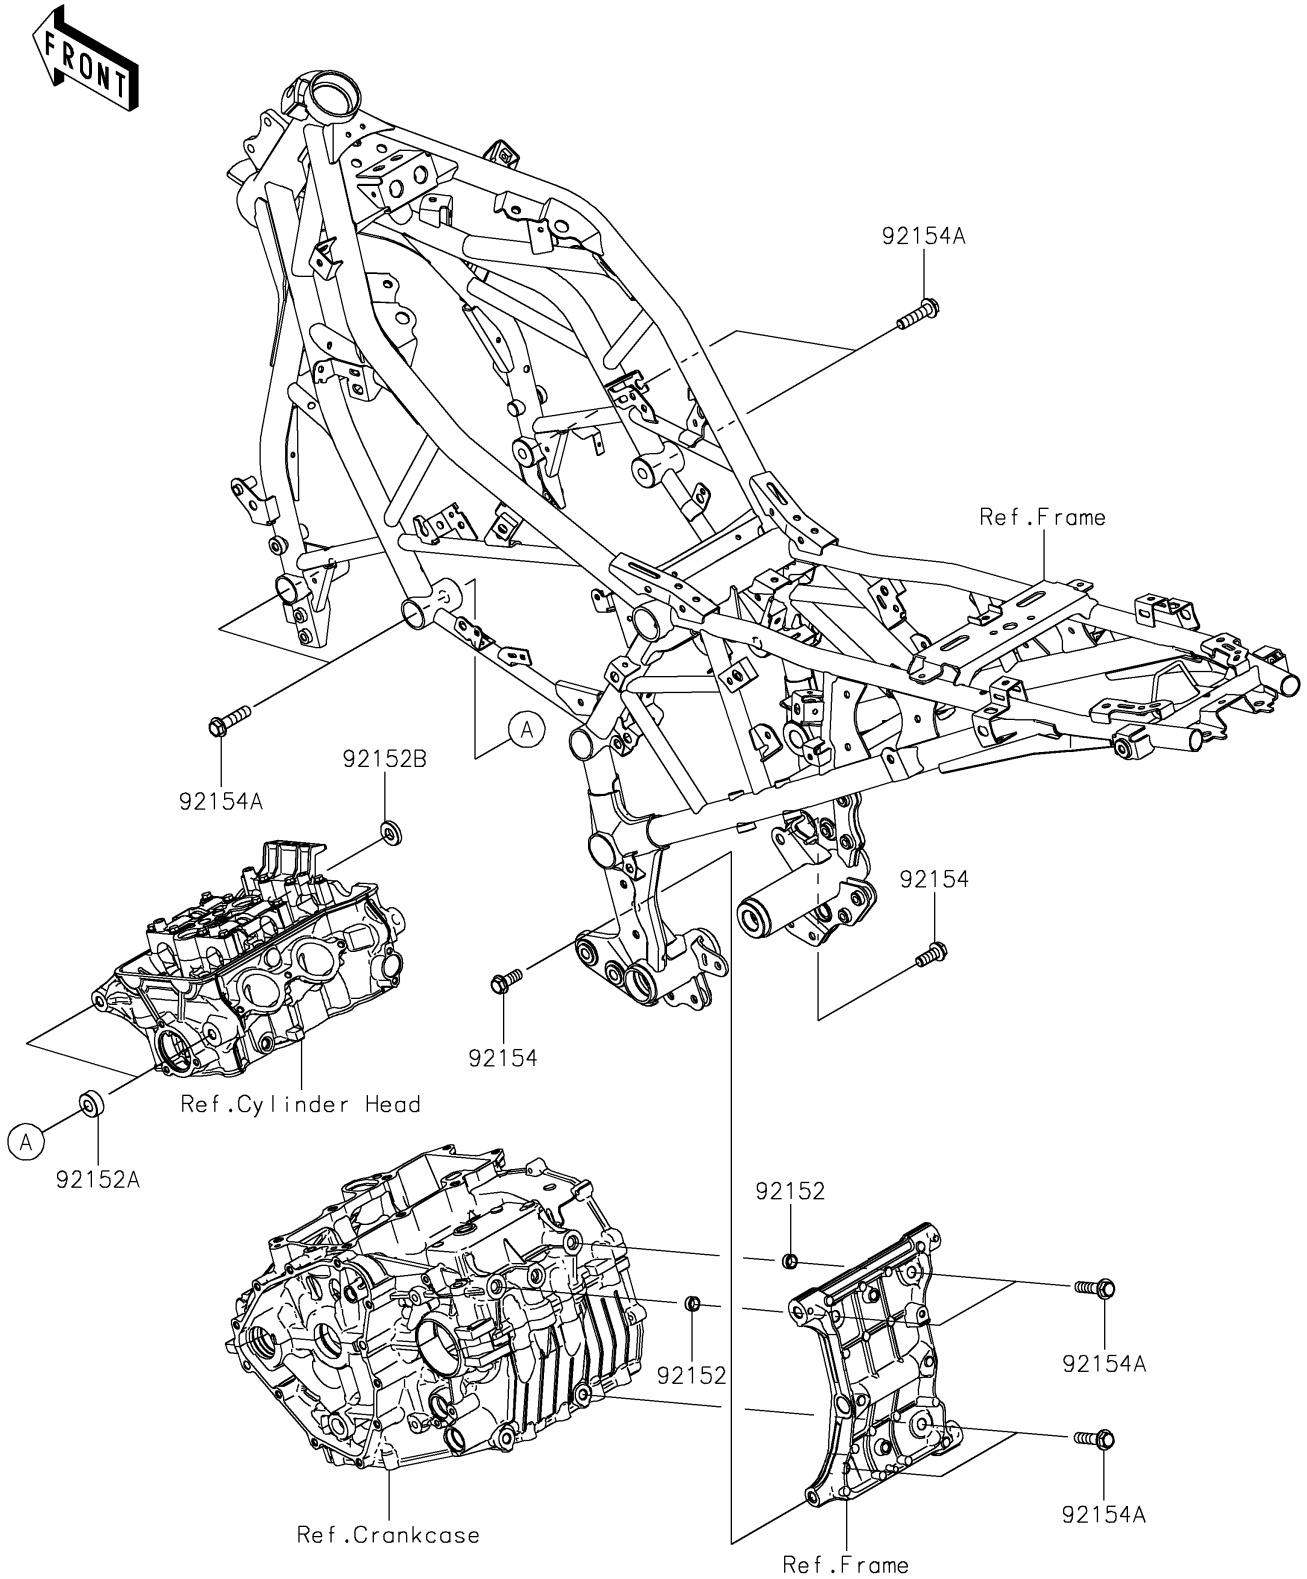

2026 KLE[®] 500 SE ABS

PARTS DIAGRAM

Engine Mount

F2122

2026 KLE[®] 500 SE ABS

PARTS LIST

Engine Mount

| ITEM NAME | PART NUMBER | QUANTITY |
|-----------------------------------|-------------|----------|
| COLLAR,DOWEL PIN (Ref # 92152) | 92152-0679 | 2 |
| COLLAR,11X25X10 (Ref # 92152A) | 92152-2397 | 2 |
| COLLAR,11X25X5 (Ref # 92152B) | 92152-3899 | 1 |
| BOLT,FLANGED,10X25 (Ref # 92154) | 92154-2251 | 2 |
| BOLT,FLANGED,10X40 (Ref # 92154A) | 92154-2812 | 8 |