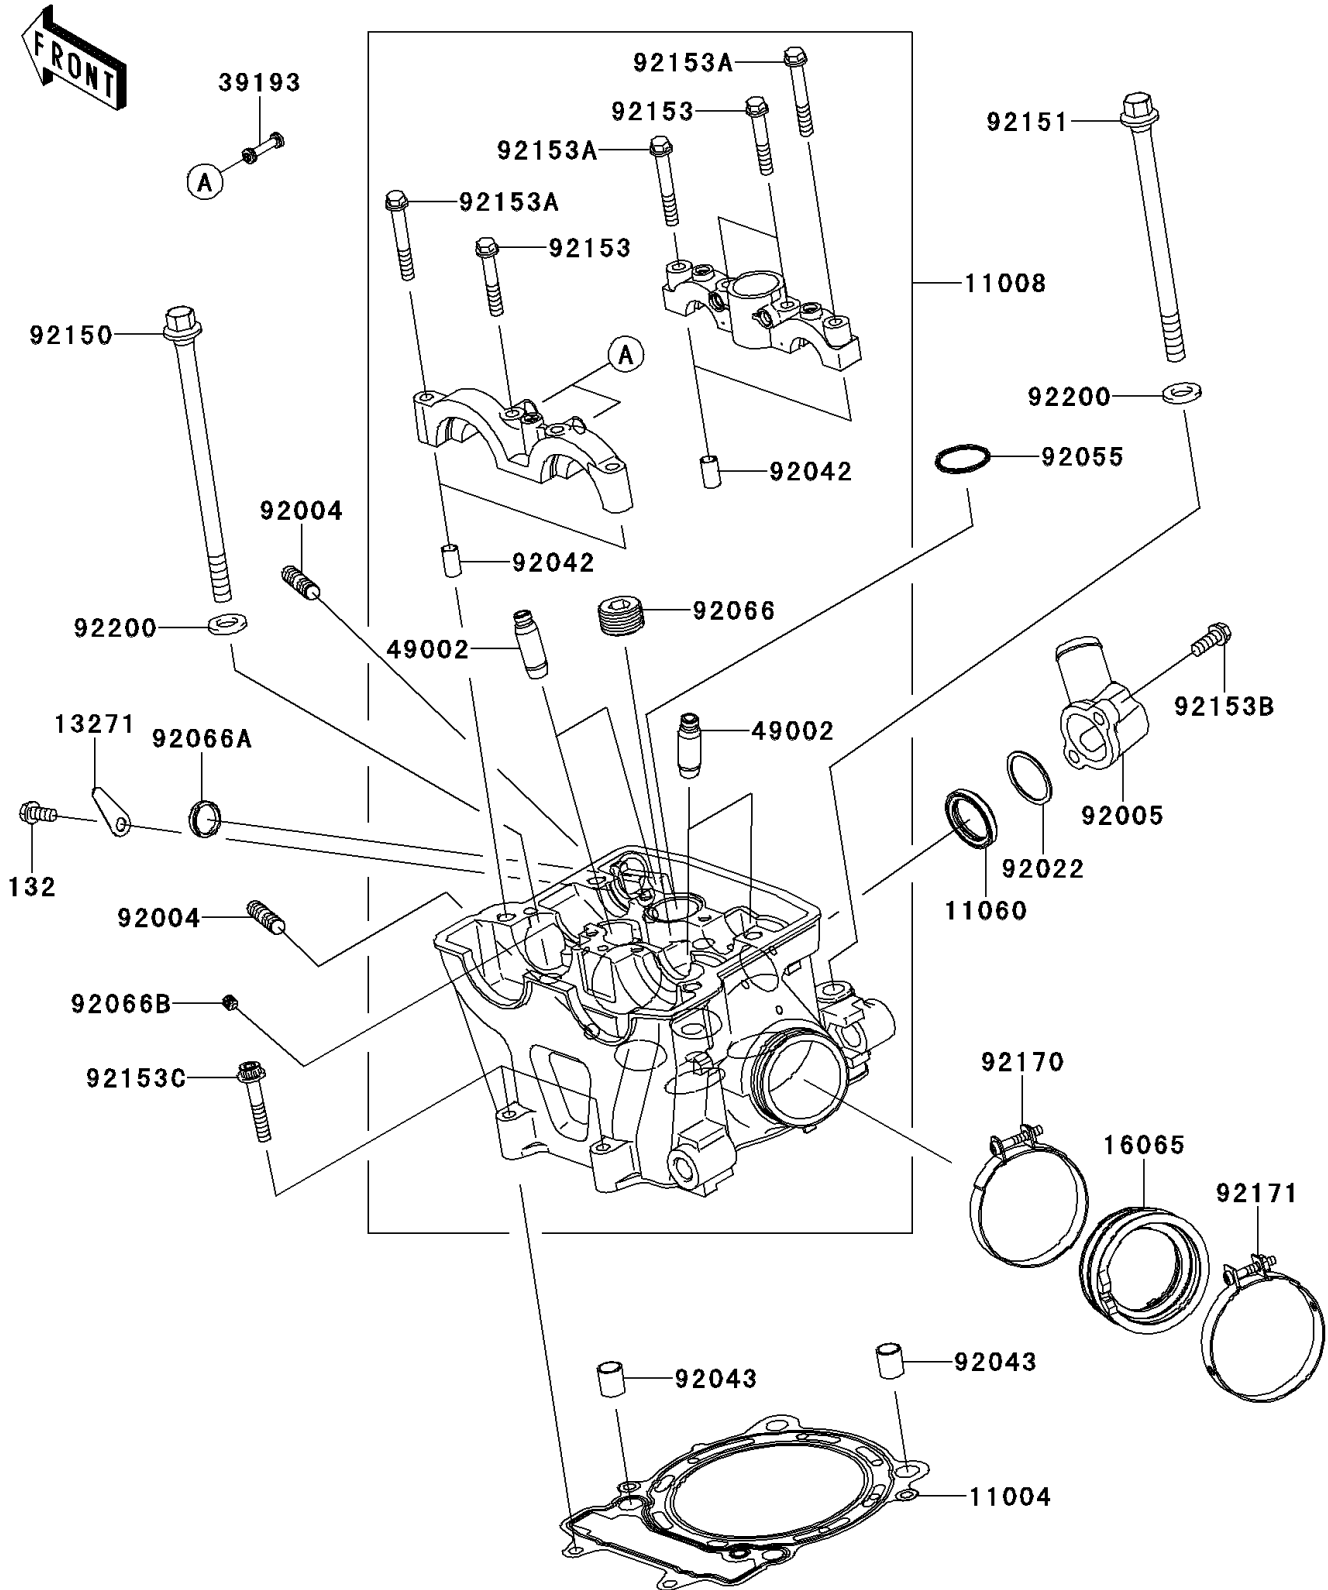

2010 KFX[®] 450R

PARTS DIAGRAM

Cylinder Head

E1111

2010 KFX[®] 450R

PARTS LIST

Cylinder Head

Kawasaki

Let the Good Times Roll[®]

ITEM NAME

PART NUMBER

QUANTITY
