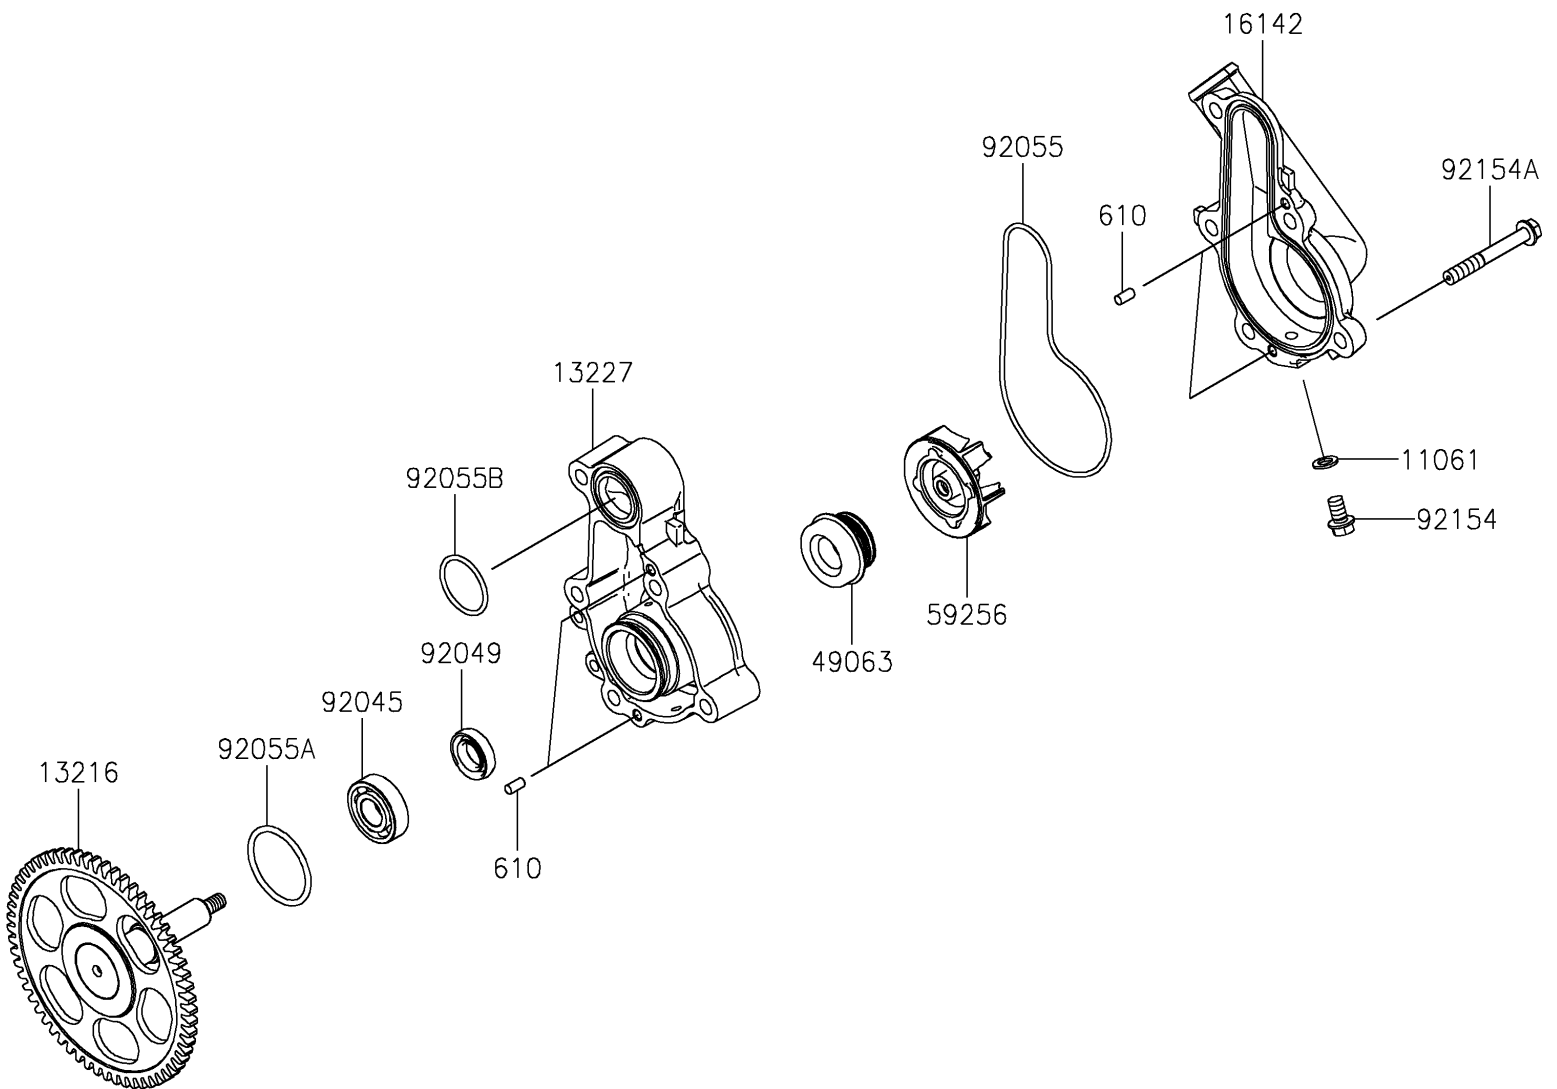

2026 KLE500 SE ABS

PARTS DIAGRAM

Water Pump

E3031

2026 KLE500 SE ABS

PARTS LIST

Water Pump

ITEM NAME

PART NUMBER

QUANTITY
