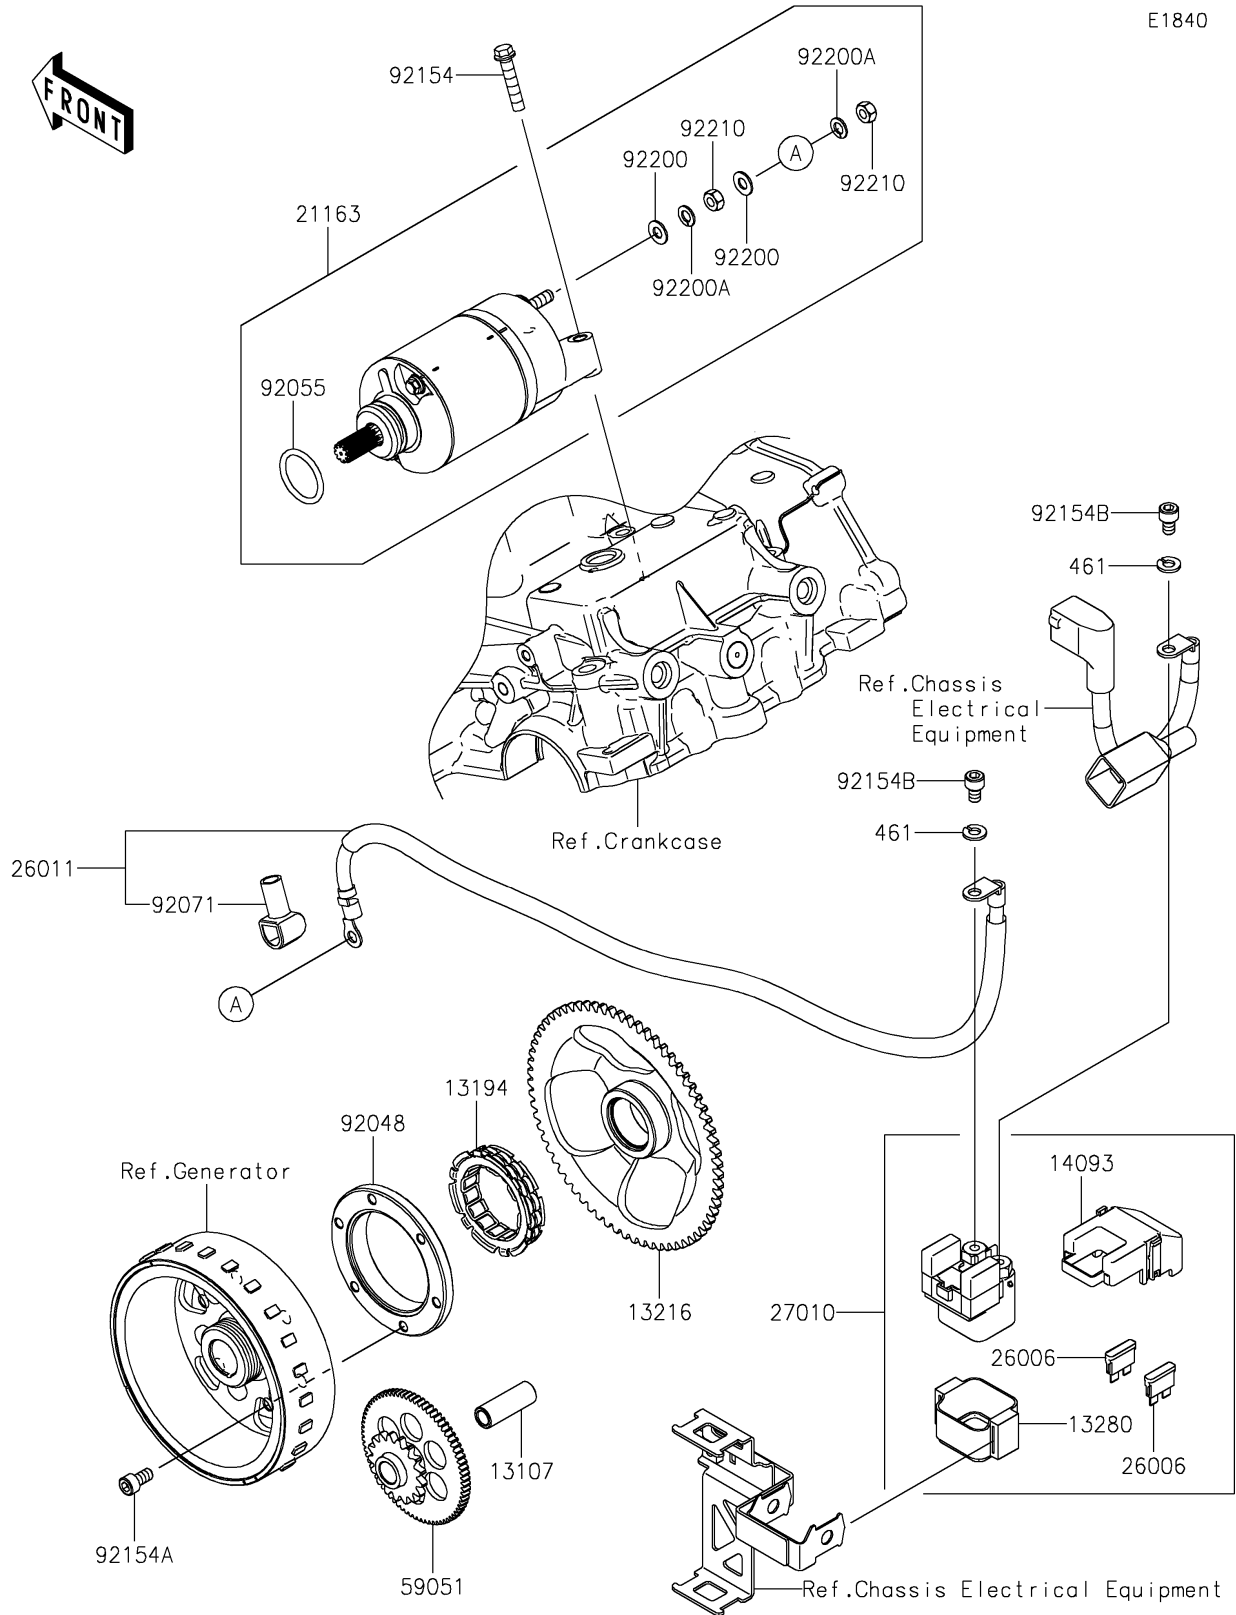

2026 KLE500 SE ABS

PARTS DIAGRAM

Starter Motor