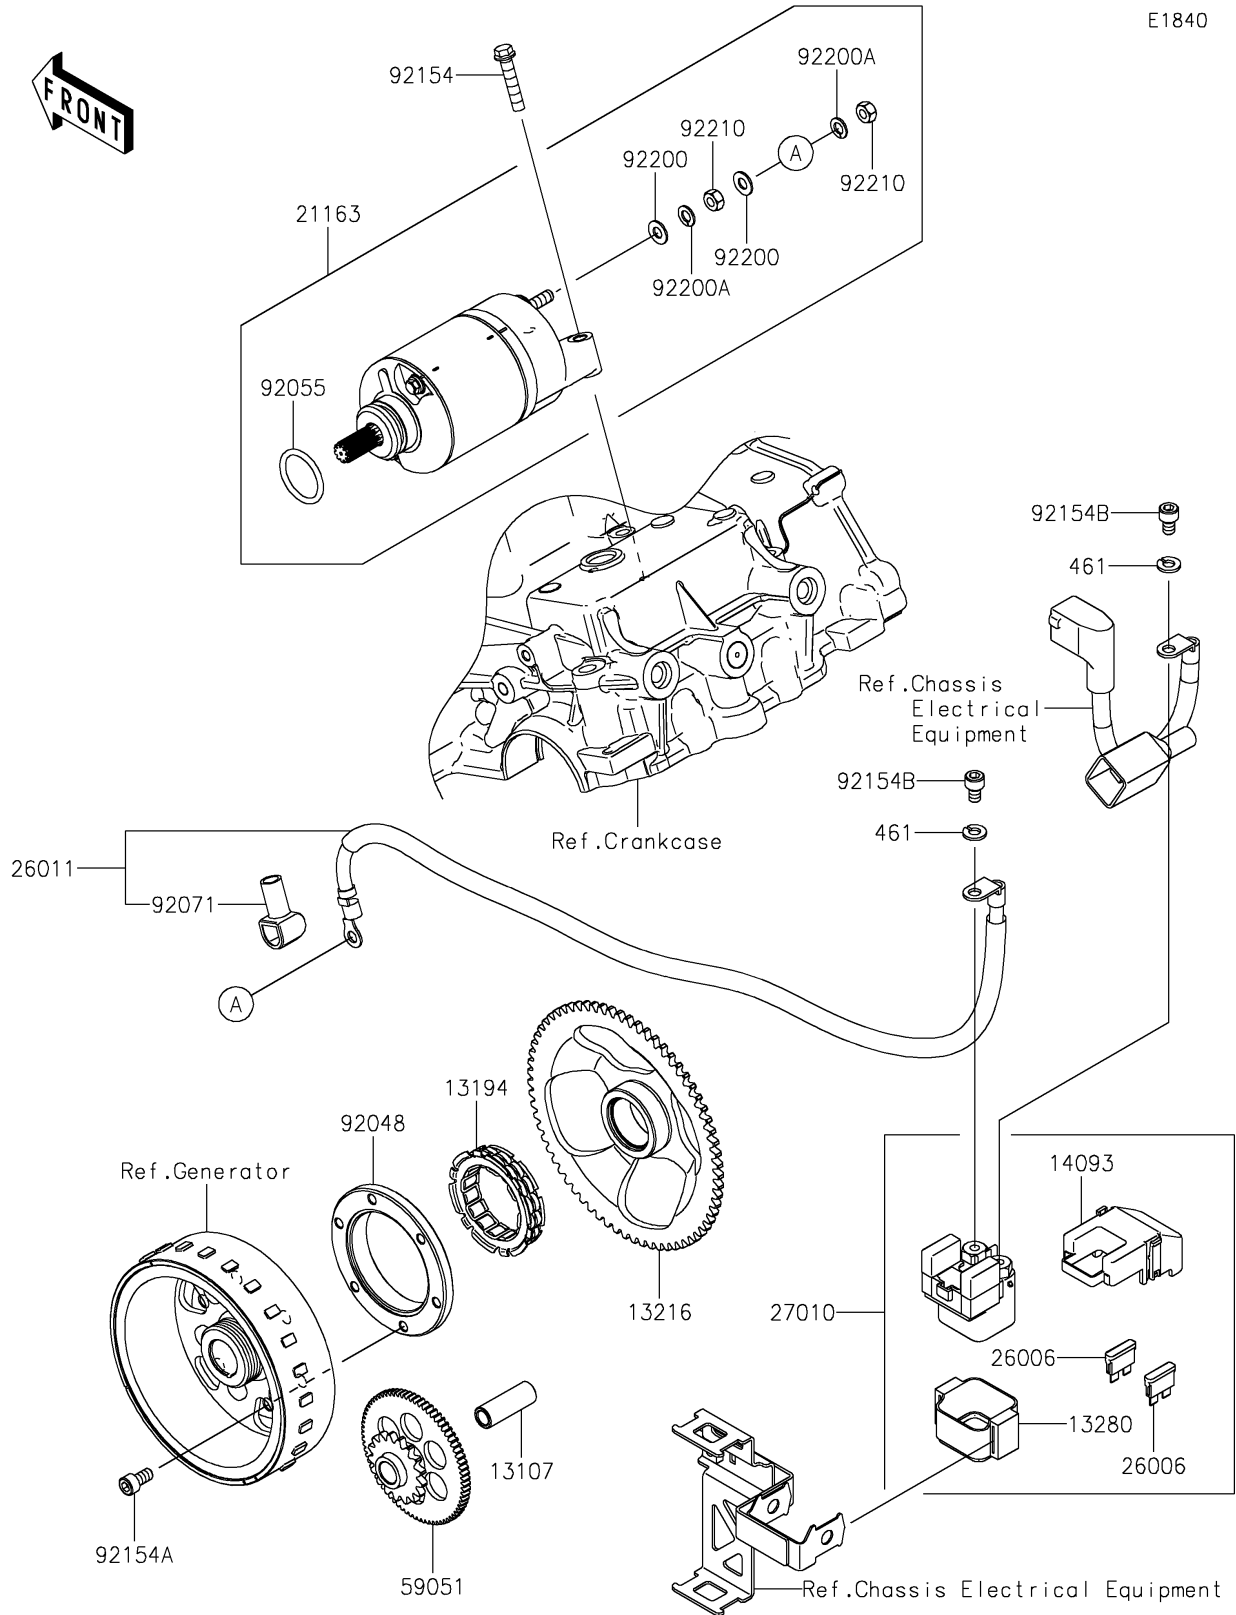

2026 KLE[®] 500 SE ABS

PARTS DIAGRAM

Starter Motor

E1840

2026 KLE® 500 SE ABS

PARTS LIST

Starter Motor

ITEM NAME	PART NUMBER	QUANTITY
SHAFT,IDLER (Ref # 13107)	13107-0861	1
CLUTCH-ONEWAY (Ref # 13194)	13194-1096	1
GEAR-COMP,ONEWAY CLUTCH,67T (Ref # 13216)	13216-0895	1
HOLDER (Ref # 13280)	13280-0710	1
COVER (Ref # 14093)	14093-0199	1
STARTER-ELECTRIC (Ref # 21163)	21163-0794	1
FUSE,BLADE,30A,GREEN (Ref # 26006)	26006-1006	2
WIRE-LEAD,STARTER (Ref # 26011)	26011-2507	1
SWITCH,MAGNETIC (Ref # 27010)	27010-0948	1
GEAR-SPUR,IDLER (Ref # 59051)	59051-0799	1
RACE (Ref # 92048)	92048-0024	1
RING-O (Ref # 92055)	92055-0822	1
GROMMET (Ref # 92071)	92071-0787	1
BOLT,FLANGED,6X30 (Ref # 92154)	92154-1773	2
BOLT,SOCKET,6X12 (Ref # 92154A)	92154-1889	6
BOLT,SOCKET,6X10 (Ref # 92154B)	92154-4401	2
WASHER (Ref # 92200)	92200-1678	2
WASHER (Ref # 92200A)	92200-1679	2
NUT (Ref # 92210)	92210-1664	2
WASHER-SPRING,6MM (Ref # 461)	461DA0600	2