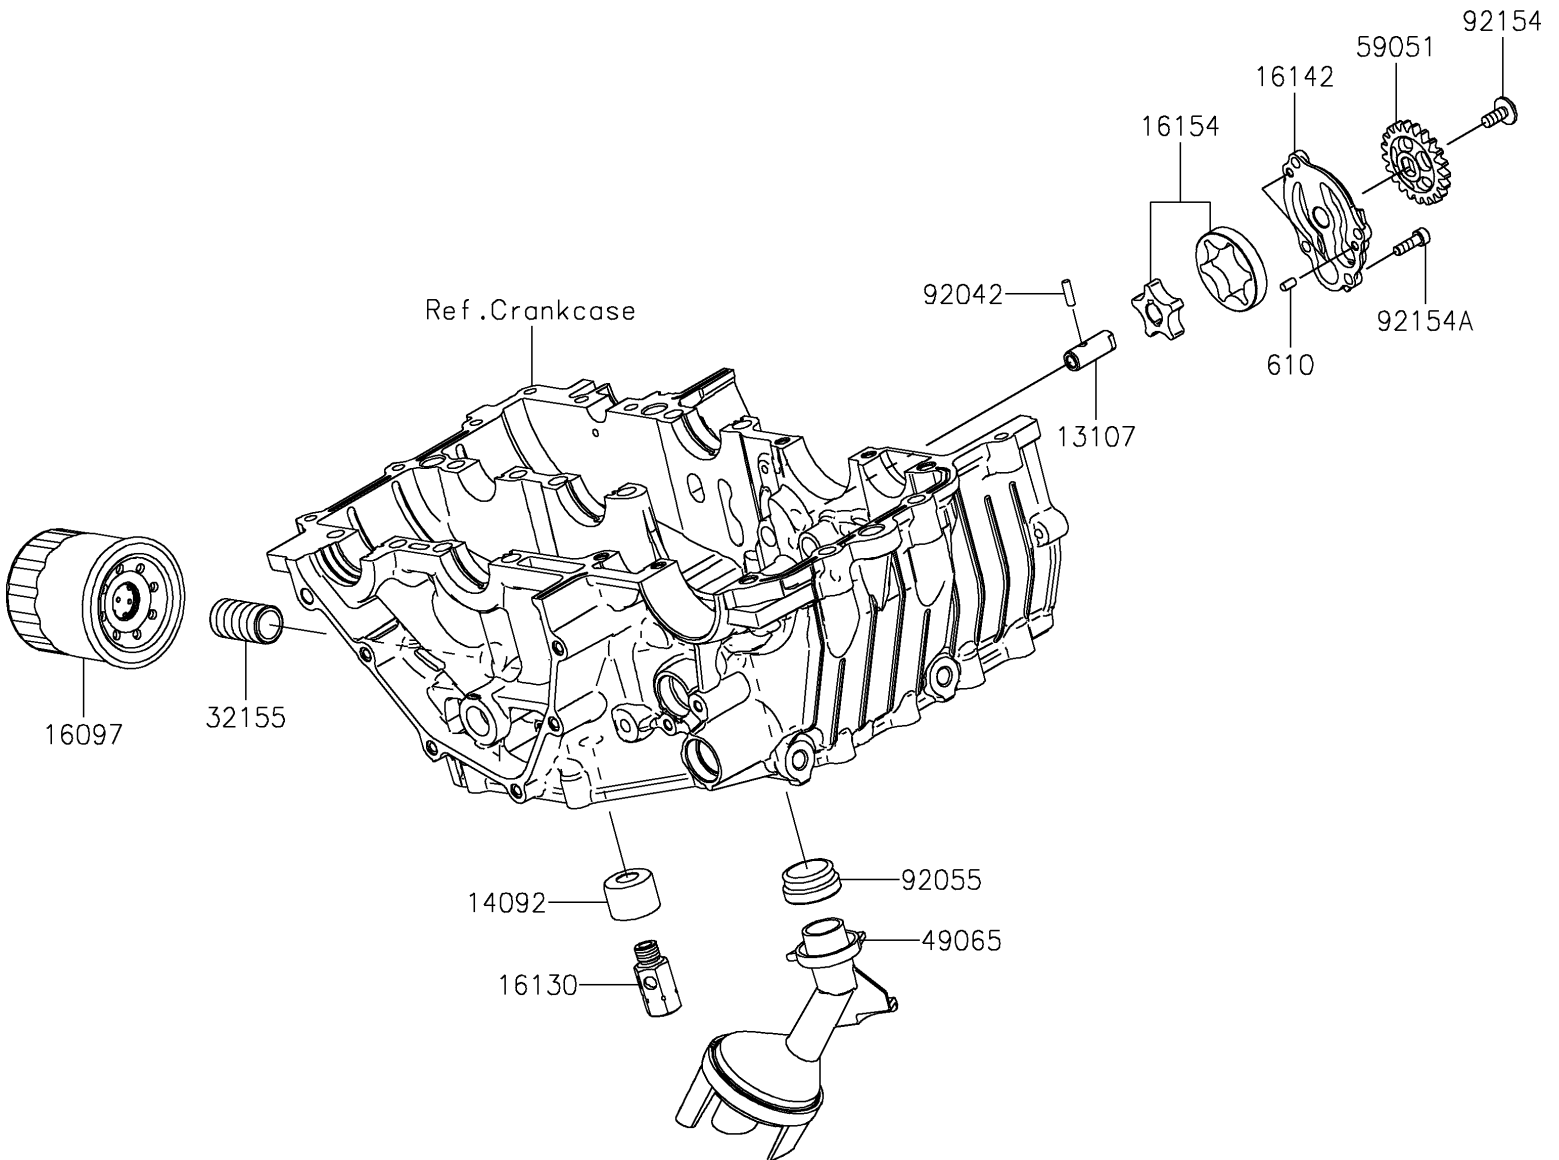

2026 KLE500 SE ABS

PARTS DIAGRAM

Oil Pump

E1710

2026 KLE500 SE ABS

PARTS LIST

Oil Pump

ITEM NAME	PART NUMBER	QUANTITY
SHAFT (Ref # 13107)	13107-0905	1
COVER,RELIEF VALVE (Ref # 14092)	14092-1002	1
FILTER-ASSY-OIL (Ref # 16097)	16097-0552	1
VALVE-ASSY-RELIEF (Ref # 16130)	16130-0006	1
COVER-PUMP (Ref # 16142)	16142-0748	1
ROTOR-PUMP (Ref # 16154)	16154-0738	1
PIPE,OIL FILTER (Ref # 32155)	32155-0029	1
FILTER-OIL (Ref # 49065)	49065-0048	1
GEAR-SPUR,OIL PUMP,21T (Ref # 59051)	59051-0797	1
PIN,DOWEL,4X13.8 (Ref # 92042)	92042-030	1
RING-O,OIL FILTER (Ref # 92055)	92055-1354	1
BOLT,SOCKET,6X14 (Ref # 92154)	92154-2731	1
BOLT,SOCKET,5X16 (Ref # 92154A)	92154-2792	4
ROLLER,4X8 (Ref # 610)	610A0408	2