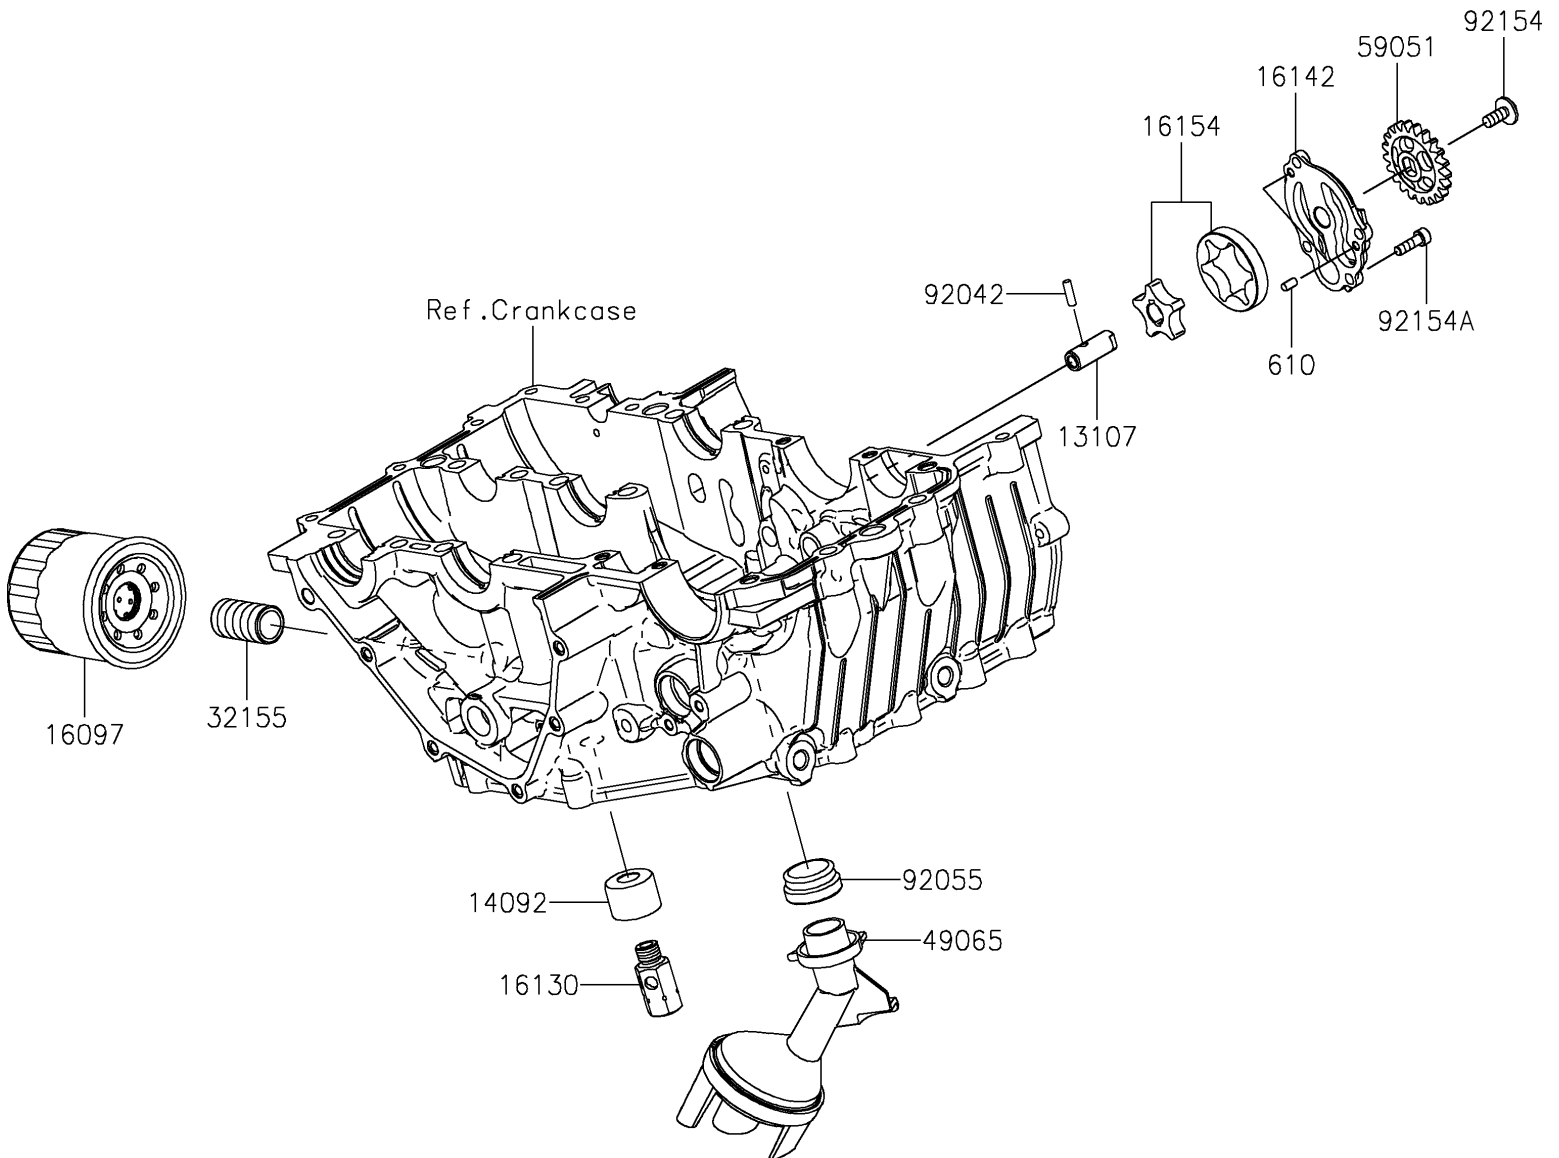

2026 KLE[®] 500 SE ABS

PARTS DIAGRAM

Oil Pump

E1710

2026 KLE[®] 500 SE ABS

PARTS LIST

Oil Pump

ITEM NAME	PART NUMBER	QUANTITY
SHAFT (Ref # 13107)	13107-0905	1
COVER,RELIEF VALVE (Ref # 14092)	14092-1002	1
FILTER-ASSY-OIL (Ref # 16097)	16097-0552	1
VALVE-ASSY-RELIEF (Ref # 16130)	16130-0006	1
COVER-PUMP (Ref # 16142)	16142-0748	1
ROTOR-PUMP (Ref # 16154)	16154-0738	1
PIPE,OIL FILTER (Ref # 32155)	32155-0029	1
FILTER-OIL (Ref # 49065)	49065-0048	1
GEAR-SPUR,OIL PUMP,21T (Ref # 59051)	59051-0797	1
PIN,DOWEL,4X13.8 (Ref # 92042)	92042-030	1
RING-O,OIL FILTER (Ref # 92055)	92055-1354	1
BOLT,SOCKET,6X14 (Ref # 92154)	92154-2731	1
BOLT,SOCKET,5X16 (Ref # 92154A)	92154-2792	4
ROLLER,4X8 (Ref # 610)	610A0408	2