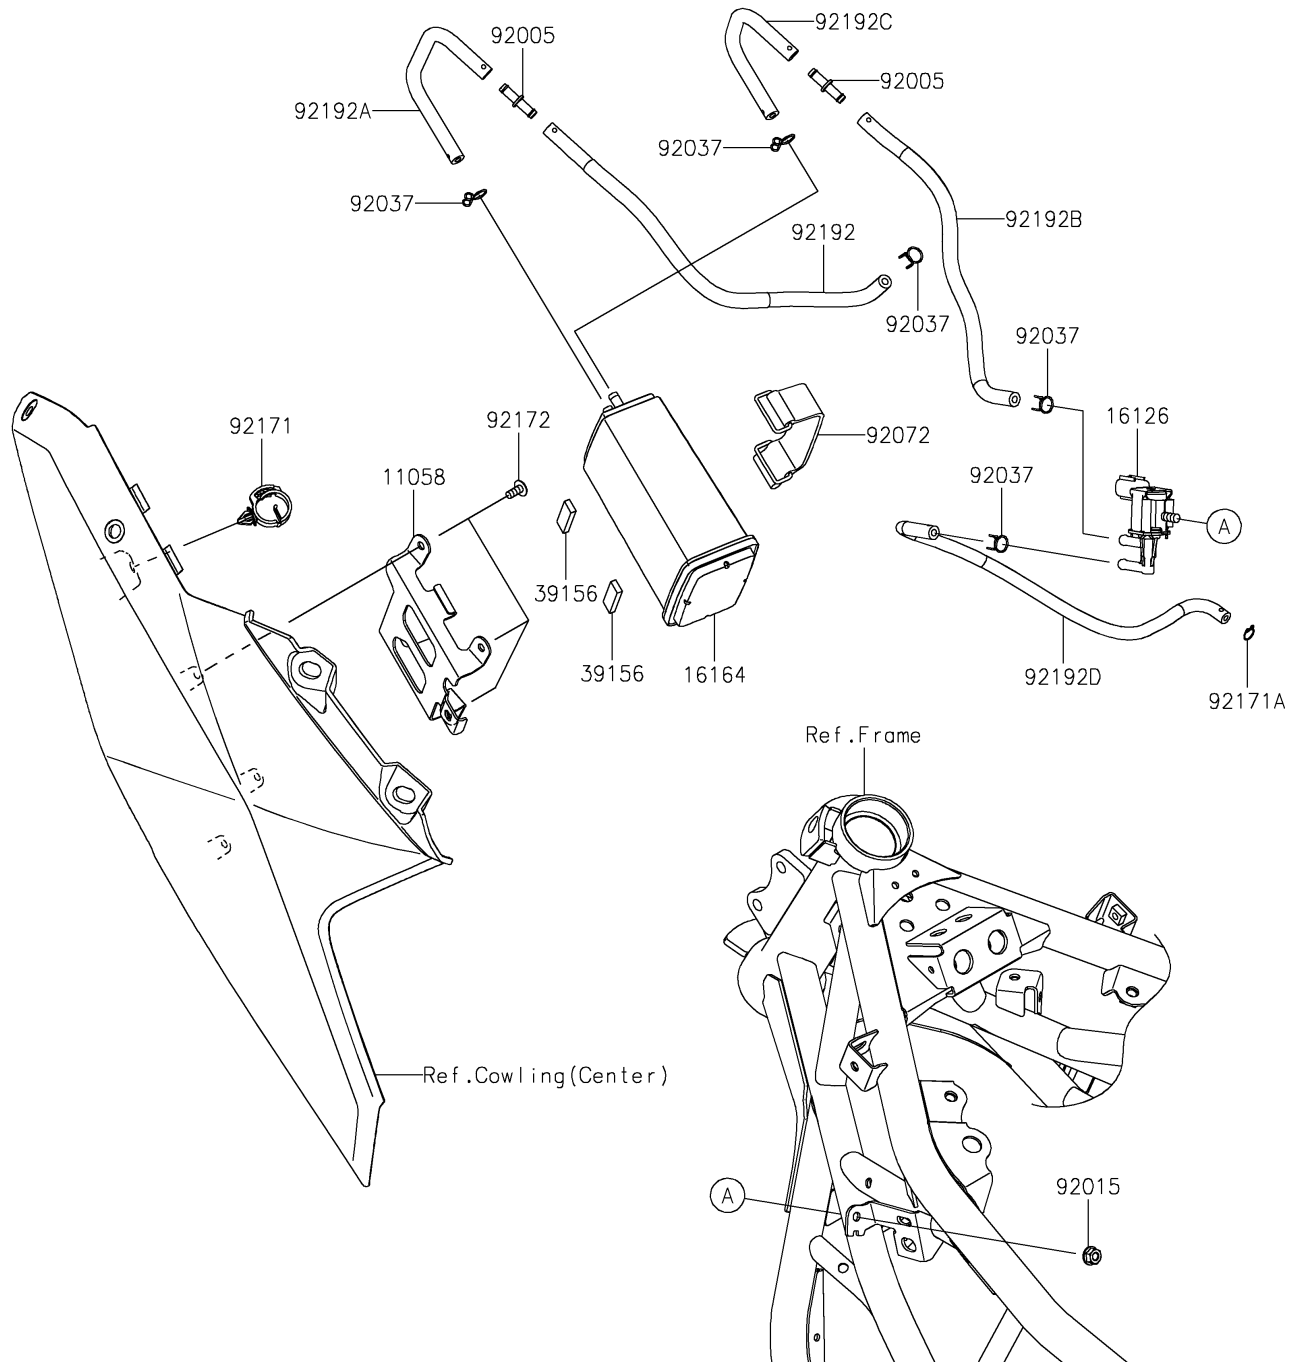

2026 KLE500 SE ABS

PARTS DIAGRAM

Fuel Evaporative System(CA)

E1650